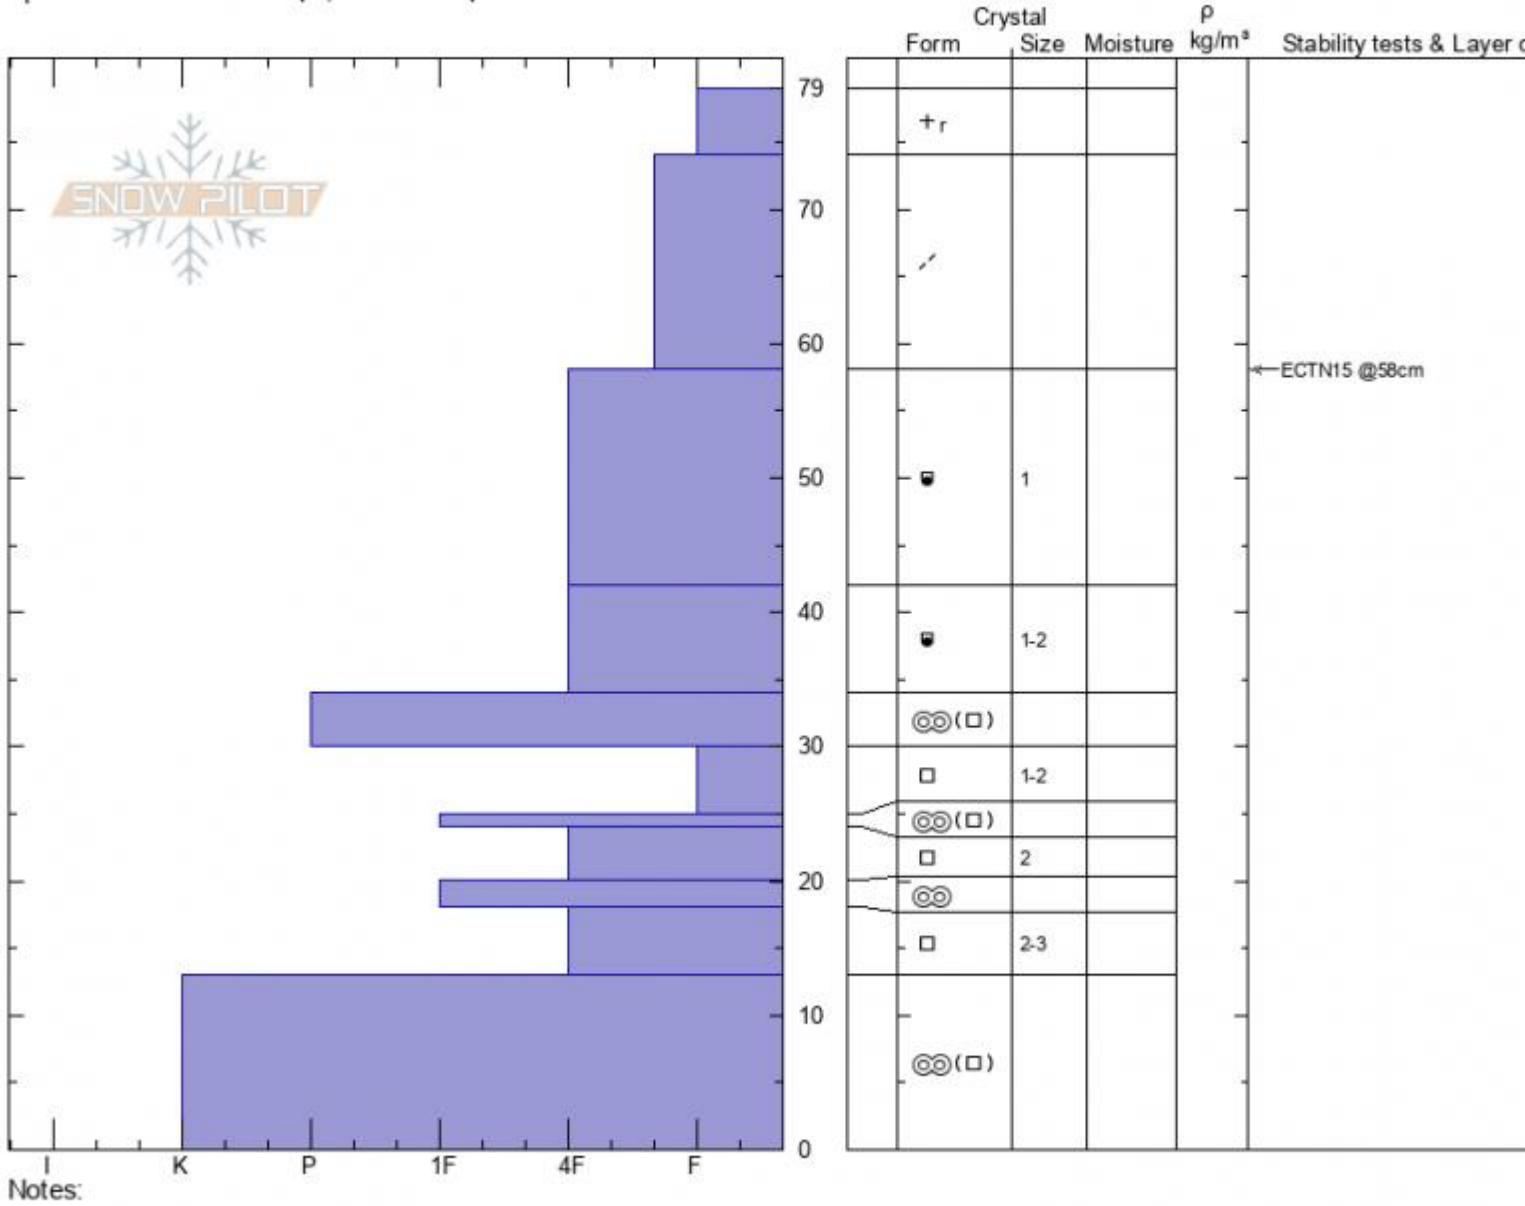

**Mt. Ellis-burn**  
**Gallatin Range-N**  
**MT**  
 Elevation: **8306 ft**  
 Aspect: **70°**  
 Specifics: **Ski tracks on slope; We skied slope**

**Hannah Marshall**  
**01/04/2022 - 1:00pm**  
 Co-ord: **12T 503522W 5047156N**  
 Slope Angle: **23°**  
 Wind Loading:

Stability: **Good**  
 Air Temperature:  
 Sky Cover: **BKN**  
 Precipitation: **NO**  
 Wind:

HS: **79**    Layer Notes:  
 PF: **50**  
 PS: **20**

Advisory Region  
 Northern Gallatin  
 Longitude  
 -110.96W  
 Latitude  
 45.58N  
 Northern Gallatin, 2022-01-04