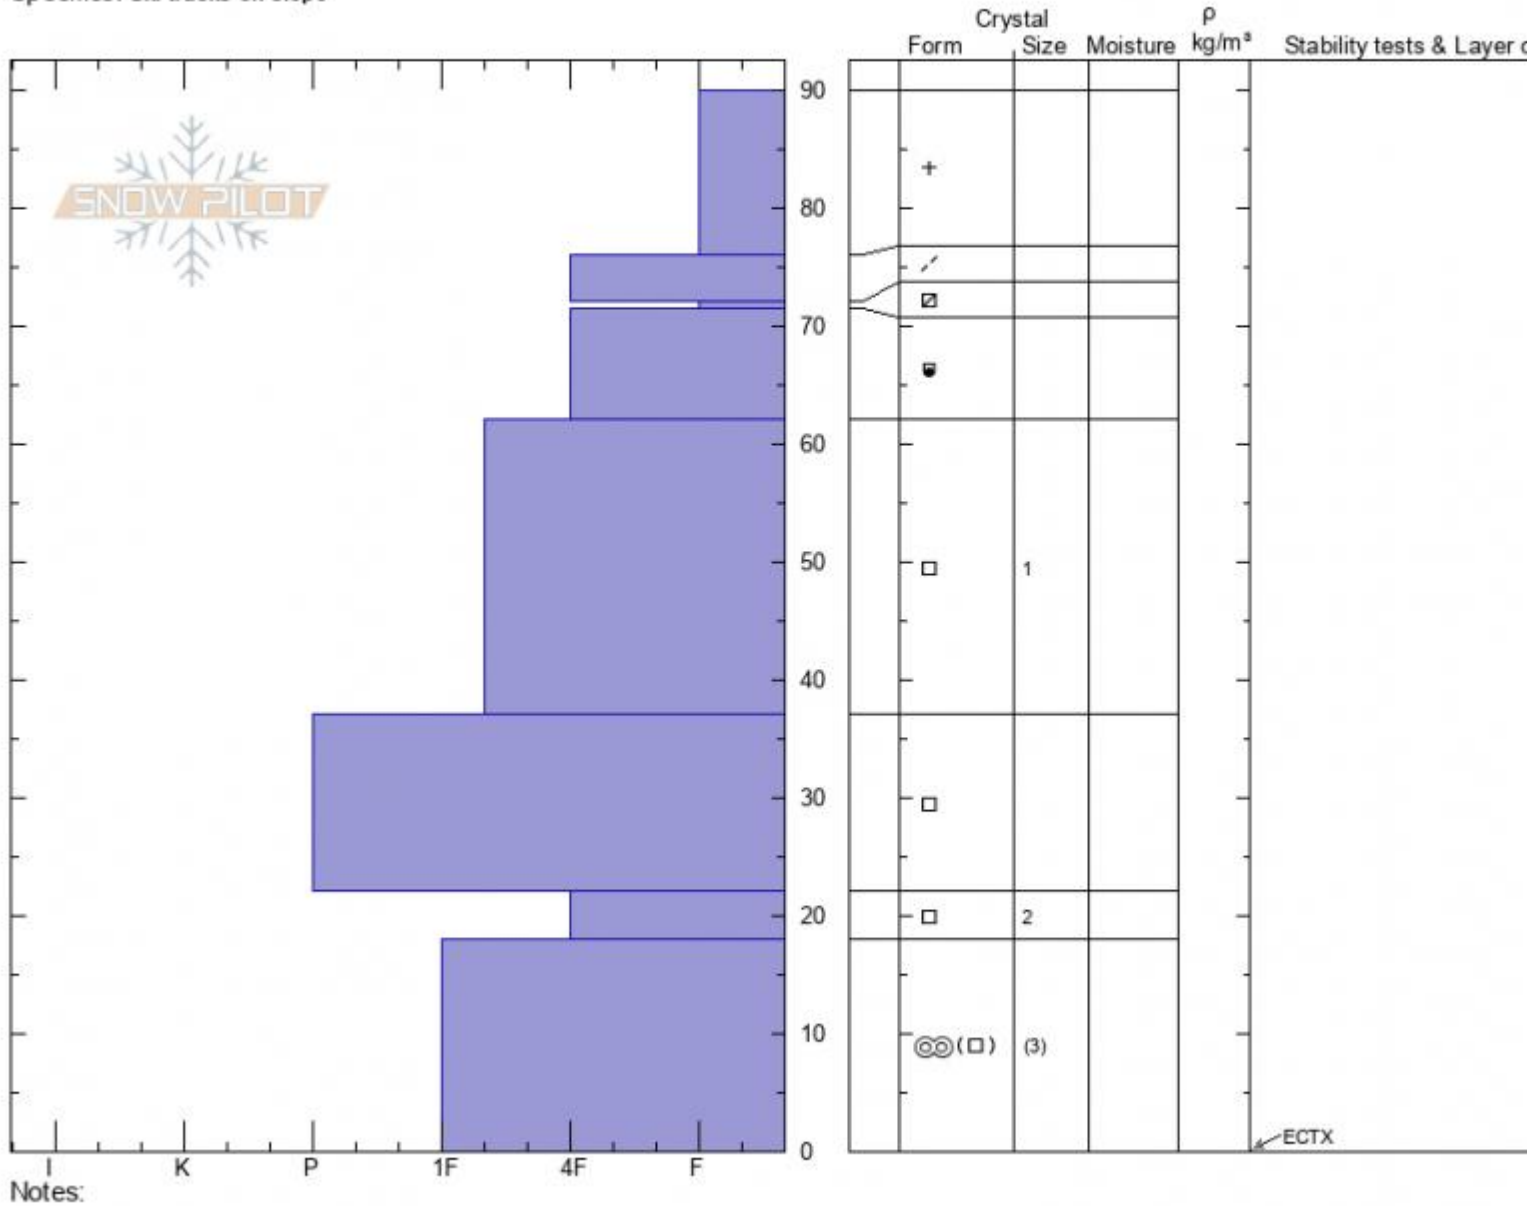

Bacon Rind SE
Madison Range-N
MT
 Elevation: **8700 ft**
 Aspect: **150°**
 Specifics: **Ski tracks on slope**

Ian Hoyer
01/06/2022 - 11:00am
 Co-ord: **44.96611N, -111.09976W**
 Slope Angle: **23°**
 Wind Loading: **no**

Stability: **Good**
 Air Temperature:
 Sky Cover: **OVC**
 Precipitation: **S-1**
 Wind: **Calm**

HS:90 **Layer Notes:**
 22-18cm: **Problematic layer**

Advisory Region
 Southern Madison
 Longitude
 -111.10W
 Latitude
 44.96N
 Southern Madison, 2022-01-06