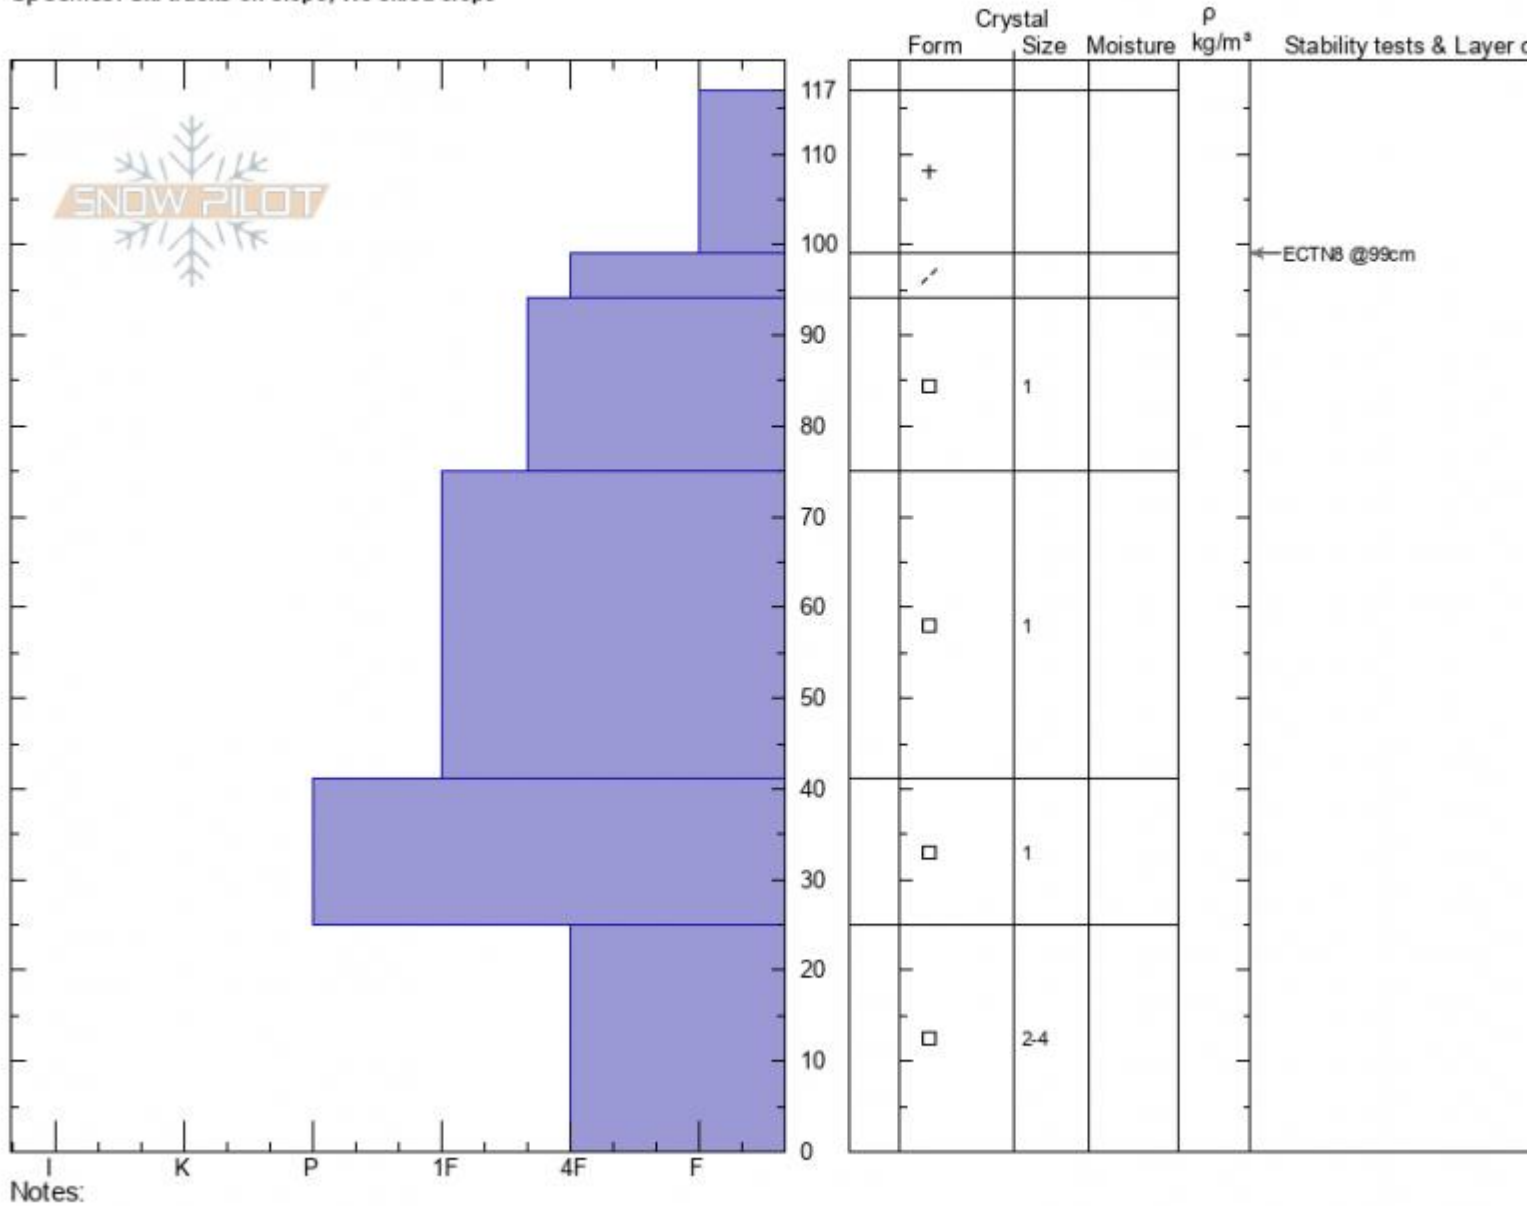

Bacon Rind E
Madison Range-N
MT
 Elevation: **8900 ft**
 Aspect: **95°**
 Specifics: **Ski tracks on slope; We skied slope**

Ian Hoyer
01/06/2022 - 1:00pm
 Co-ord: **44.97073N, -111.09596W**
 Slope Angle: **25°**
 Wind Loading: **no**

Stability: **Good**
 Air Temperature:
 Sky Cover: **OVC**
 Precipitation: **S1**
 Wind: **Calm**

HS: **117** Layer Notes:
 PF: **40** 25-0cm: **Problematic layer**
 PS: **15**

Advisory Region
 Southern Madison
 Longitude
 -111.10W
 Latitude
 44.96N
 Southern Madison, 2022-01-06