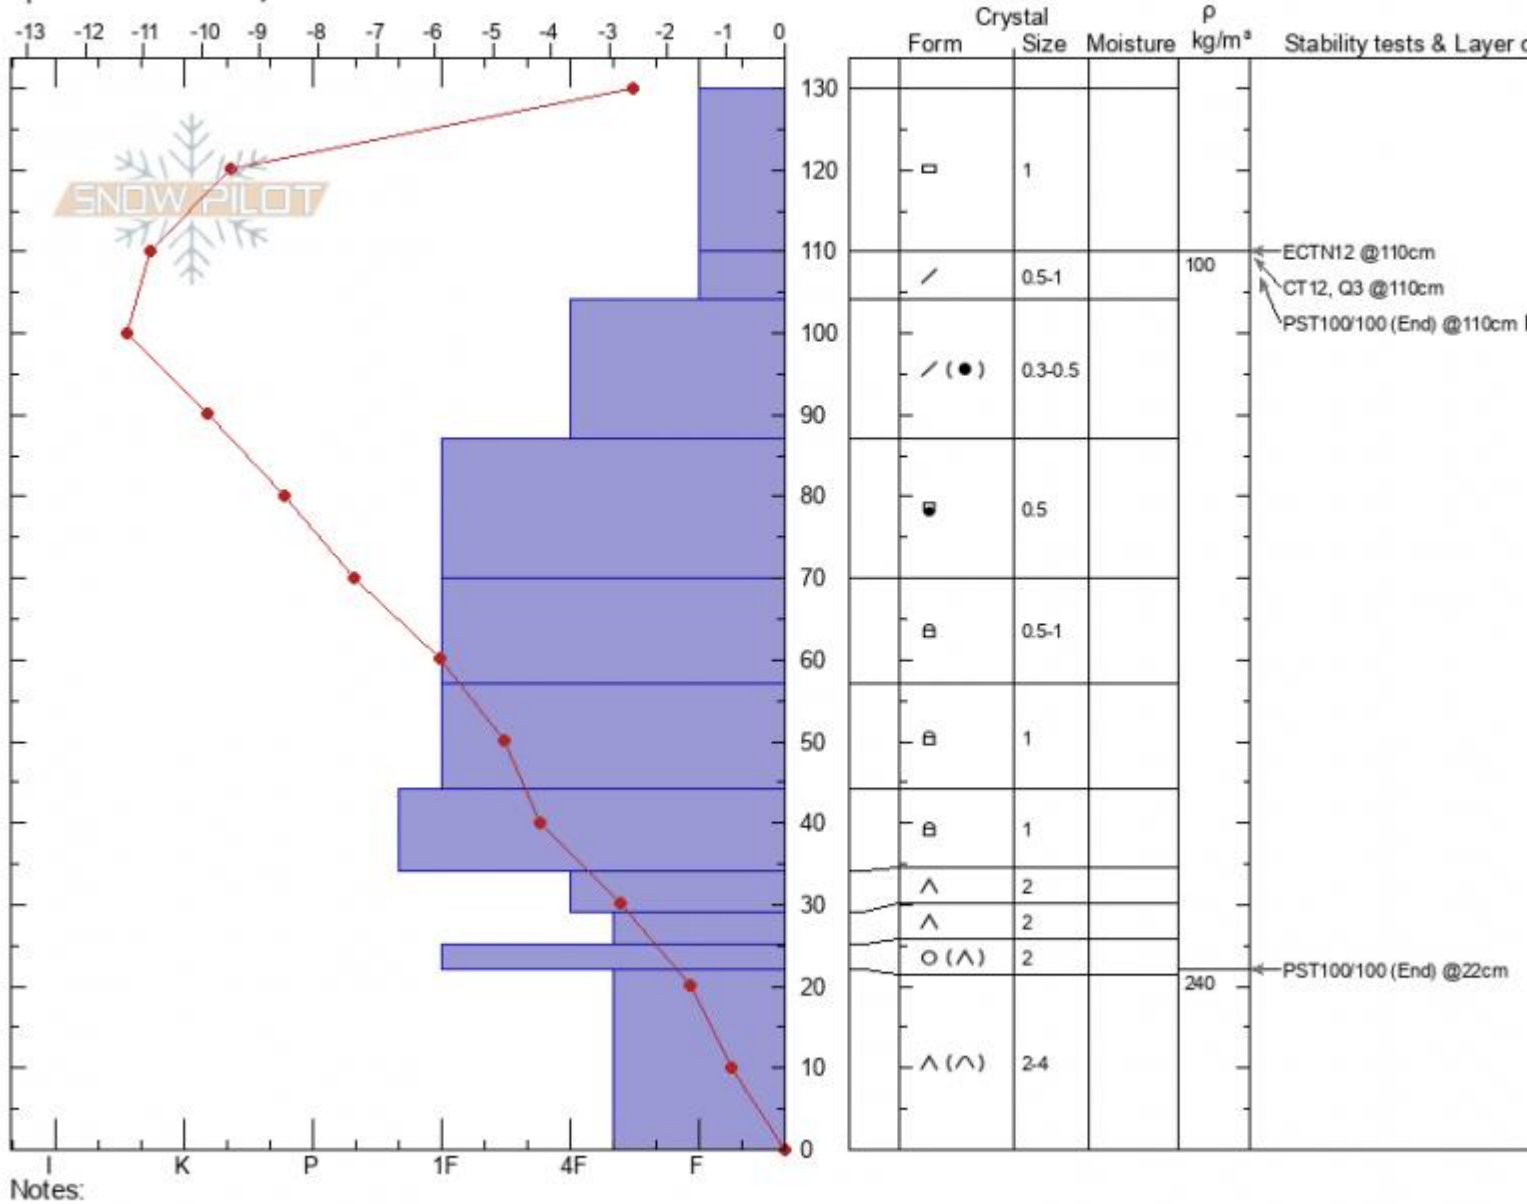

Bacon Rind Skillet
Madison Range-S
MT
 Elevation: **8789 ft**
 Aspect: **90°**
 Specifics: **We skied slope**

Erika Birkeland
01/06/2022 - 11:30am
 Co-ord: **44.96778N, -111.09723W**
 Slope Angle: **26°**
 Wind Loading:

Stability:
 Air Temperature: **-3.2°C**
 Sky Cover: **OVC**
 Precipitation: **S-1**
 Wind: **Calm**

Layer Notes:

Advisory Region
 Southern Madison
 Longitude
 -111.10W
 Latitude
 44.96N
 Southern Madison, 2022-01-07