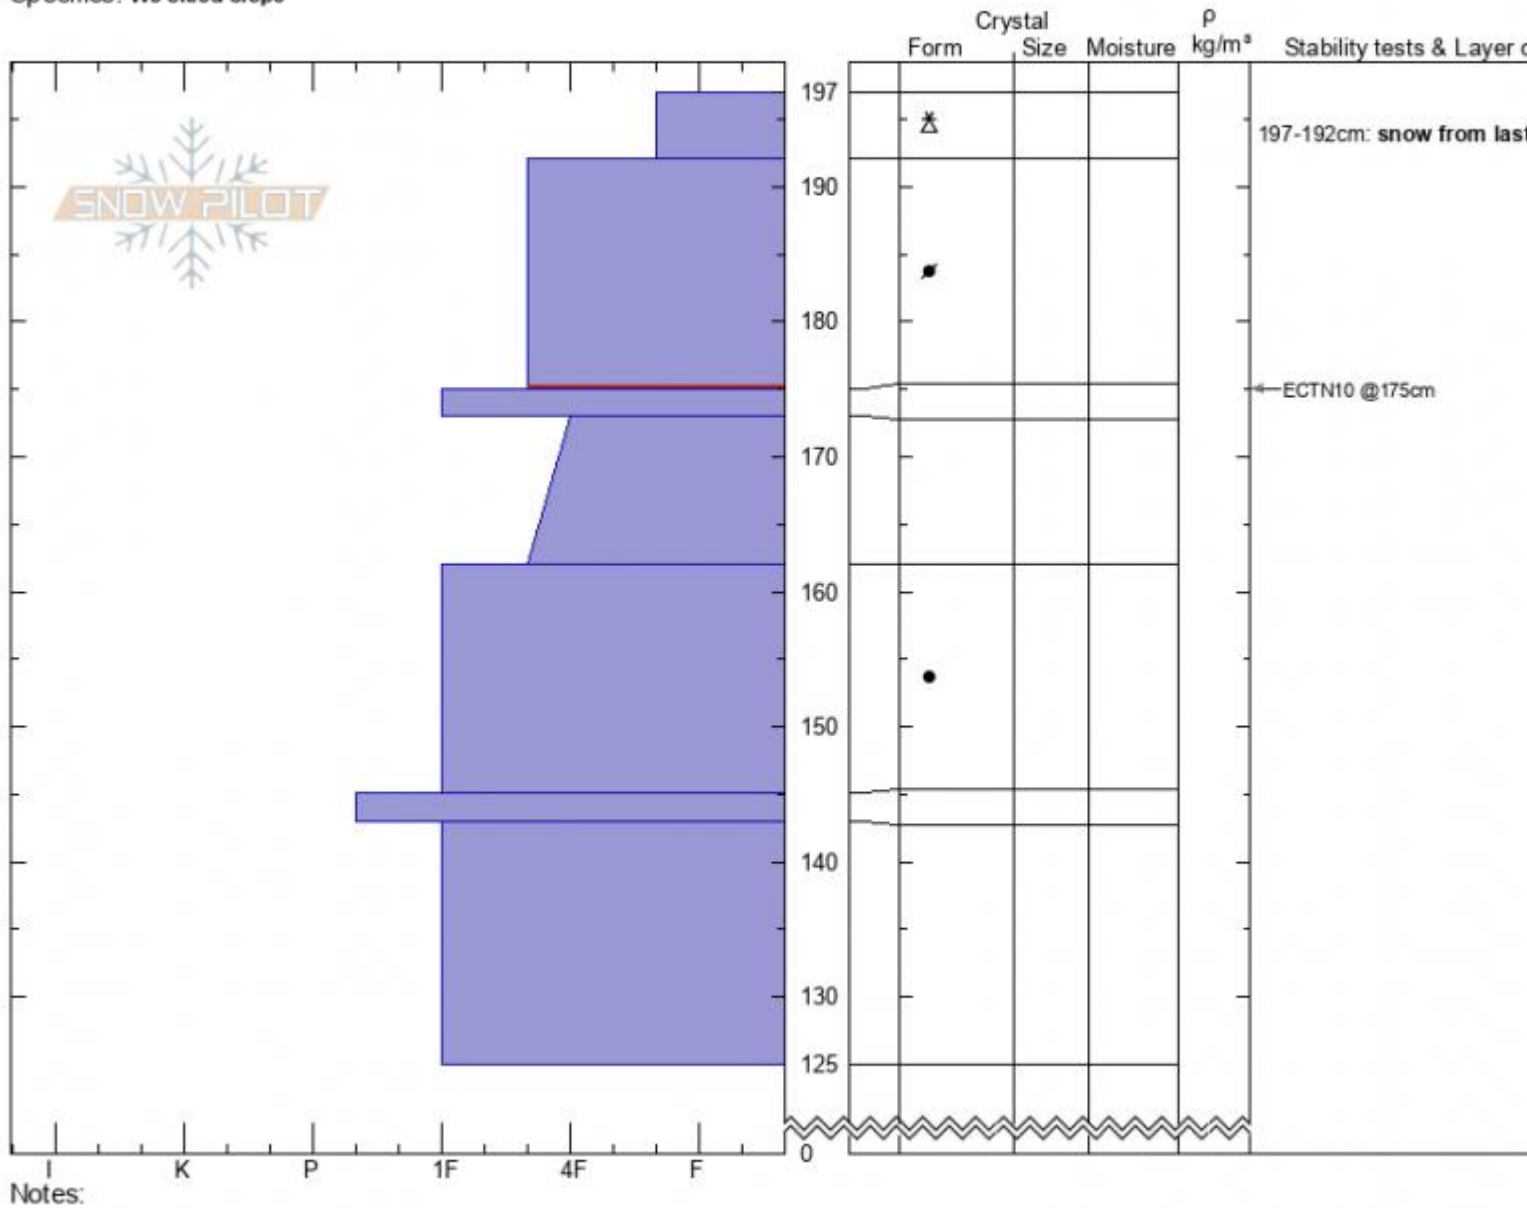

west Woody Ridge
 Absaroka Range
 MT
 Elevation: 9448 ft
 Aspect: 260°
 Specifics: We skied slope

Beau Fredlund
 01/08/2022 - 11:00am
 Co-ord: 44.98497N, -109.92808E
 Slope Angle: 27°
 Wind Loading:

Stability:
 Air Temperature:
 Sky Cover: **OVC**
 Precipitation:
 Wind: **SW Light Breeze**

HS:197 Layer Notes:
 197-192cm: snow from last night
 192-175cm: Problematic layer

Advisory Region
 Cooke City
 Longitude
 -109.92W
 Latitude
 44.97N
 Cooke City, 2022-01-09