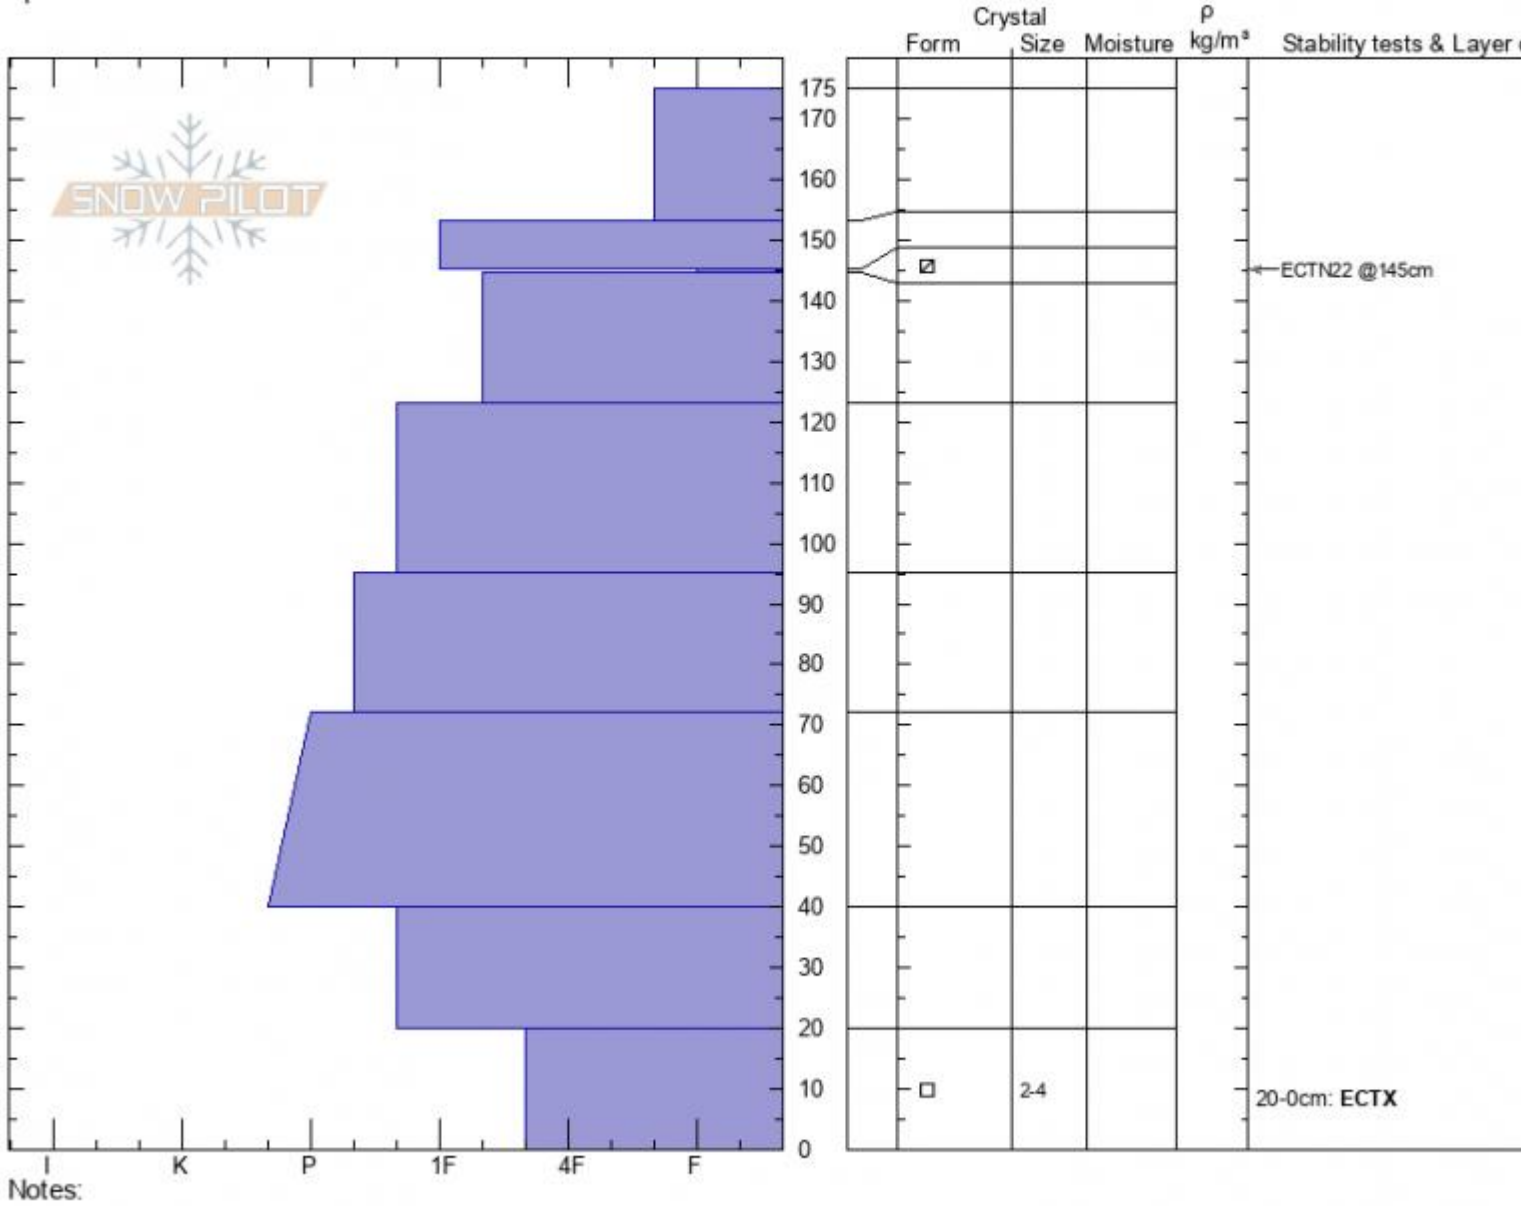

**Marge's**  
**Lionhead Range**  
**MT**  
 Elevation: **9000 ft**  
 Aspect: **45°**  
 Specifics:

**Ian Hoyer**  
**01/11/2022 - 2:30pm**  
 Co-ord: **44.71662N, -111.31890W**  
 Slope Angle: **30°**  
 Wind Loading: **previous**

Stability: **Good**  
 Air Temperature:  
 Sky Cover: **OVC**  
 Precipitation: **NO**  
 Wind: **E Light Breeze**

**HS:175** Layer Notes:  
**PF:30** 145-144.5cm: **Problematic layer**  
 20-0cm: **ECTX**

Advisory Region  
 Lionhead Range  
 Longitude  
 -111.32W  
 Latitude  
 44.71N  
 Lionhead Range, 2022-01-11