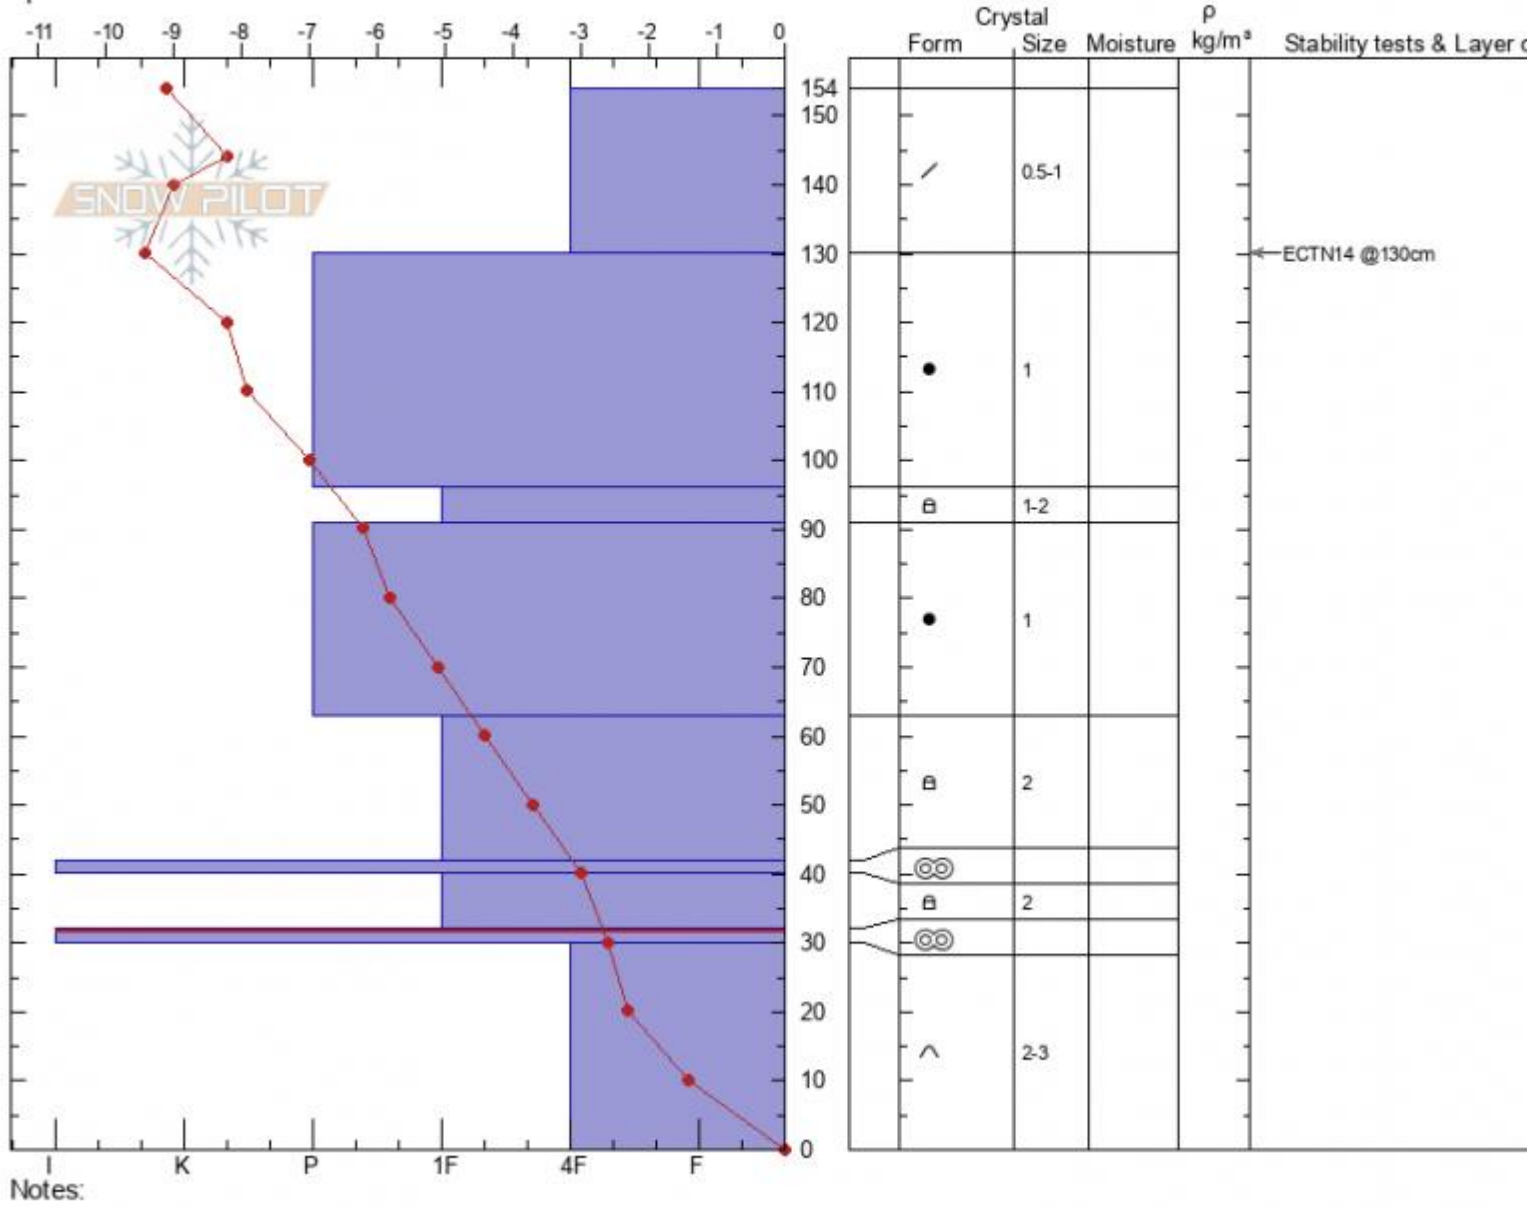

Blackmore shoulder
Gallatin Range-N
MT
 Elevation: **9560 ft**
 Aspect: **145°**
 Specifics:

Nelson VanTassel
01/10/2022 - 2:55pm
 Co-ord: **45.44719N, -110.99982W**
 Slope Angle: **20°**
 Wind Loading: **previous**

Stability:
 Air Temperature: **-1.3°C**
 Sky Cover: **SCT**
 Precipitation: **NO**
 Wind: **NW Calm**

HS: **154** Layer Notes:
 PF: **35** 32-30cm: **Problematic layer**
 PS: **10**

Advisory Region
 Northern Gallatin
 Longitude
 -111.00W
 Latitude
 45.44N
 Northern Gallatin, 2022-01-12