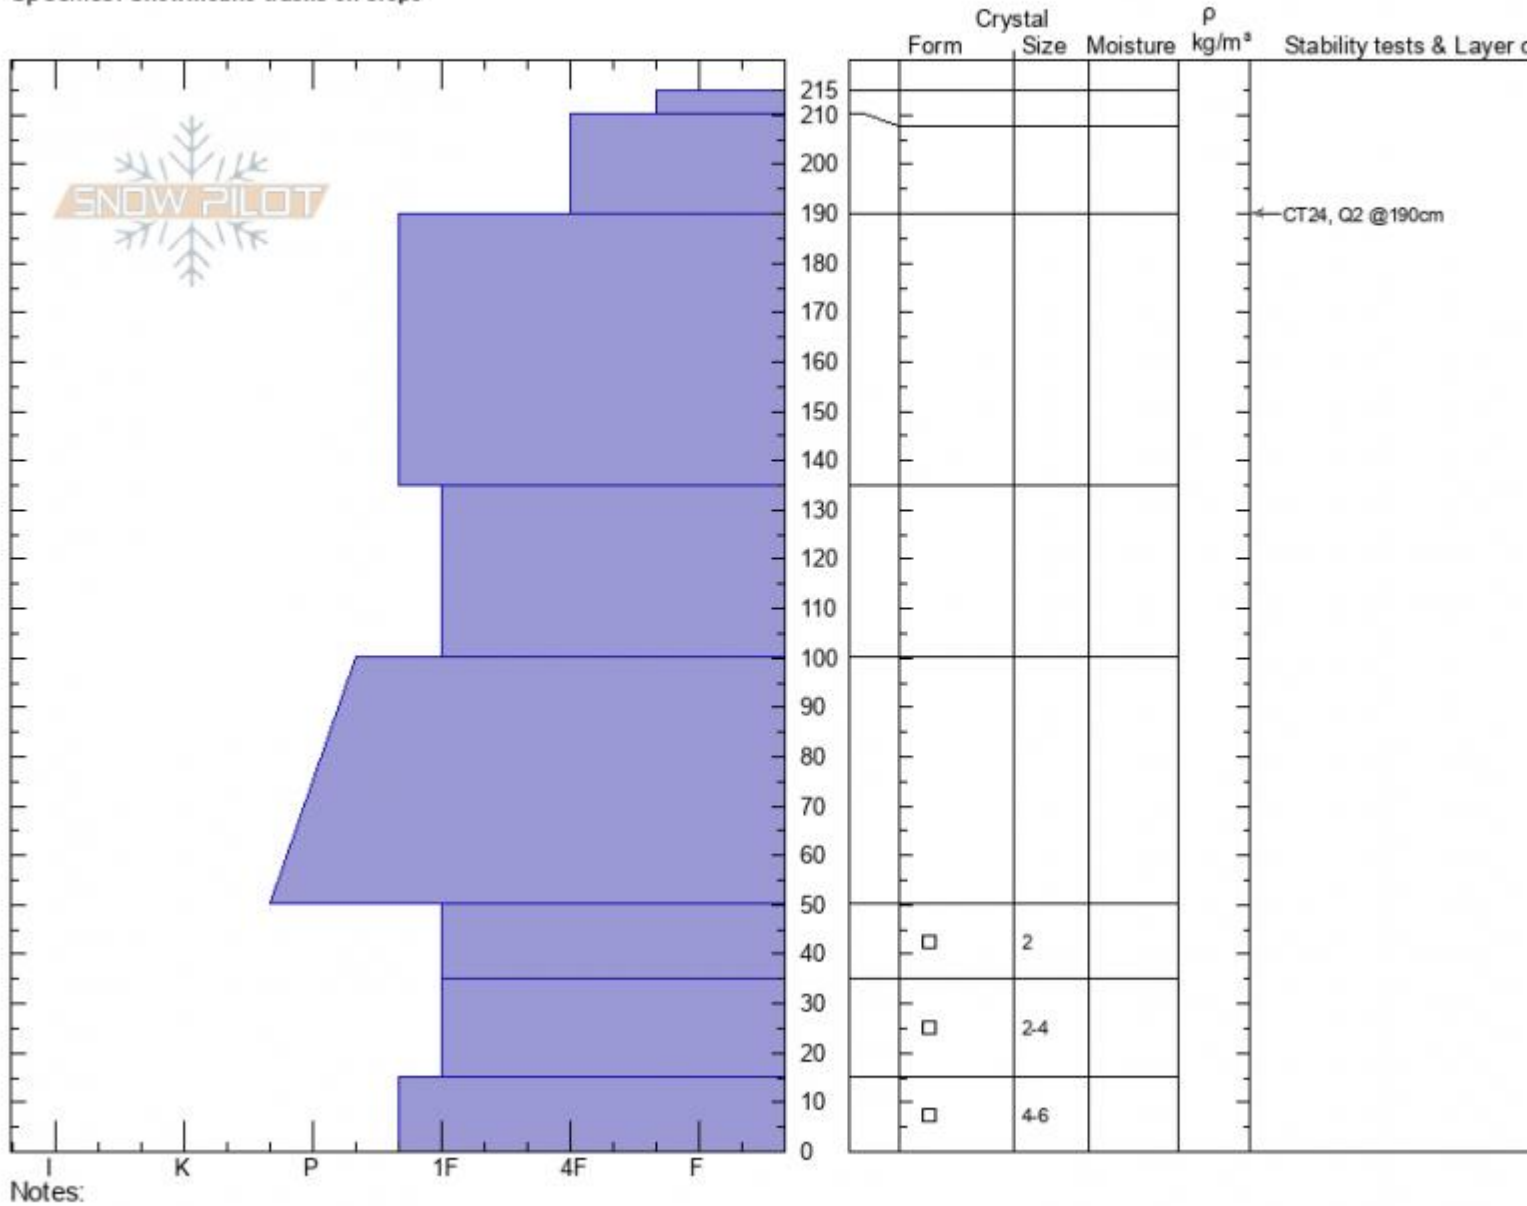

Sawtelle Peak - East
Centennial Range
ID
 Elevation: **9000 ft**
 Aspect: **75°**
 Specifics: **Snowmobile tracks on slope**

Ian Hoyer
01/12/2022 - 11:00am
 Co-ord: **44.55332N, -111.44514W**
 Slope Angle: **20°**
 Wind Loading: **previous**

Stability: **Very Good**
 Air Temperature:
 Sky Cover: **OVC**
 Precipitation: **NO**
 Wind: **Calm**

HS:**215** Layer Notes:
 PF:**25** 35-15cm:**Problematic layer**

Advisory Region
 Island Park
 Longitude
 -111.44W
 Latitude
 44.56N
 Island Park, 2022-01-15