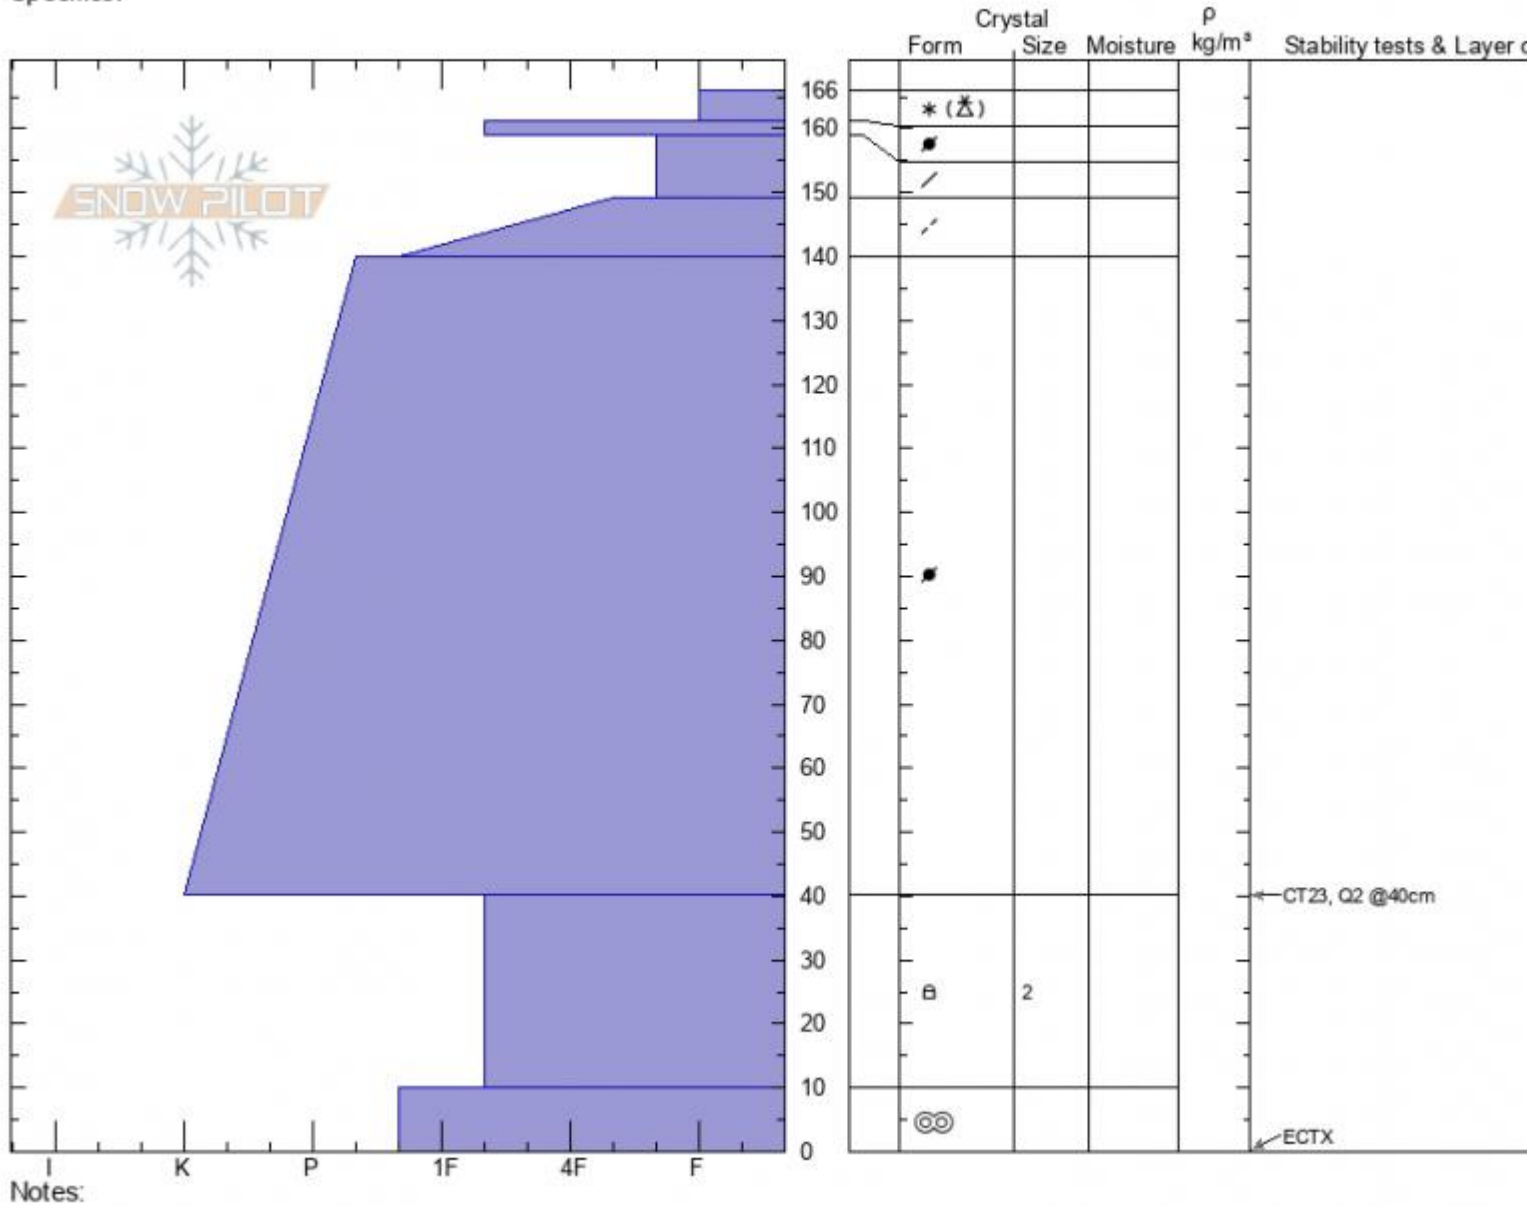

Skyline Ridge
Madison Range-S
MT
 Elevation: **9349 ft**
 Aspect: **95°**
 Specifics:

Alex Marienthal
01/14/2022 - 1:30am
 Co-ord: **44.88833N, -111.18321W**
 Slope Angle: **17°**
 Wind Loading:

Stability: **Good**
 Air Temperature: **-4°C**
 Sky Cover: **CLR**
 Precipitation: **NO**
 Wind: **Calm**

HS:**166** Layer Notes:
 PF:**30** 40-10cm:Problematic layer

Advisory Region
 Southern Madison
 Longitude
 -111.23W
 Latitude
 44.92N
 Southern Madison, 2022-01-15