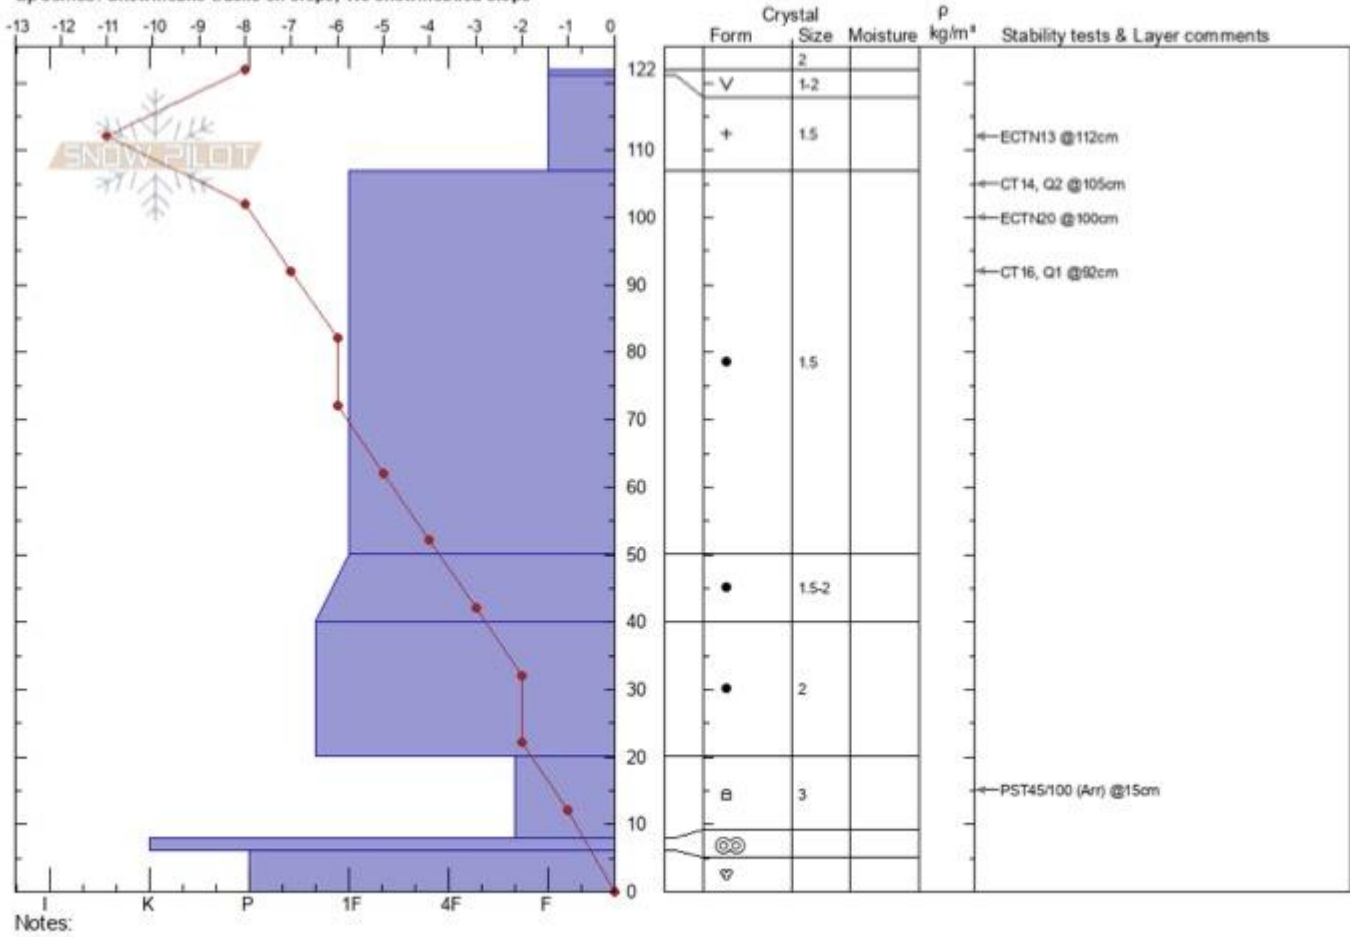

Watkins Creek
Lionhead Range
MT
Elevation: 2619 m
Aspect: 7°

Bret Rasmussen
01/15/2022 - 2:00pm
Co-ord: 44.74000N, -111.34400W
Slope Angle: 15°
Wind Loading: no

Stability: **Very Good**
Air Temperature: -7°C
Sky Cover: **OVC**
Precipitation: **NO**
Wind: **Calm**

HS: 122 Layer Notes:
PF: 15 20-8cm: Problematic layer

Specifics: Snowmobile tracks on slope; We snowmobiled slope

Advisory Region
Lionhead Range
Longitude
-111.33W
Latitude
44.75N
Lionhead Range, 2022-01-16