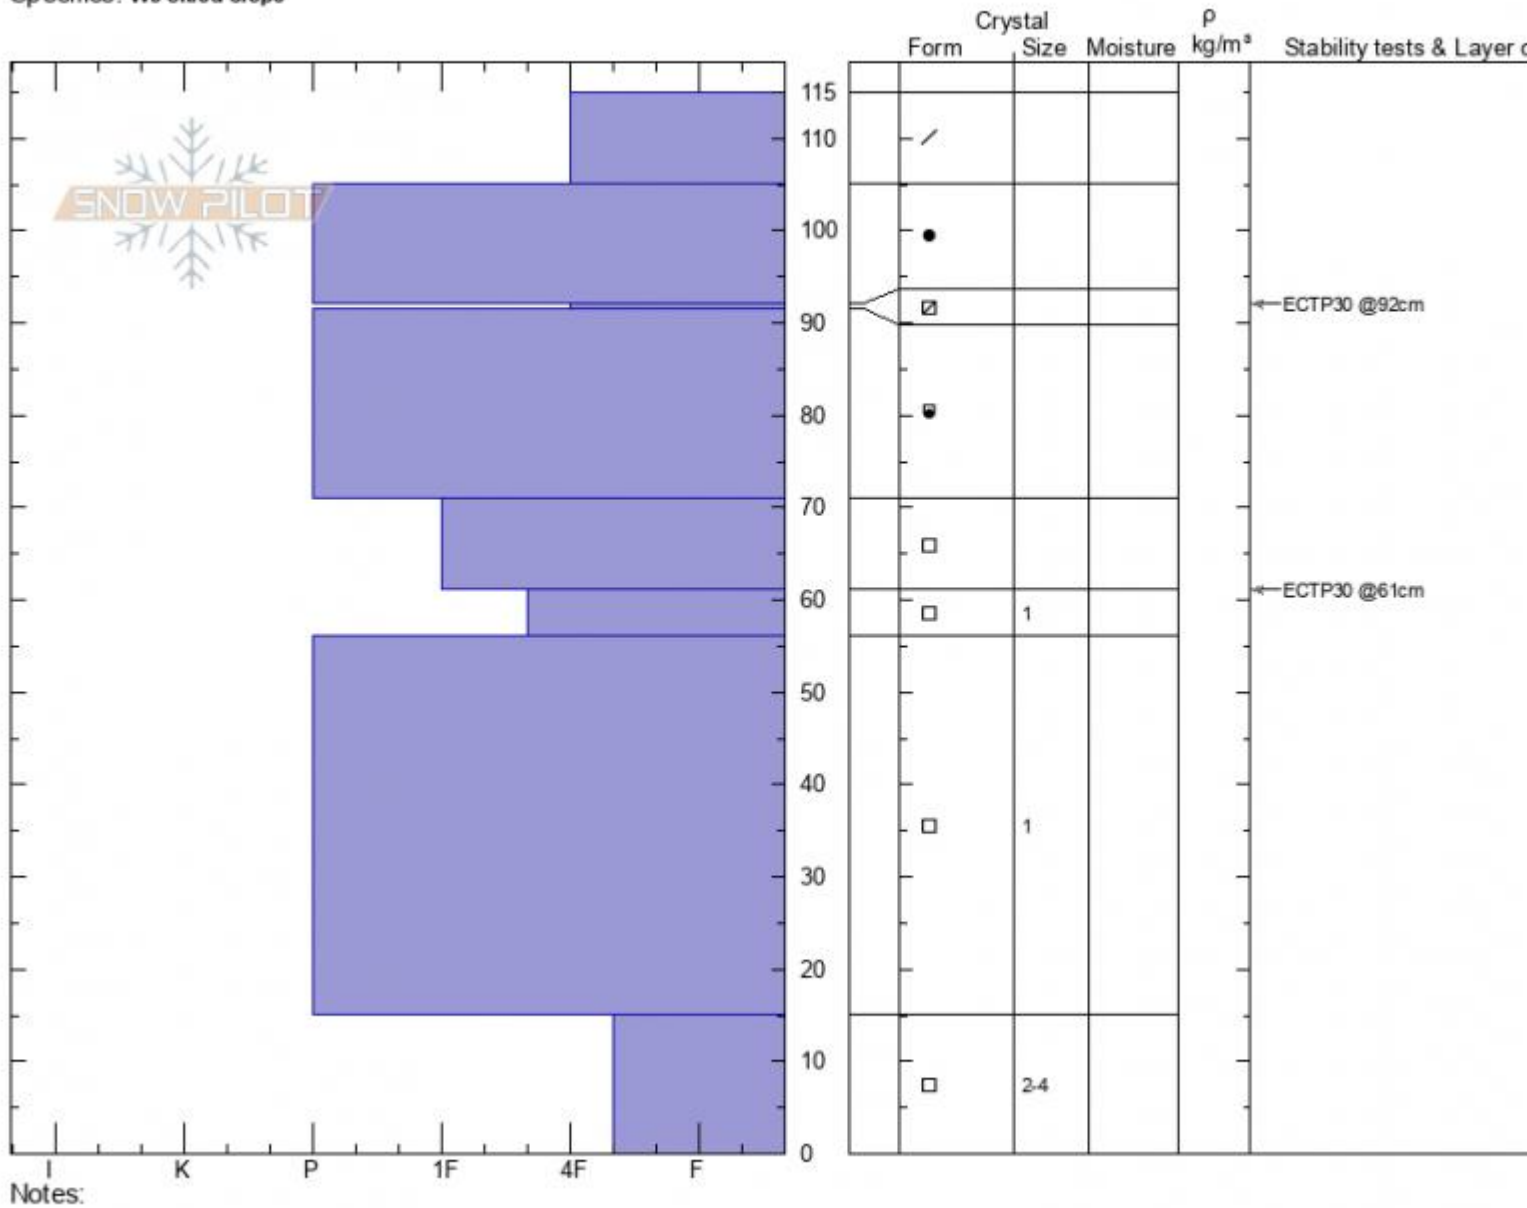

**Flanders**  
**Gallatin Range-N**  
**MT**  
 Elevation: **9900 ft**  
 Aspect: **120°**  
 Specifics: **We skied slope**

**Ian Hoyer**  
**01/18/2022 - 2:00pm**  
 Co-ord: **45.43729N, -110.94429W**  
 Slope Angle: **35°**  
 Wind Loading: **previous**

Stability: **Good**  
 Air Temperature:  
 Sky Cover: **OVC**  
 Precipitation: **S-1**  
 Wind: **W Moderate**

HS:**115** Layer Notes:  
 PF:**5** 61-56cm:Problematic layer  
 PS:**0**

Advisory Region  
 Northern Gallatin  
 Longitude  
 -110.93W  
 Latitude  
 45.44N  
 Northern Gallatin, 2022-01-19