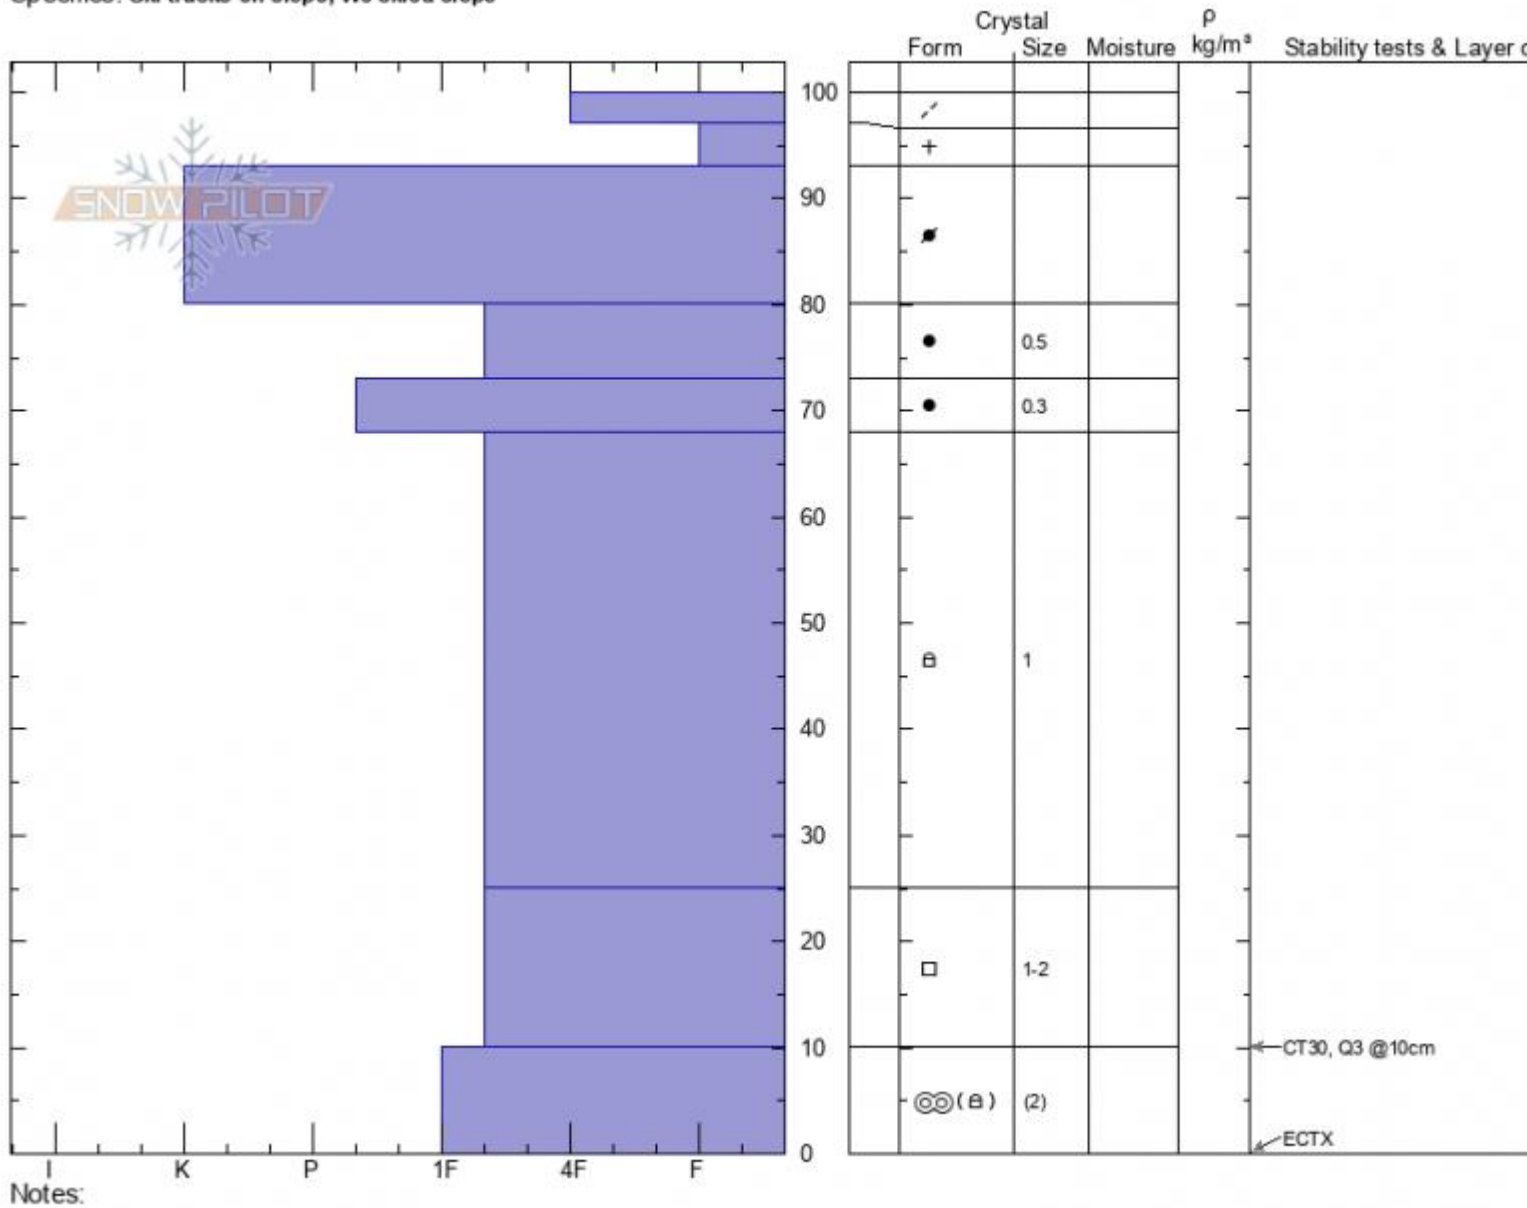

Football Field
Bridger Range
MT
 Elevation: **8500 ft**
 Aspect: **95°**
 Specifics: **Ski tracks on slope; We skied slope**

Ian Hoyer
01/20/2022 - 11:00am
 Co-ord: **45.79792N, -110.93336W**
 Slope Angle: **30°**
 Wind Loading: **yes**

Stability: **Good**
 Air Temperature:
 Sky Cover: **OVC**
 Precipitation: **S-1**
 Wind: **SE Moderate**

HS: **100** Layer Notes:
 PF: **5** 25-10cm: **Problematic layer**
 PS: **0**

Advisory Region
 Bridger Range
 Longitude
 -110.94W
 Latitude
 45.79N
 Bridger Range, 2022-01-21