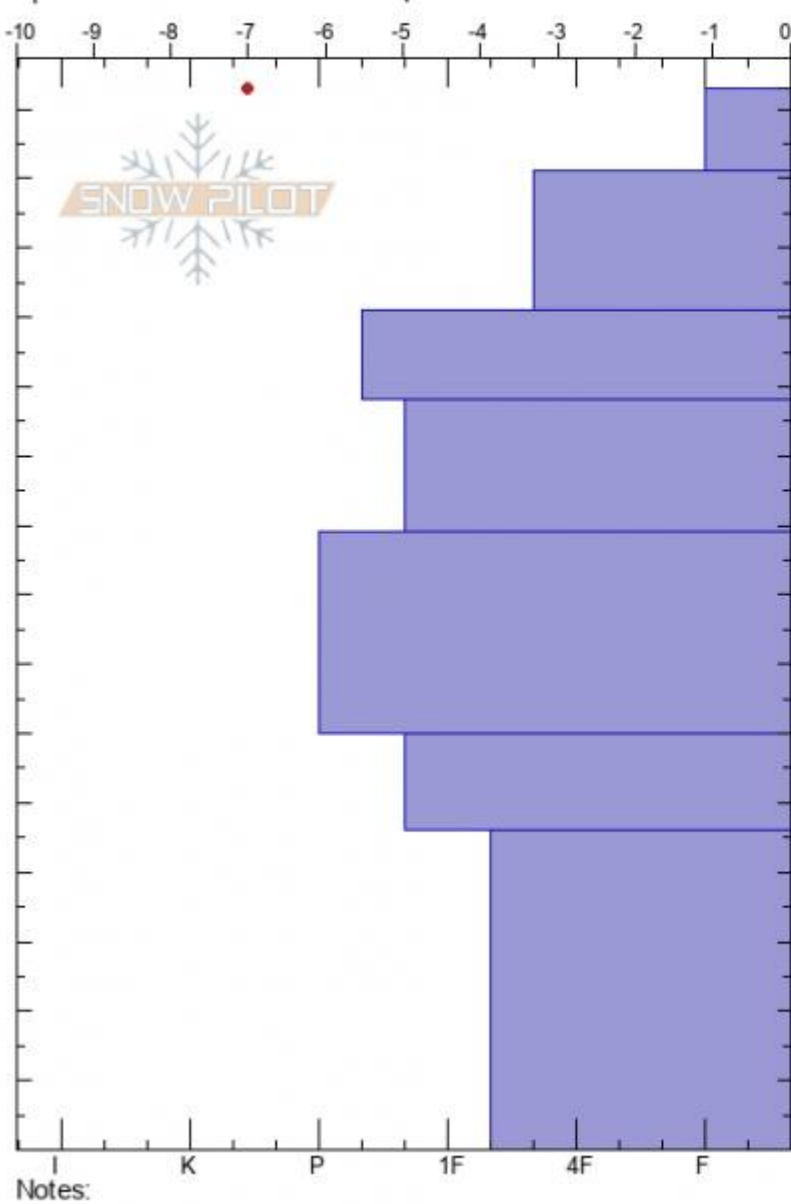

Mt. Abundance, S. end
 Cooke City
 MT
 Elevation: 9191 ft
 Aspect: 116°
 Specifics: Snowmobile tracks on slope

Alex Marienthal
 01/16/2022 - 2:40pm
 Co-ord: 45.06612N, -110.01020W
 Slope Angle: 27°
 Wind Loading: previous

Stability: **Good**
 Air Temperature: **-5°C**
 Sky Cover: **CLR**
 Precipitation: **NO**
 Wind: **S Calm**

HS:153 Layer Notes:
 PF: 35 60-46cm: Problematic layer

Form	Crystal Size	Moisture	ρ kg/m ³	Stability tests & Layer c
V	5			
/	0.3			
/	0.3			
•	0.1			
•	0.5			
•	0.5			
B	1			
B	2			