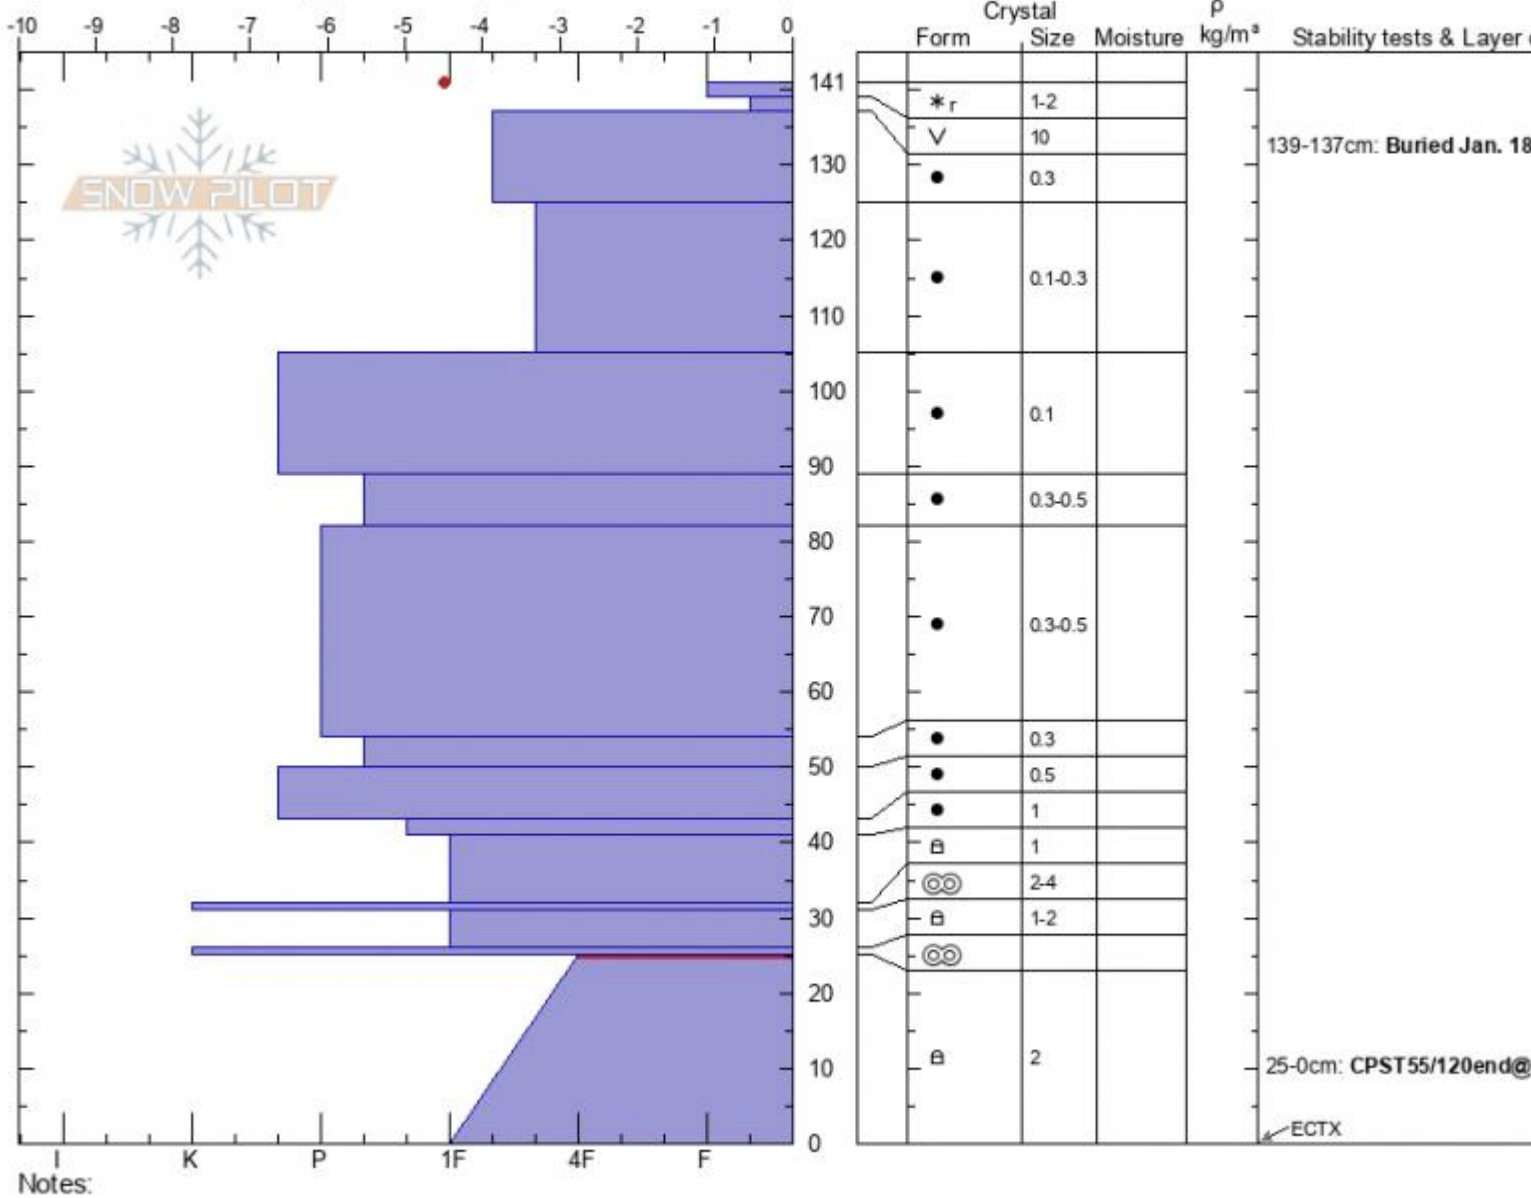

Miller Ridge, TownHill
 Cooke City
 MT
 Elevation: 9072 ft
 Aspect: 122°
 Specifics: Ski tracks on slope; We skied slope; Snowmobile tracks on slope

Alex Marienthal
 01/18/2022 - 12:28pm
 Co-ord: 45.03004N, -109.94292W
 Slope Angle: 20°
 Wind Loading: previous

Stability: **Good**
 Air Temperature: **-5°C**
 Sky Cover: **OVC**
 Precipitation: **S-1**
 Wind: **NW Light Breeze**

HS:141
 PF: 15
 PS: 3
 Layer Notes:
 139-137cm: Buried Jan. 18
 25-0cm: CPST55/120end@24
 25-0cm: Problematic layer

Advisory Region
 Cooke City
 Longitude
 -109.97W
 Latitude
 45.04N
 Cooke City, 2022-01-18