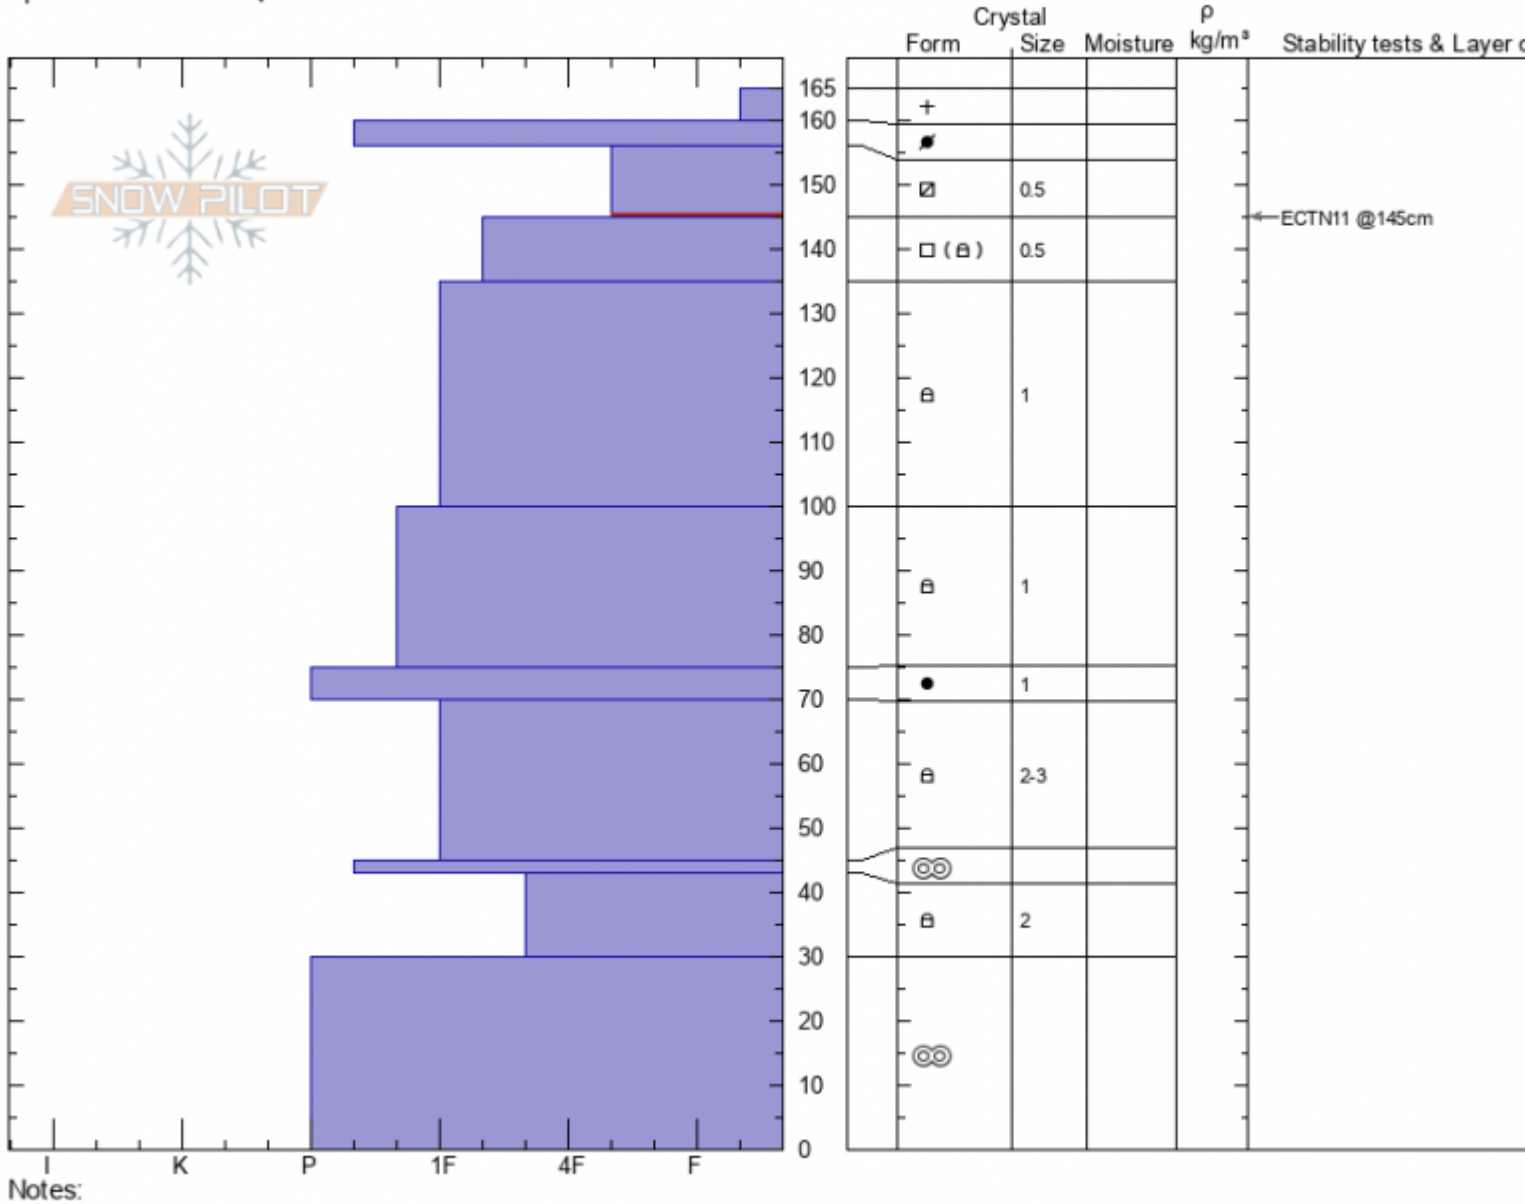

**Argentina Bowl**  
**Bridger Range**  
**MT**  
 Elevation: **8580 ft**  
 Aspect: **40°**  
 Specifics: **We skied slope**

**Doug Chabot-Admin**  
**01/27/2022 - 11:10am**  
 Co-ord: **45.78620N, -110.93584W**  
 Slope Angle: **40°**  
 Wind Loading:

Stability: **Good**  
 Air Temperature: **-4°C**  
 Sky Cover: **CLR**  
 Precipitation: **NO**  
 Wind: **Calm**

HS: **165**    Layer Notes:  
 156-145cm: **Problematic layer**

Advisory Region  
 Bridger Range  
 Longitude  
 -110.94W  
 Latitude  
 45.79N