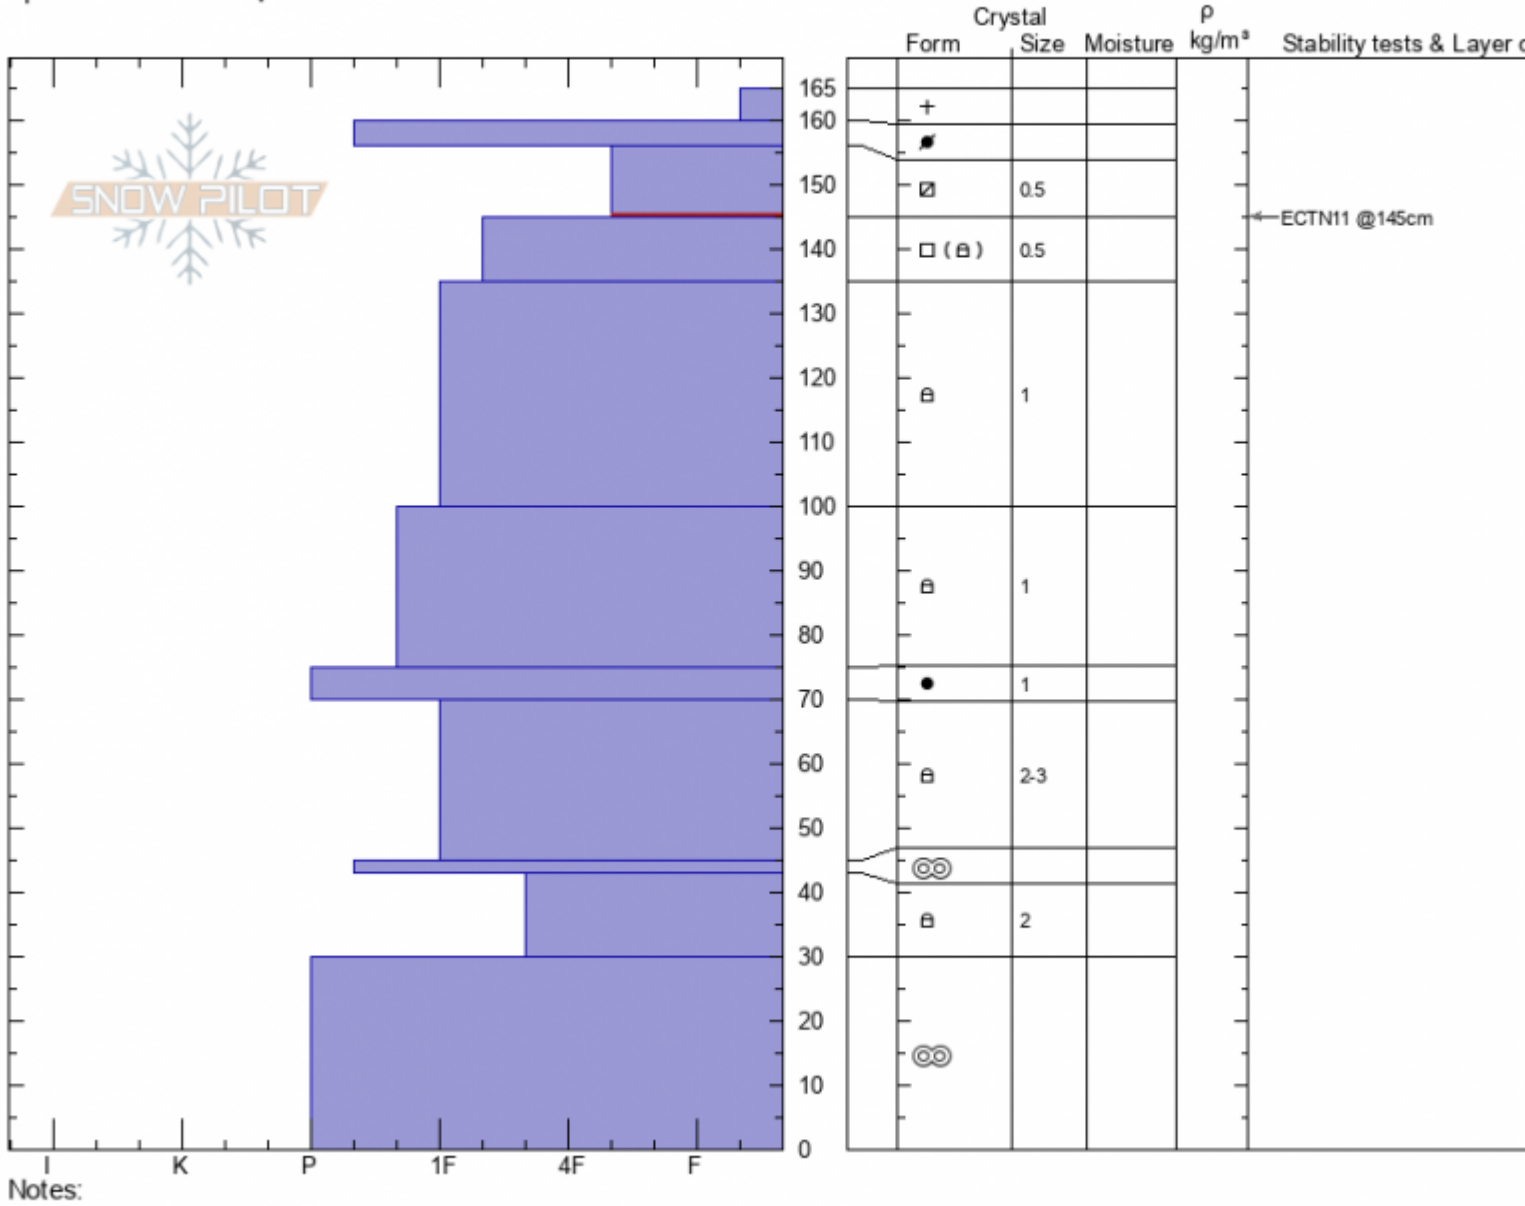

Argentina Bowl
Bridger Range
MT
 Elevation: **8580 ft**
 Aspect: **40°**
 Specifics: **We skied slope**

Doug Chabot-Admin
01/27/2022 - 11:10am
 Co-ord: **45.78620N, -110.93584W**
 Slope Angle: **40°**
 Wind Loading:

Stability: **Good**
 Air Temperature: **-4°C**
 Sky Cover: **CLR**
 Precipitation: **NO**
 Wind: **Calm**

HS:**165** Layer Notes:
 156-145cm: **Problematic layer**

Advisory Region
 Bridger Range
 Longitude
 -110.94W
 Latitude
 45.79N

Forecast link: [GNFAC Avalanche Forecast for Sat Jan 29, 2022](#)
 Bridger Range, 2022-01-27