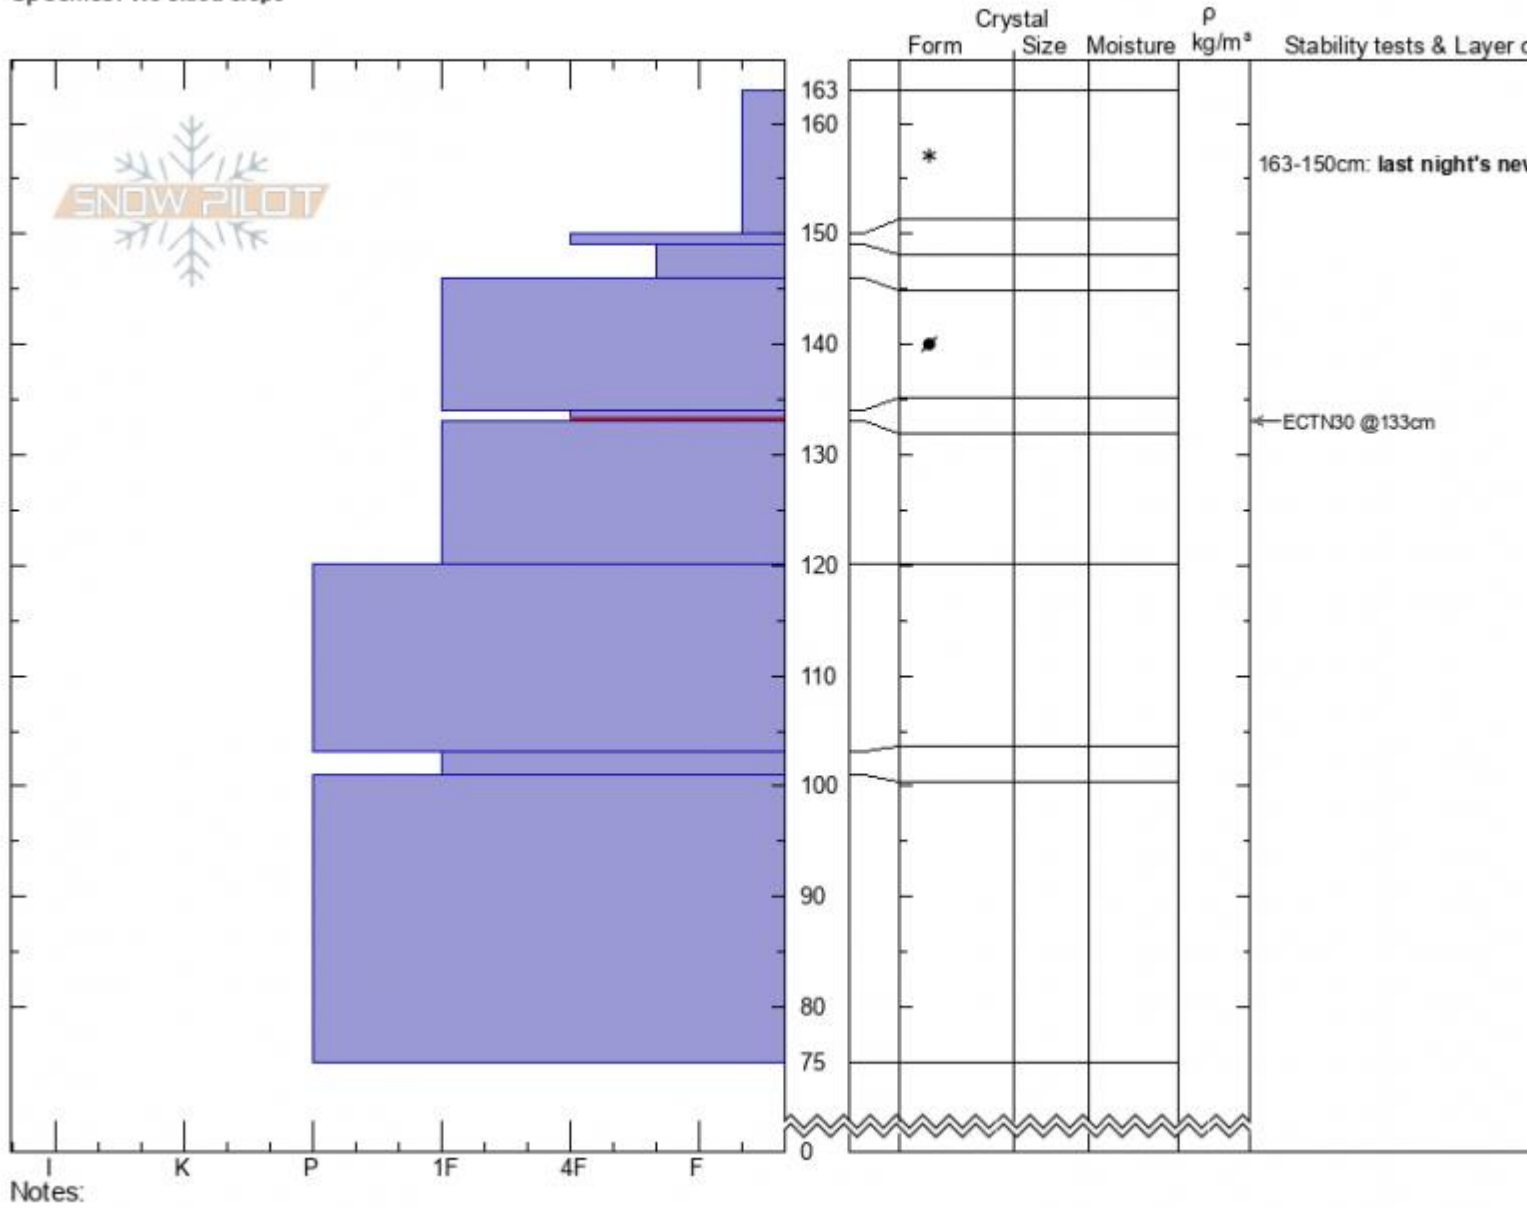

west Meridian  
 Beartooths  
 MT  
 Elevation: 9748 ft  
 Aspect: 258°  
 Specifics: We skied slope

Beau Fredlund  
 01/27/2022 - 11:00am  
 Co-ord: 45.02521N, -110.00654E  
 Slope Angle: 33°  
 Wind Loading:

Stability:  
 Air Temperature:  
 Sky Cover: FEW  
 Precipitation: NO  
 Wind:

HS:163 Layer Notes:  
 163-150cm: last night's new snow  
 134-133cm: Problematic layer

Advisory Region  
 Cooke City  
 Longitude  
 -110.00W  
 Latitude  
 45.03N  
 Cooke City, 2022-01-28