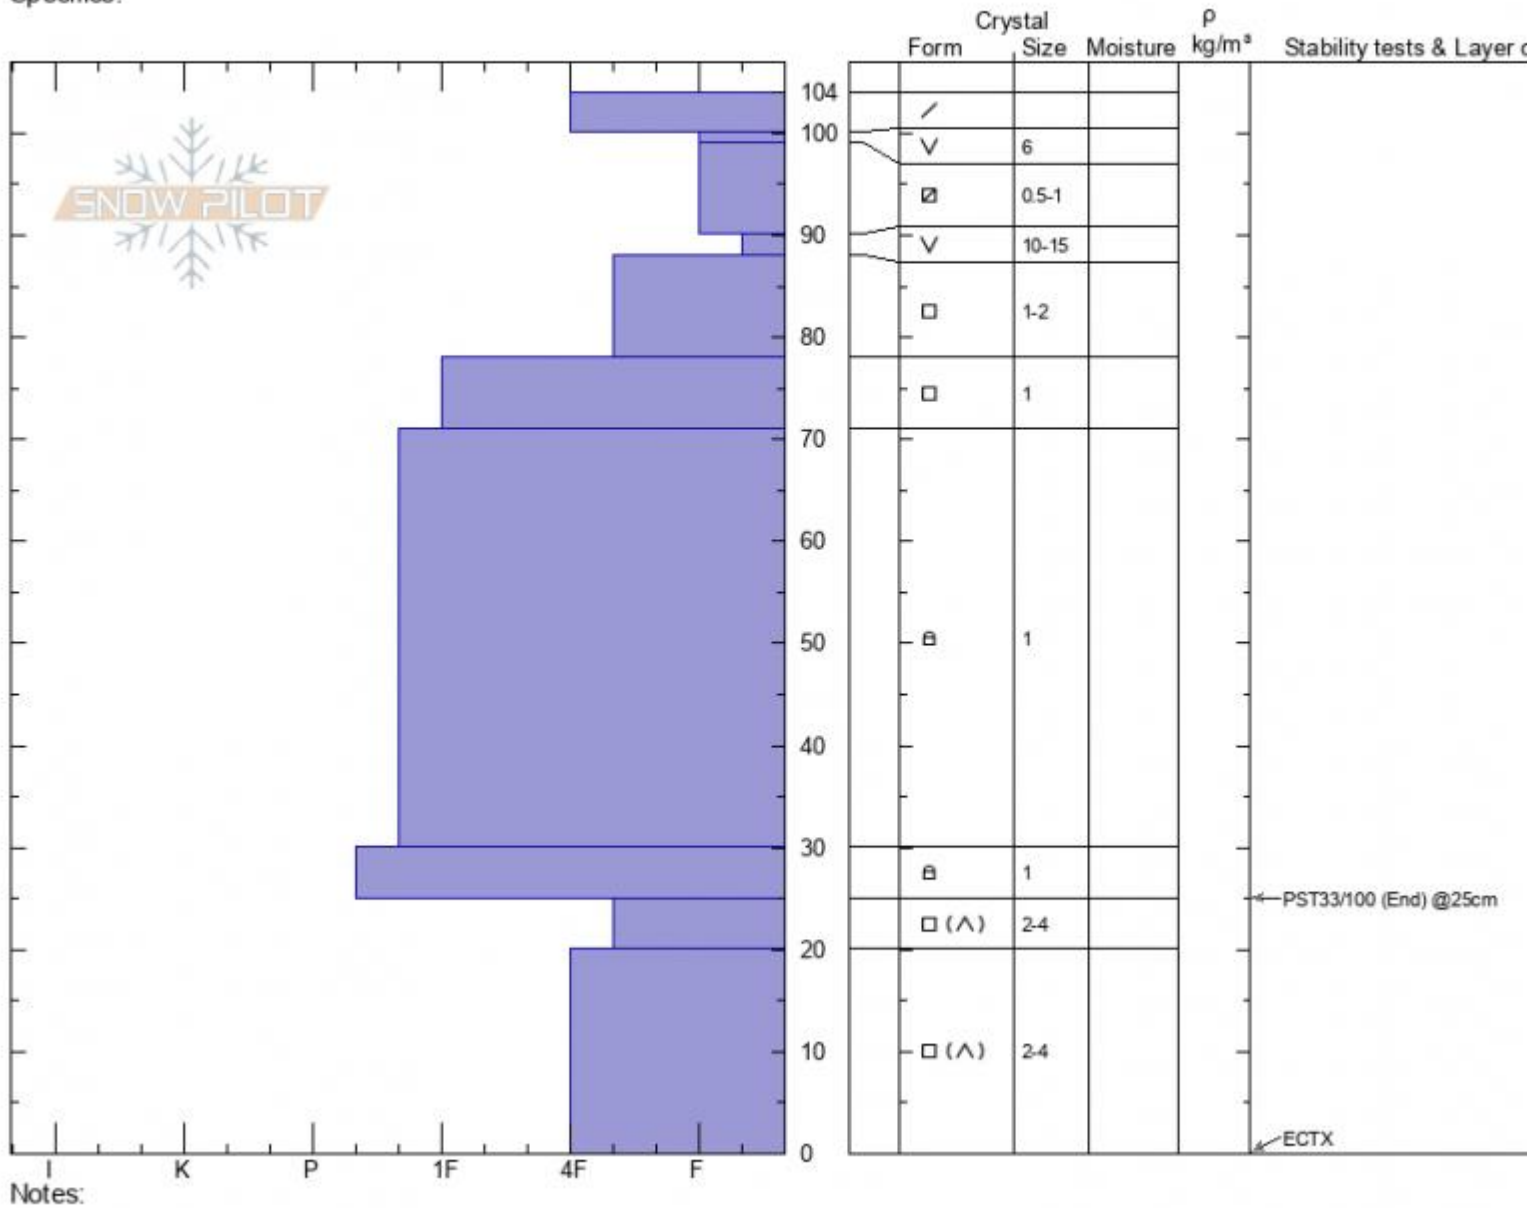

**Ski Hill**  
**Lionhead Range**  
**MT**  
 Elevation: **8156 ft**  
 Aspect: **90°**  
 Specifics:

**Hannah Marshall**  
**01/29/2022 - 10:40am**  
 Co-ord: **44.70367N, -111.29853W**  
 Slope Angle: **30°**  
 Wind Loading:

Stability:  
 Air Temperature:  
 Sky Cover: **FEW**  
 Precipitation: **NO**  
 Wind: **Calm**

HS:104 Layer Notes:

Advisory Region  
 Lionhead Range  
 Longitude  
 -111.29W  
 Latitude  
 44.70N  
 Lionhead Range, 2022-01-29