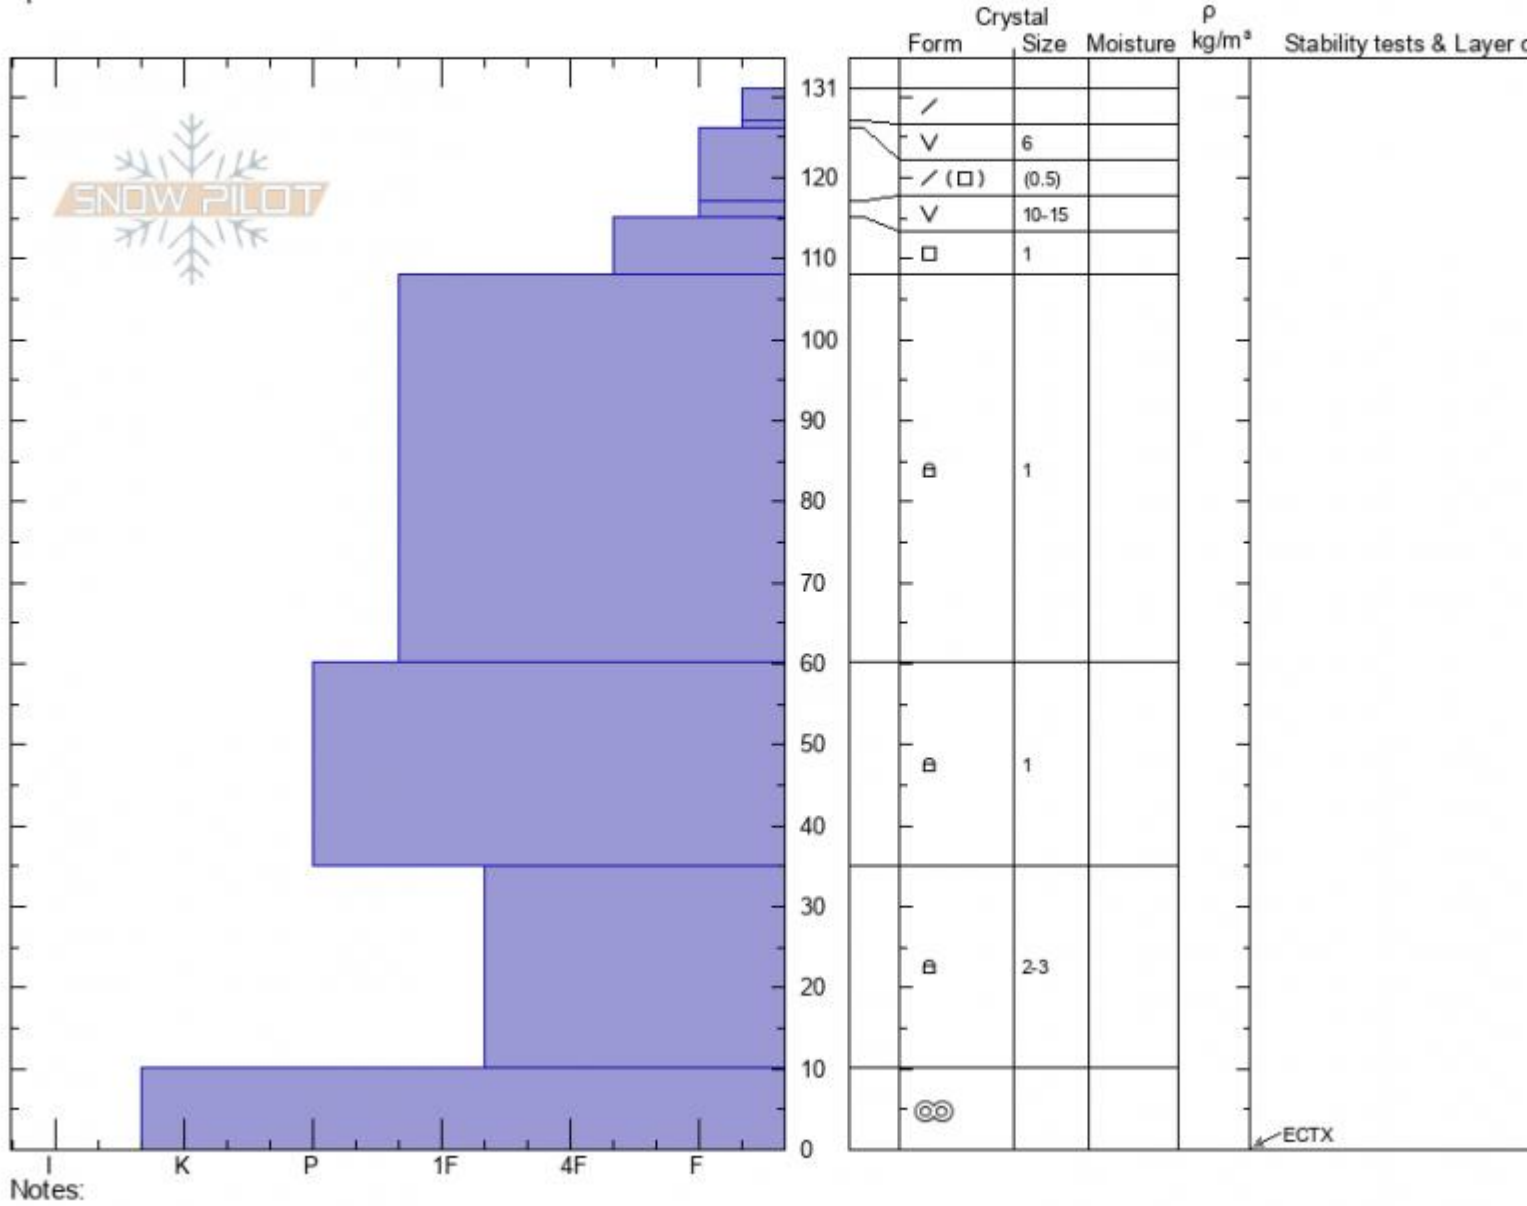

**Weather Station**  
**Lionhead Range**  
**MT**  
 Elevation: **8718 ft**  
 Aspect: **330°**  
 Specifics:

**Hannah Marshall**  
**01/29/2022 - 11:37 am**  
 Co-ord: **44.71014N, -111.32459W**  
 Slope Angle:  
 Wind Loading:

Stability:  
 Air Temperature:  
 Sky Cover: **FEW**  
 Precipitation: **NO**  
 Wind: **Calm**

HS:**131** Layer Notes:  
 PF:**20**

Advisory Region  
 Lionhead Range  
 Longitude  
 -111.33W  
 Latitude  
 44.71N  
 Lionhead Range, 2022-01-29