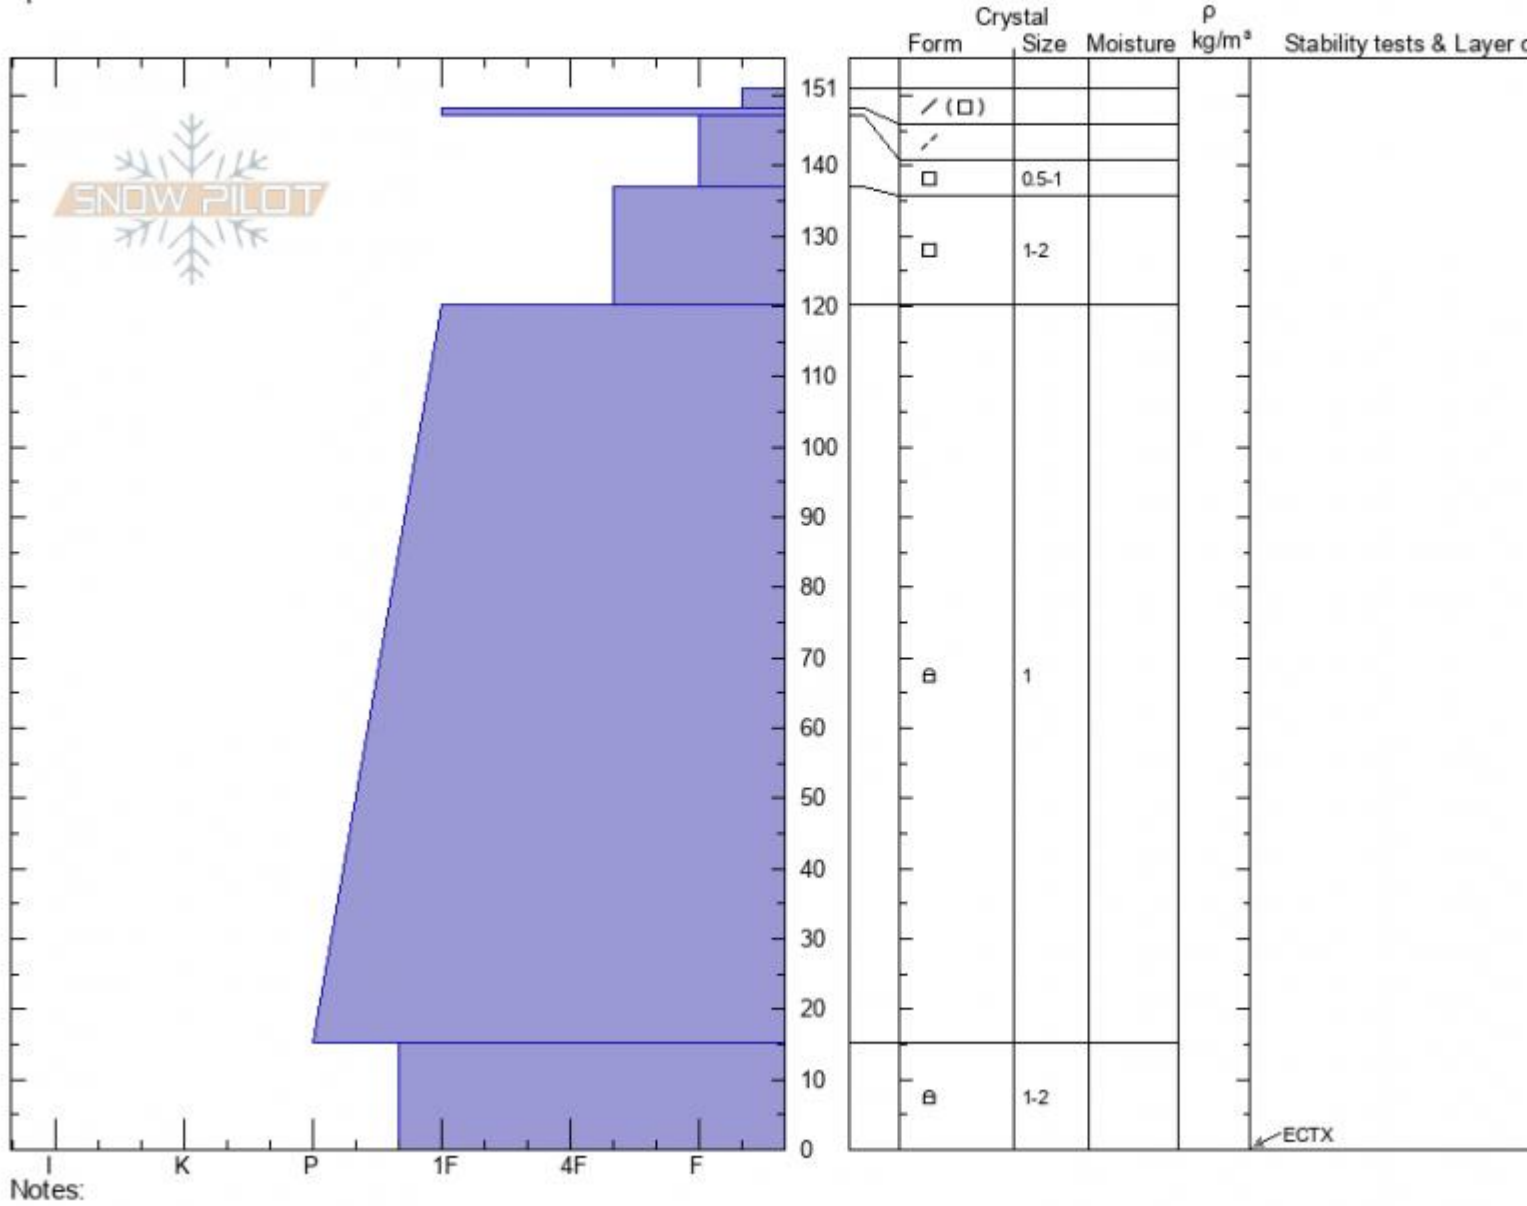

Dead Tree Hill
Lionhead Range
MT
 Elevation: **9052 ft**
 Aspect: **93°**
 Specifics:

Hannah Marshall
01/29/2022 - 12:20pm
 Co-ord: **44.71659N, -111.31889W**
 Slope Angle: **33°**
 Wind Loading:

Stability:
 Air Temperature:
 Sky Cover: **FEW**
 Precipitation: **NO**
 Wind:

HS:151 Layer Notes:

Advisory Region
 Lionhead Range
 Longitude
 -111.32W
 Latitude
 44.72N
 Lionhead Range, 2022-01-29