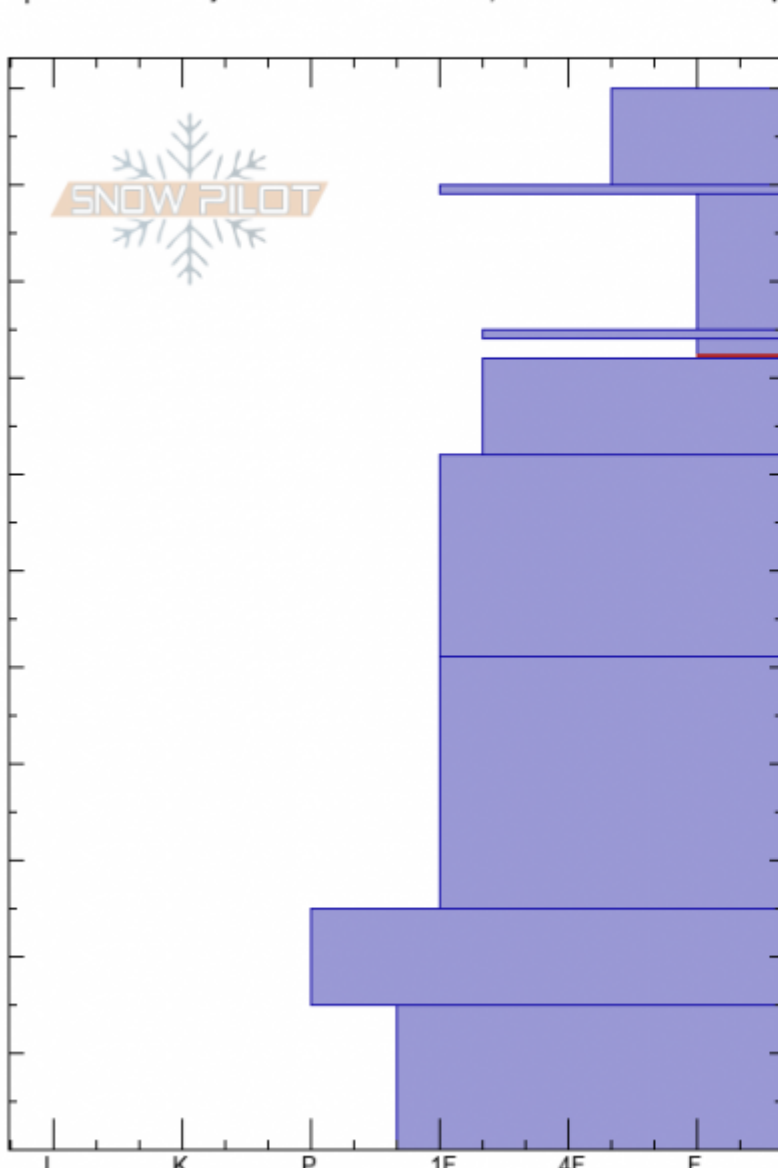

Ski Hill Fatality
Henry Mtns
MT
 Elevation: **8125 ft**
 Aspect: **90°**
 Specifics: Pit is adjacent to avalanche: crown; Snowmobile tracks on slope

Doug Chabot-Admin
02/07/2022 - 10:30am
 Co-ord: **44.70577N, -111.29895W**
 Slope Angle: **36°**
 Wind Loading: **previous**

Stability:
 Air Temperature: **-7°C**
 Sky Cover: **CLR**
 Precipitation: **NO**
 Wind: **Calm**

HS:110 Layer Notes:
 85-84cm: **decomposing**
 84-82cm: **Fx at 82cm**
 84-82cm: **Problematic layer**

Crystal Form	Crystal Size	Moisture	ρ kg/m ³	Stability tests & Layer c
■	0.3-0.5	D		
■	0.3-0.5	D		
⊠	1	D		
⊙		D		
⊠ (V)	1-2(2)	D		
⊠	0.5	D		
⊠	0.5-1	D		
⊠	1	D		
□	1-2	D		
□ (^)	2-3(3)	D		

85-84cm: **decomposing**
 84-82cm: **Fx at 82cm**

Notes: This avalanche killed a snowmobiler on February 6, 2022.

Advisory Region
 Island Park
 Longitude
 -111.29W
 Latitude
 44.70N

Avalanche Details: [Fatal Avalanche Ski Hill](#)
 Island Park, 2022-02-09