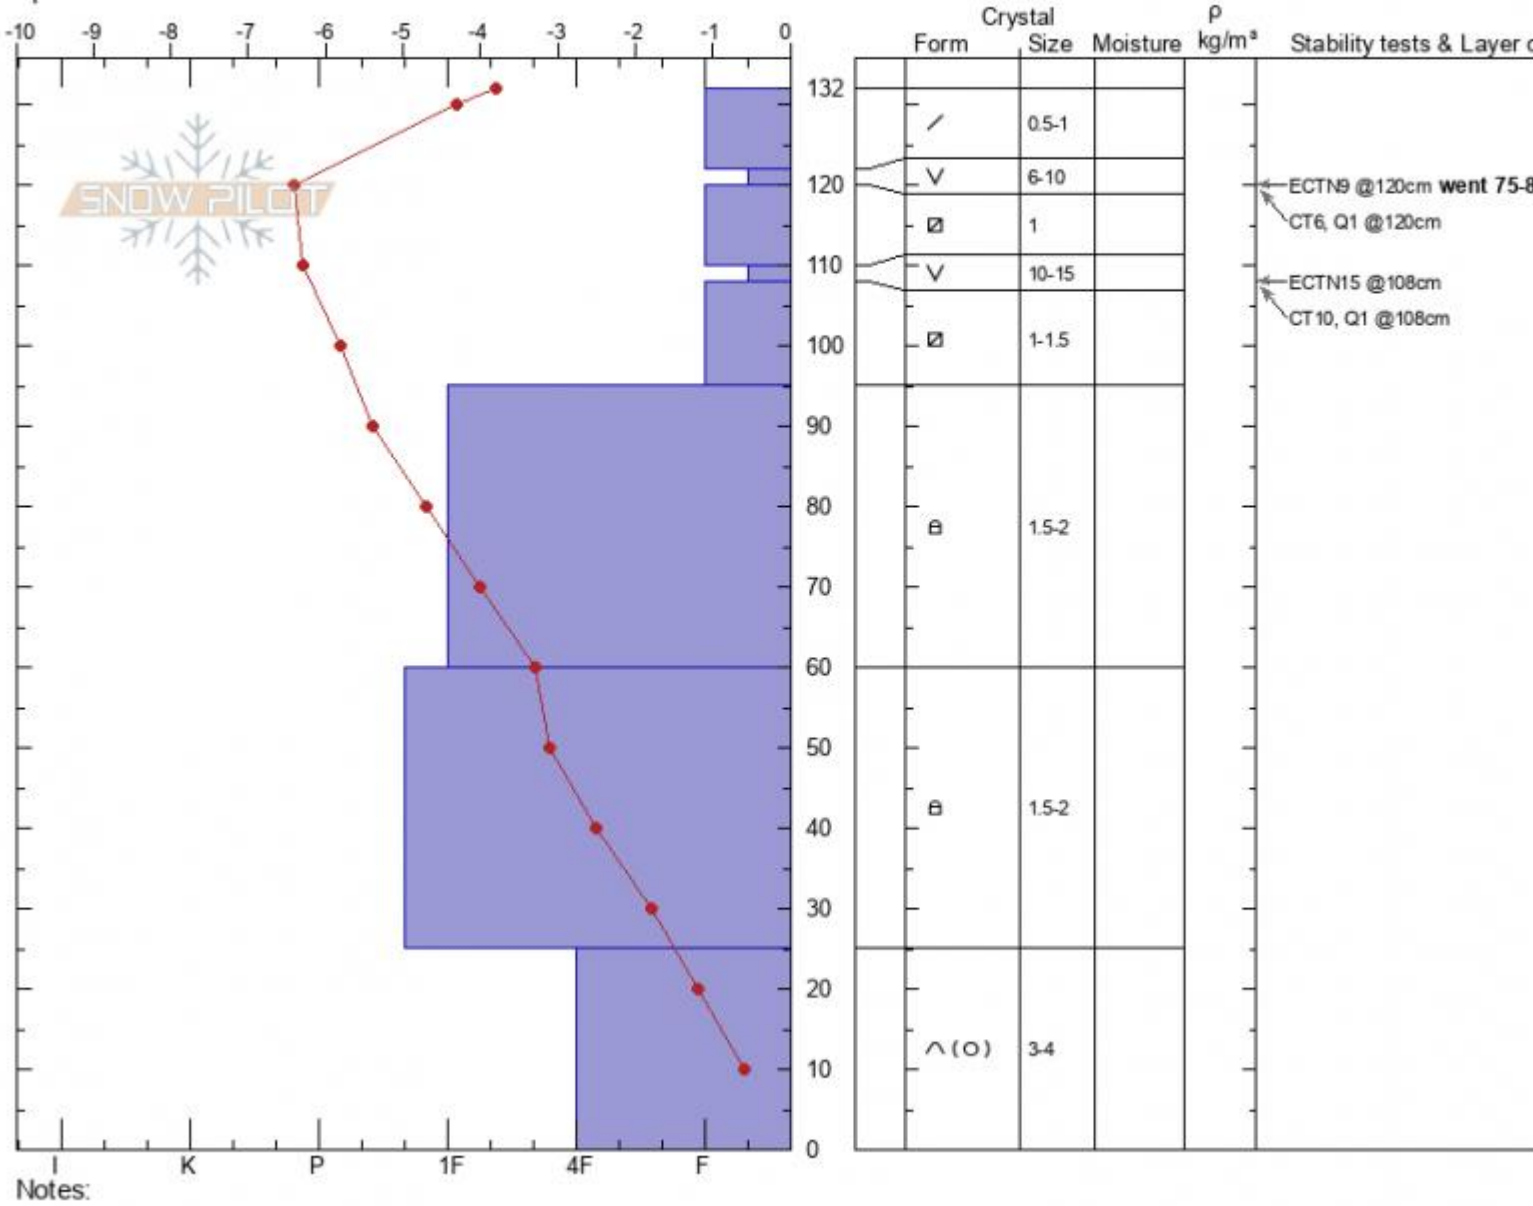

Bacon Rind
Madison Range-S
MT
 Elevation: **8730 ft**
 Aspect: **60°**
 Specifics:

Erika Birkeland
02/09/2022 - 11:30am
 Co-ord: **44.96889N, -111.09566W**
 Slope Angle: **21°**
 Wind Loading: **no**

Stability:
 Air Temperature: **-6.1°C**
 Sky Cover: **OVC**
 Precipitation: **S-1**
 Wind: **Calm**

Layer Notes:

Advisory Region
 Southern Madison
 Longitude
 -111.10W
 Latitude
 44.96N
 Southern Madison, 2022-02-10