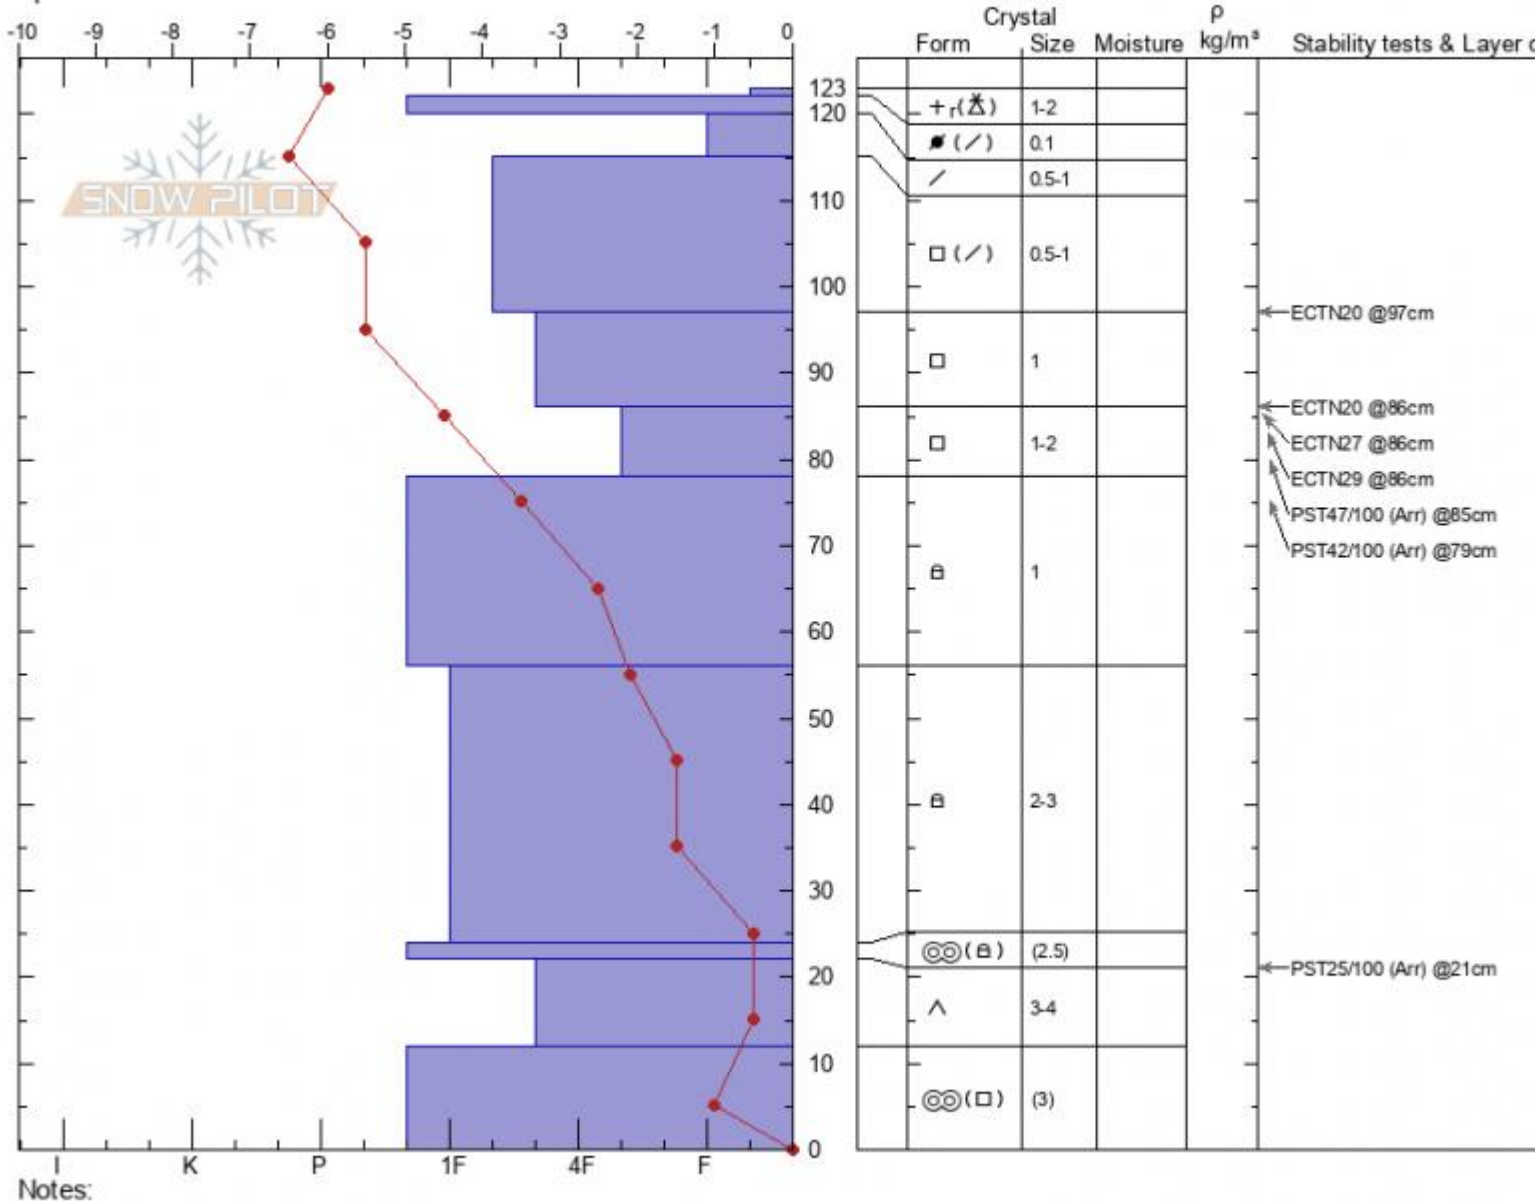

**MiddleBasin Sci.Bowl**  
**Madison Range-N**  
**MT**  
 Elevation: **9205 ft**  
 Aspect: **97°**  
 Specifics:

**Alex Marienthal**  
**02/11/2022 - 11:30am**  
 Co-ord: **45.32602N, -111.38197W**  
 Slope Angle: **28°**  
 Wind Loading: **no**

Stability: **Good**  
 Air Temperature: **-8.5°C**  
 Sky Cover: **OVC**  
 Precipitation: **S1**  
 Wind: **NW Moderate**

HS: **123**    Layer Notes:  
 PF: **45**    86-78cm: **Problematic layer**  
 PS: **12**

Advisory Region  
 Northern Madison  
 Longitude  
 -111.38W  
 Latitude  
 45.34N  
 Northern Madison, 2022-02-11