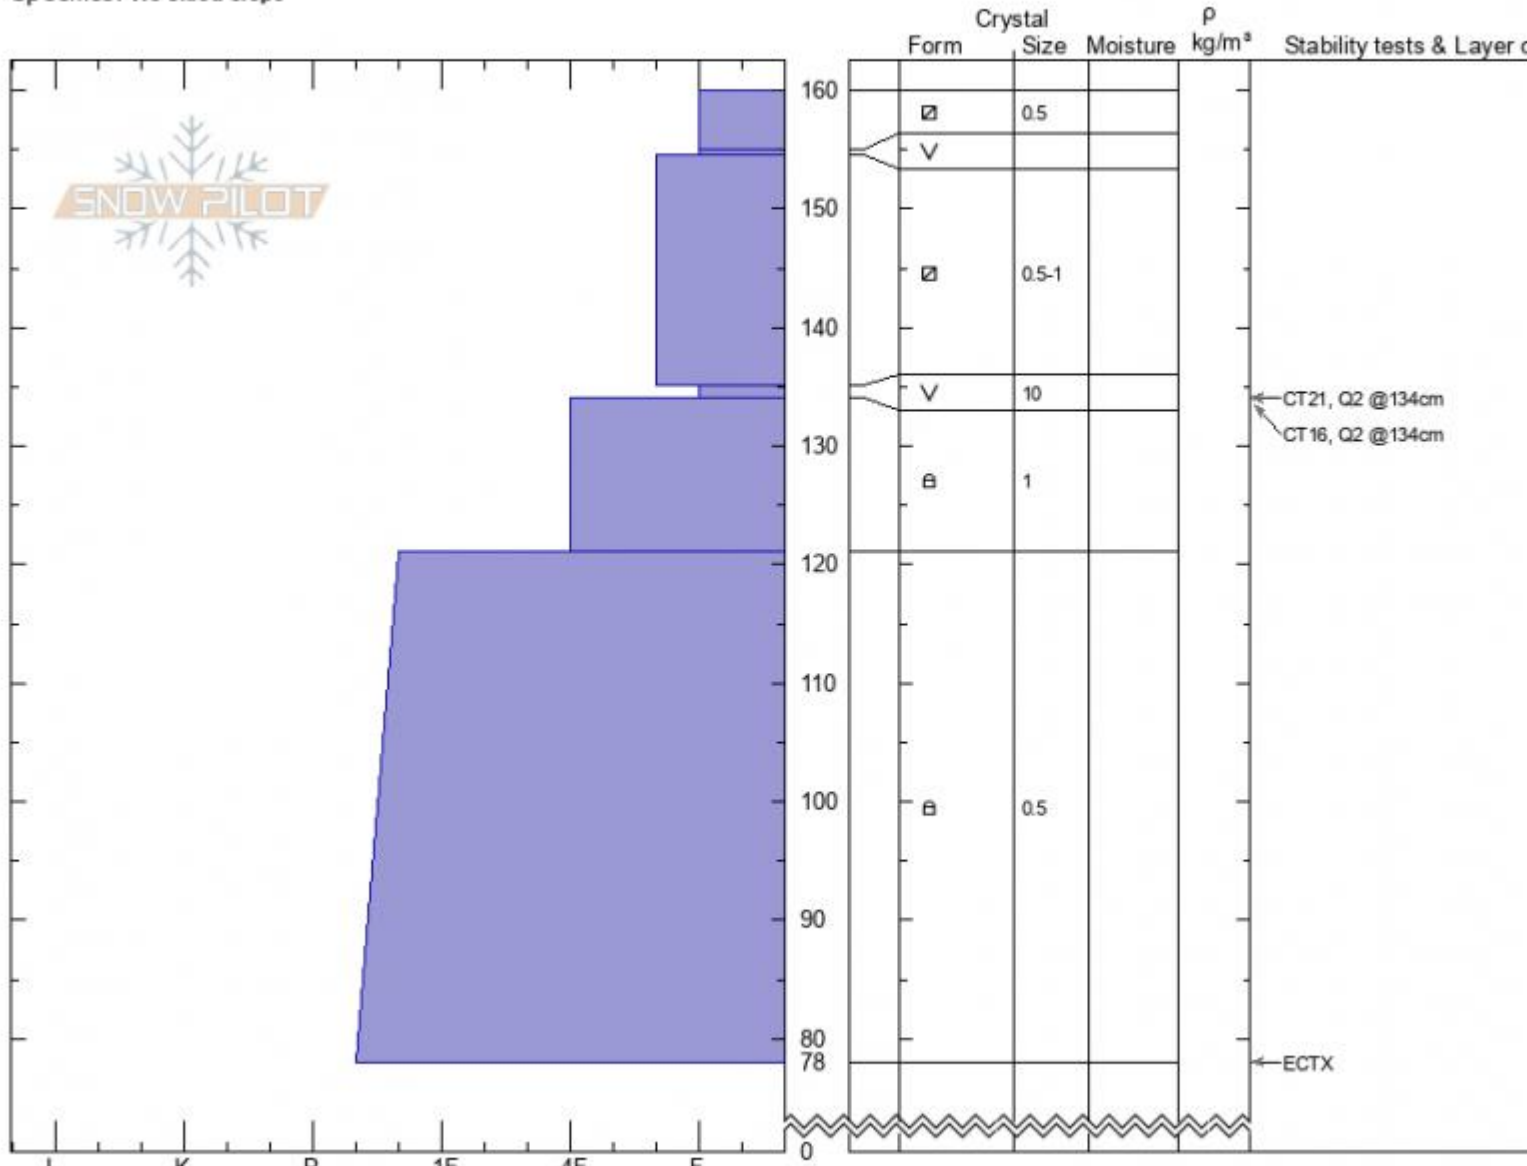

Wilderness Boundary
Madison Range-S
MT
 Elevation: **8760 ft**
 Aspect: **240°**
 Specifics: **We skied slope**

Hannah Marshall
02/13/2022 - 10:34am
 Co-ord: **44.97662N, -111.35979W**
 Slope Angle: **25°**
 Wind Loading:

Stability:
 Air Temperature:
 Sky Cover: **CLR**
 Precipitation: **NO**
 Wind: **Calm**

HS:**160** Layer Notes:
 PF:**40**

Notes: Dug to the ground in a second pass through the pit- mostly pencil hard, rounding facets. ECTN11 in the surface hoar layer at 134cm.

Advisory Region
 Southern Madison
 Longitude
 -111.36W
 Latitude
 44.98N
 Southern Madison, 2022-02-13