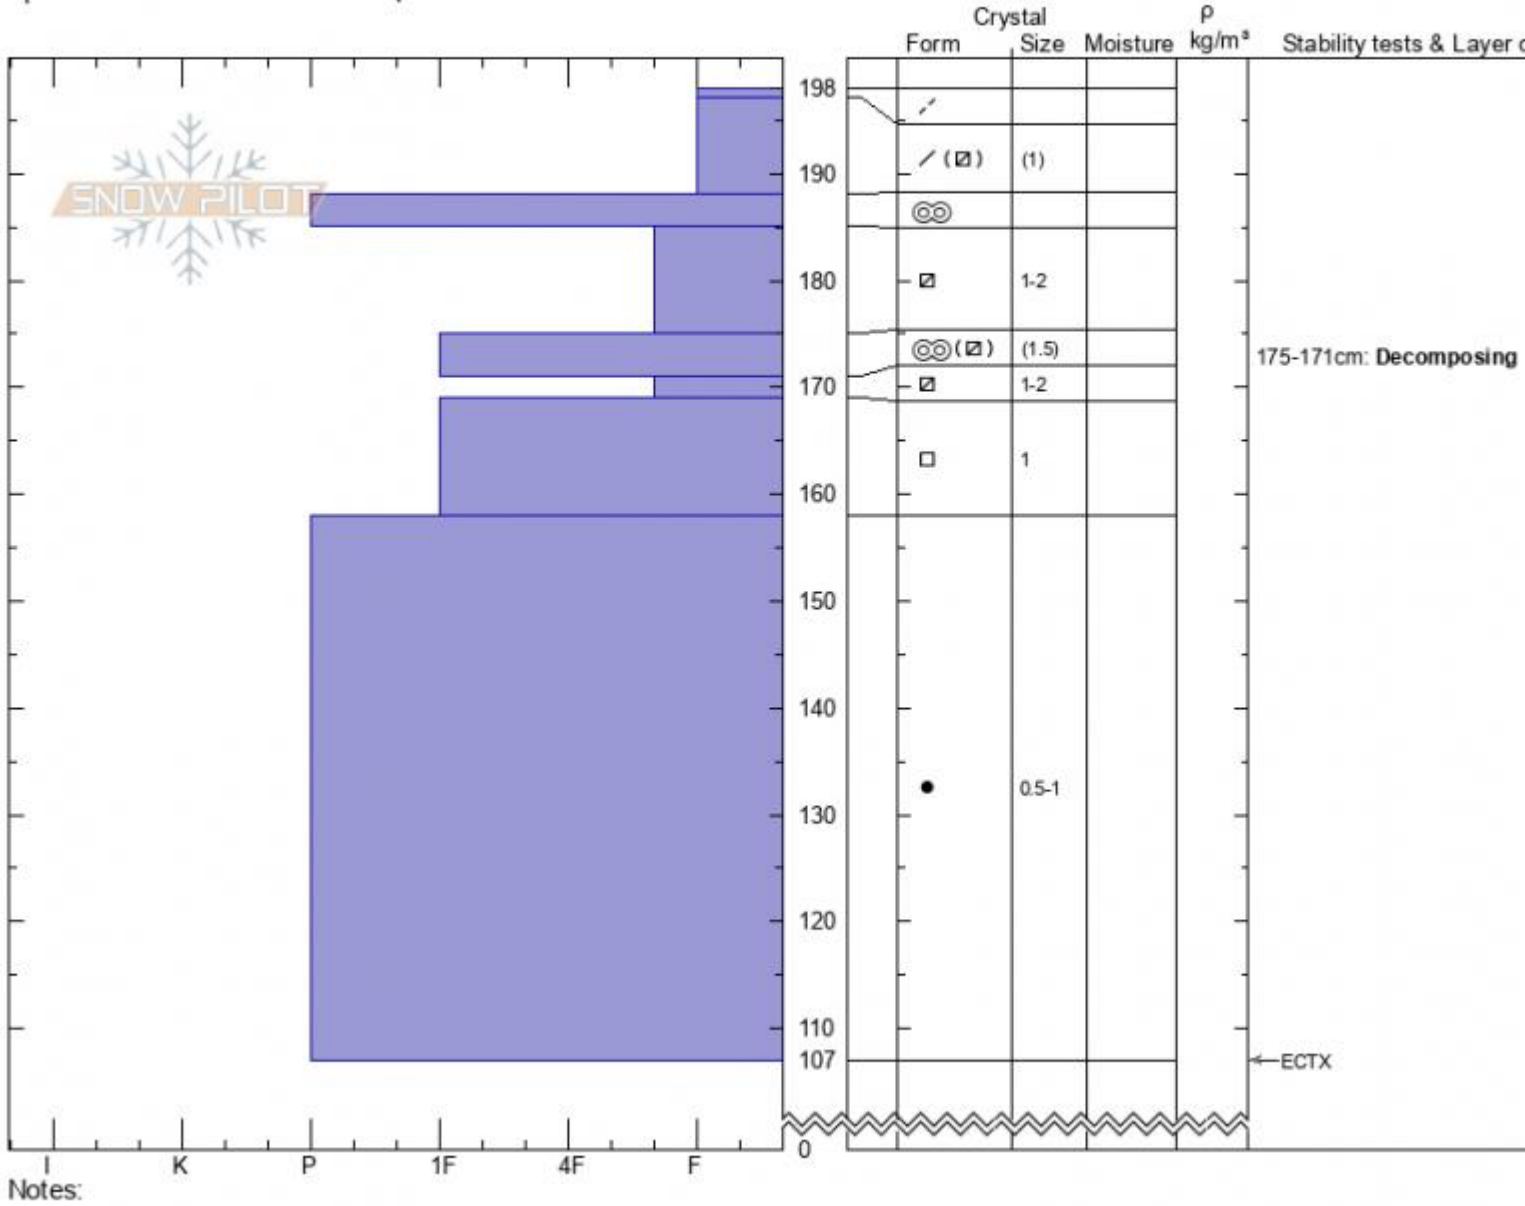

Sawtelle Road S-Facing **Dave Zinn**
Centennial Range **02/24/2022 - 11:20am**
ID Co-ord: **44.55495N, -111.44540W**
 Elevation: **9043 ft** Slope Angle: **15°**
 Aspect: **200°** Wind Loading: **no**
 Specifics: **Snowmobile tracks on slope**

Stability: **Very Good** HS: **198**
 Air Temperature: **-17°C**
 Sky Cover: **OVC**
 Precipitation: **NO**
 Wind: **Calm**

Layer Notes:
 185-175cm: **Problematic layer**
 175-171cm: **Decomposing**

Advisory Region
 Island Park
 Longitude
 -111.44W
 Latitude
 44.56N
 Island Park, 2022-02-24