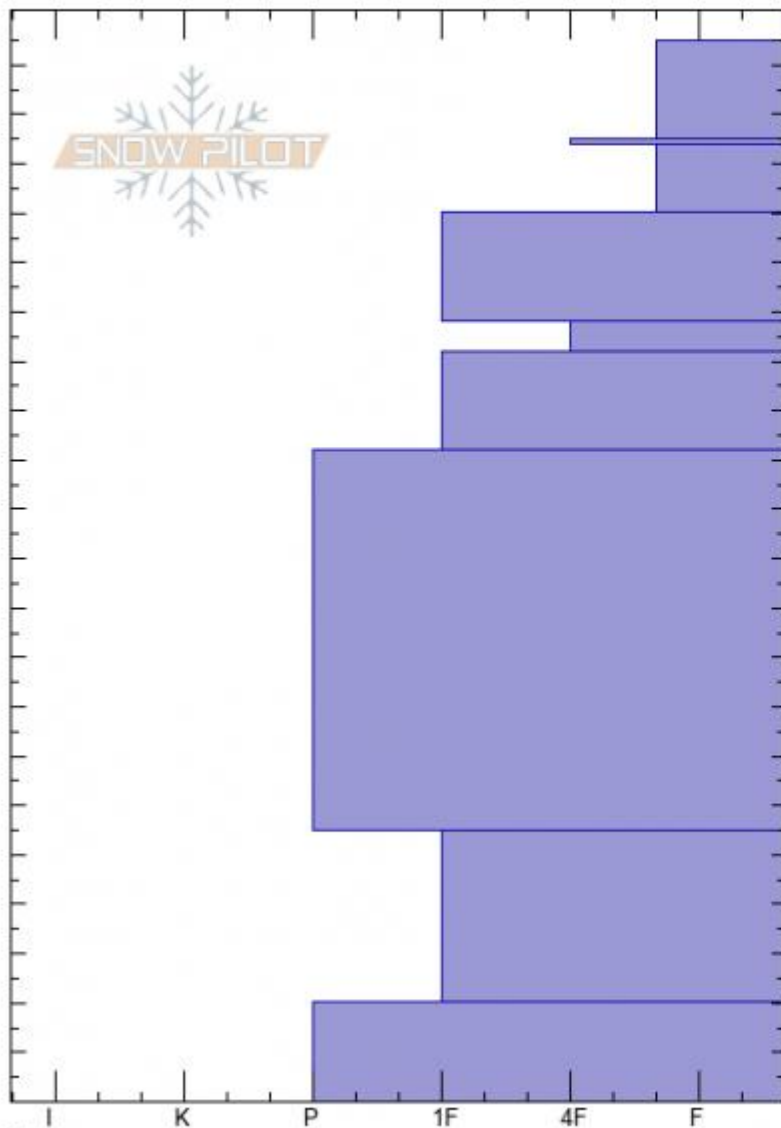

**Independence
Beartooths
MT**
Elevation: **9600 ft**
Aspect: **30°**
Specifics: **Snowmobile tracks on slope; We snowmobiled slope**

Ian Hoyer
02/24/2022 - 12:00pm
Co-ord: **45.21527N, -110.22008W**
Slope Angle: **25°**
Wind Loading: **no**

Stability: **Good**
Air Temperature:
Sky Cover: **FEW**
Precipitation: **NO**
Wind: **Calm**

HS: **215** Layer Notes:
PF: **25** 158-152cm: **Problematic layer**

	Crystal Form	Crystal Size	Moisture	P kg/m ³	Stability tests & Layer
215					
210	+				
200					
195					
190	█				
180	/				
170					
160					
155	▣				
150					
140					
130					
120					
110					
100					
90					
80					
70					
60					
50					
40					
30					
20					
10					
0					