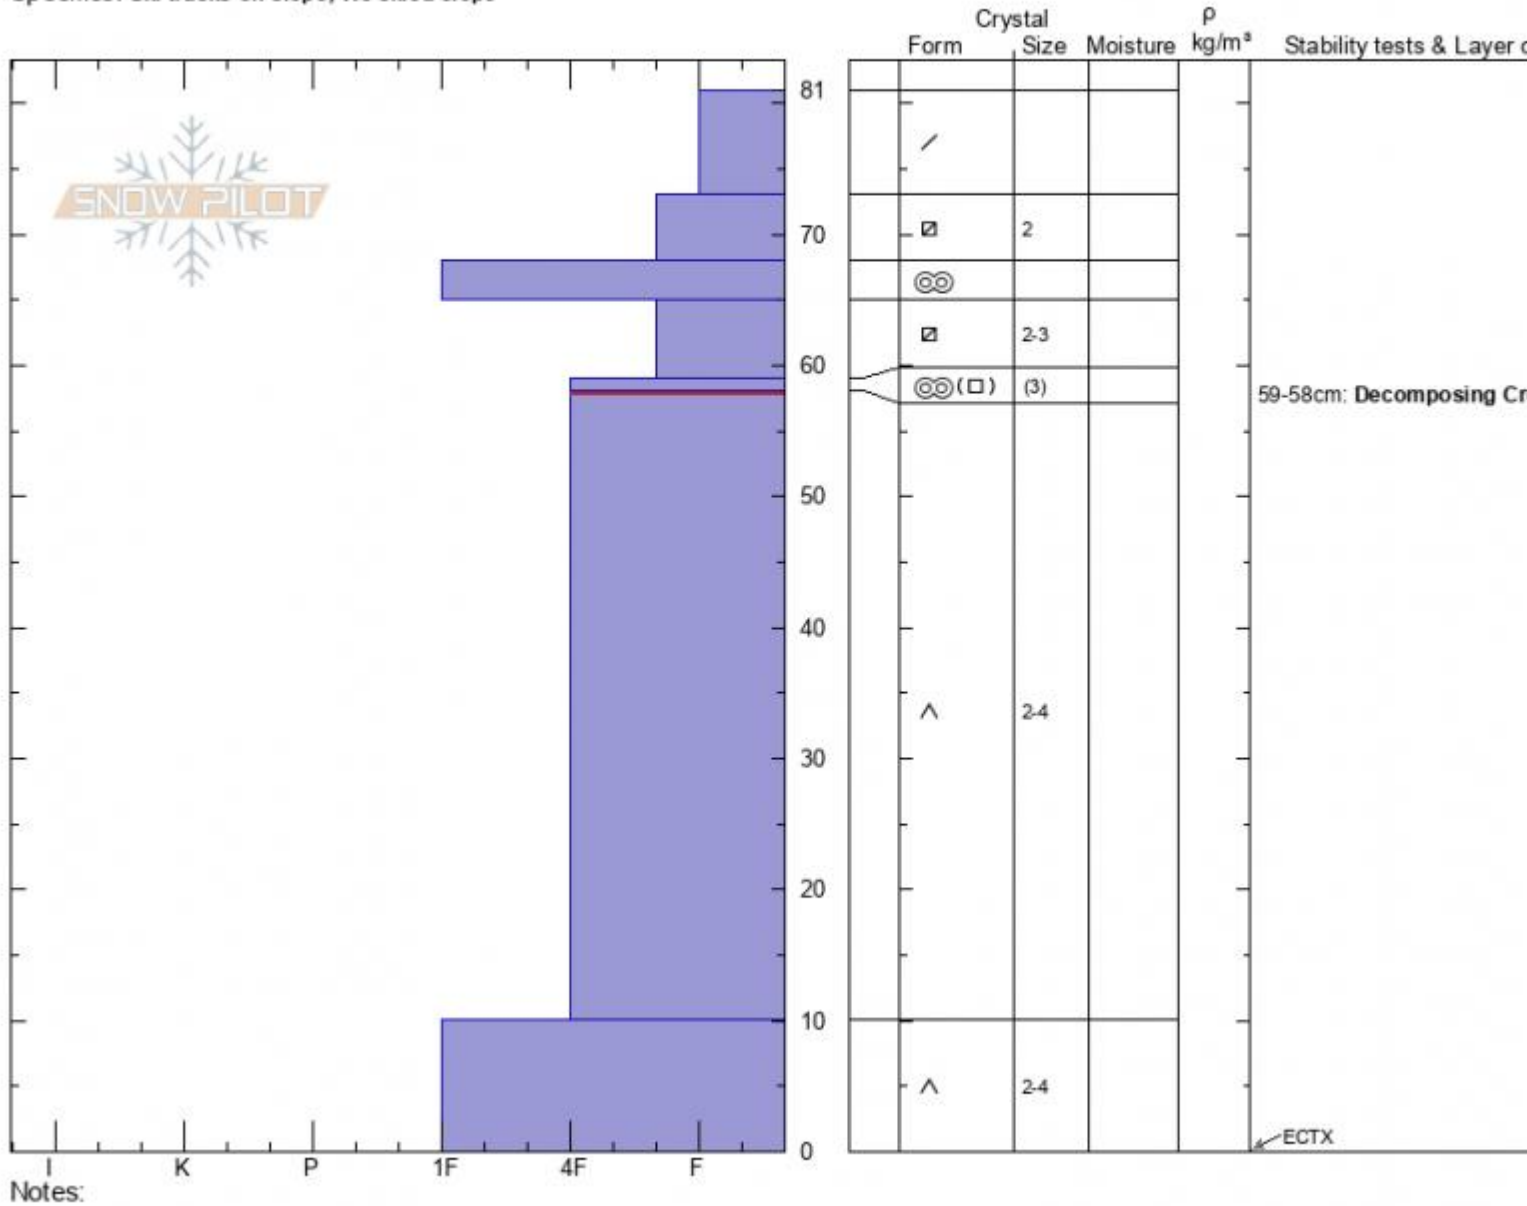

Specimen Ridge - East
 Gallatin Range-S
 MT
 Elevation: 7796 ft
 Aspect: 75°
 Specifics: Ski tracks on slope; We skied slope

Dave Zinn
 02/27/2022 - 11:45am
 Co-ord: 45.02950N, -111.07101W
 Slope Angle: 23°
 Wind Loading: previous

Stability: **Very Good**
 Air Temperature: **-3°C**
 Sky Cover: **SCT**
 Precipitation: **NO**
 Wind: **E Light Breeze**

HS:81
 PF:80
 Layer Notes:
 59-58cm: **Decomposing Crust**
 58-10cm: **Problematic layer**

Advisory Region
 Southern Gallatin
 Longitude
 -111.05W
 Latitude
 45.03N
 Southern Gallatin, 2022-02-27