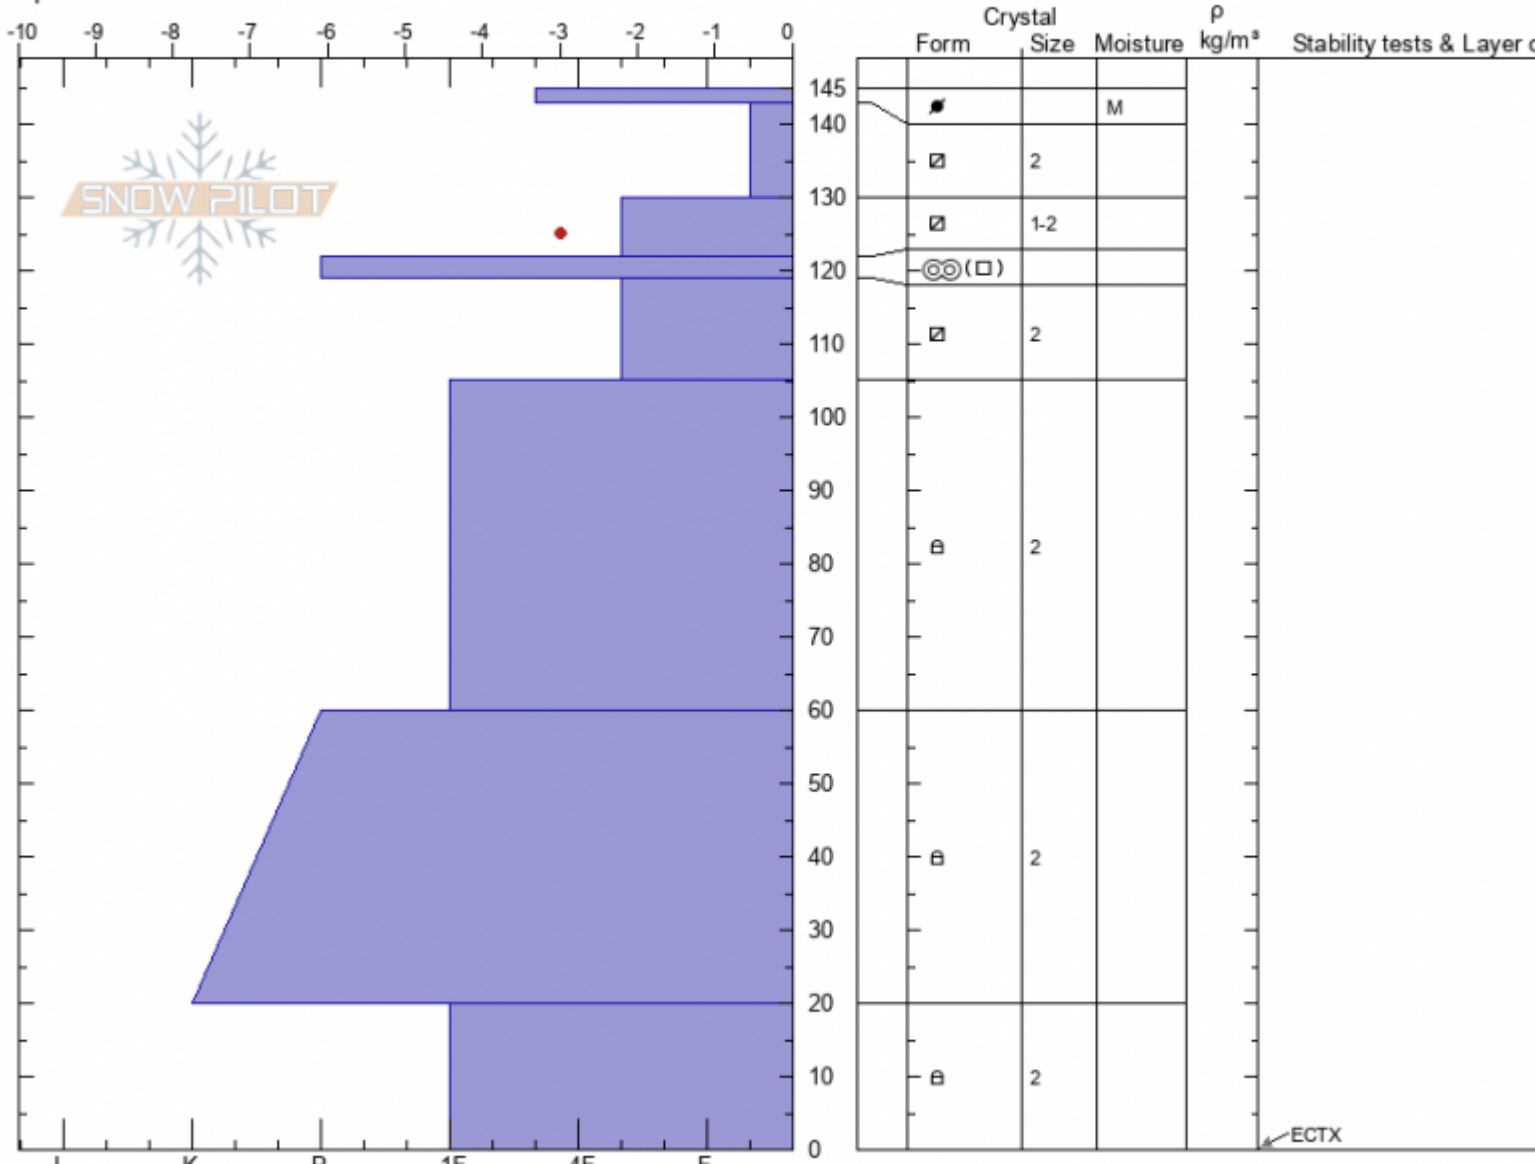

Marge
Lionhead Range
MT
Elevation: 9032 ft
Aspect: 65°
Specifics:

Doug Chabot-Admin
03/03/2022 - 9:00am
Co-ord: 44.71666N, -111.31885W
Slope Angle: 32°
Wind Loading: previous

Stability: Good
Air Temperature: 0°C
Sky Cover: CLR
Precipitation: NO
Wind: Calm

HS:145 Layer Notes:

Notes: An east wind 2 weeks ago may have eroded away some depth.
20 cm deep temperature is -3C.

Advisory Region
Lionhead Range
Longitude
-111.32W
Latitude
44.71N
Lionhead Range, 2022-03-03