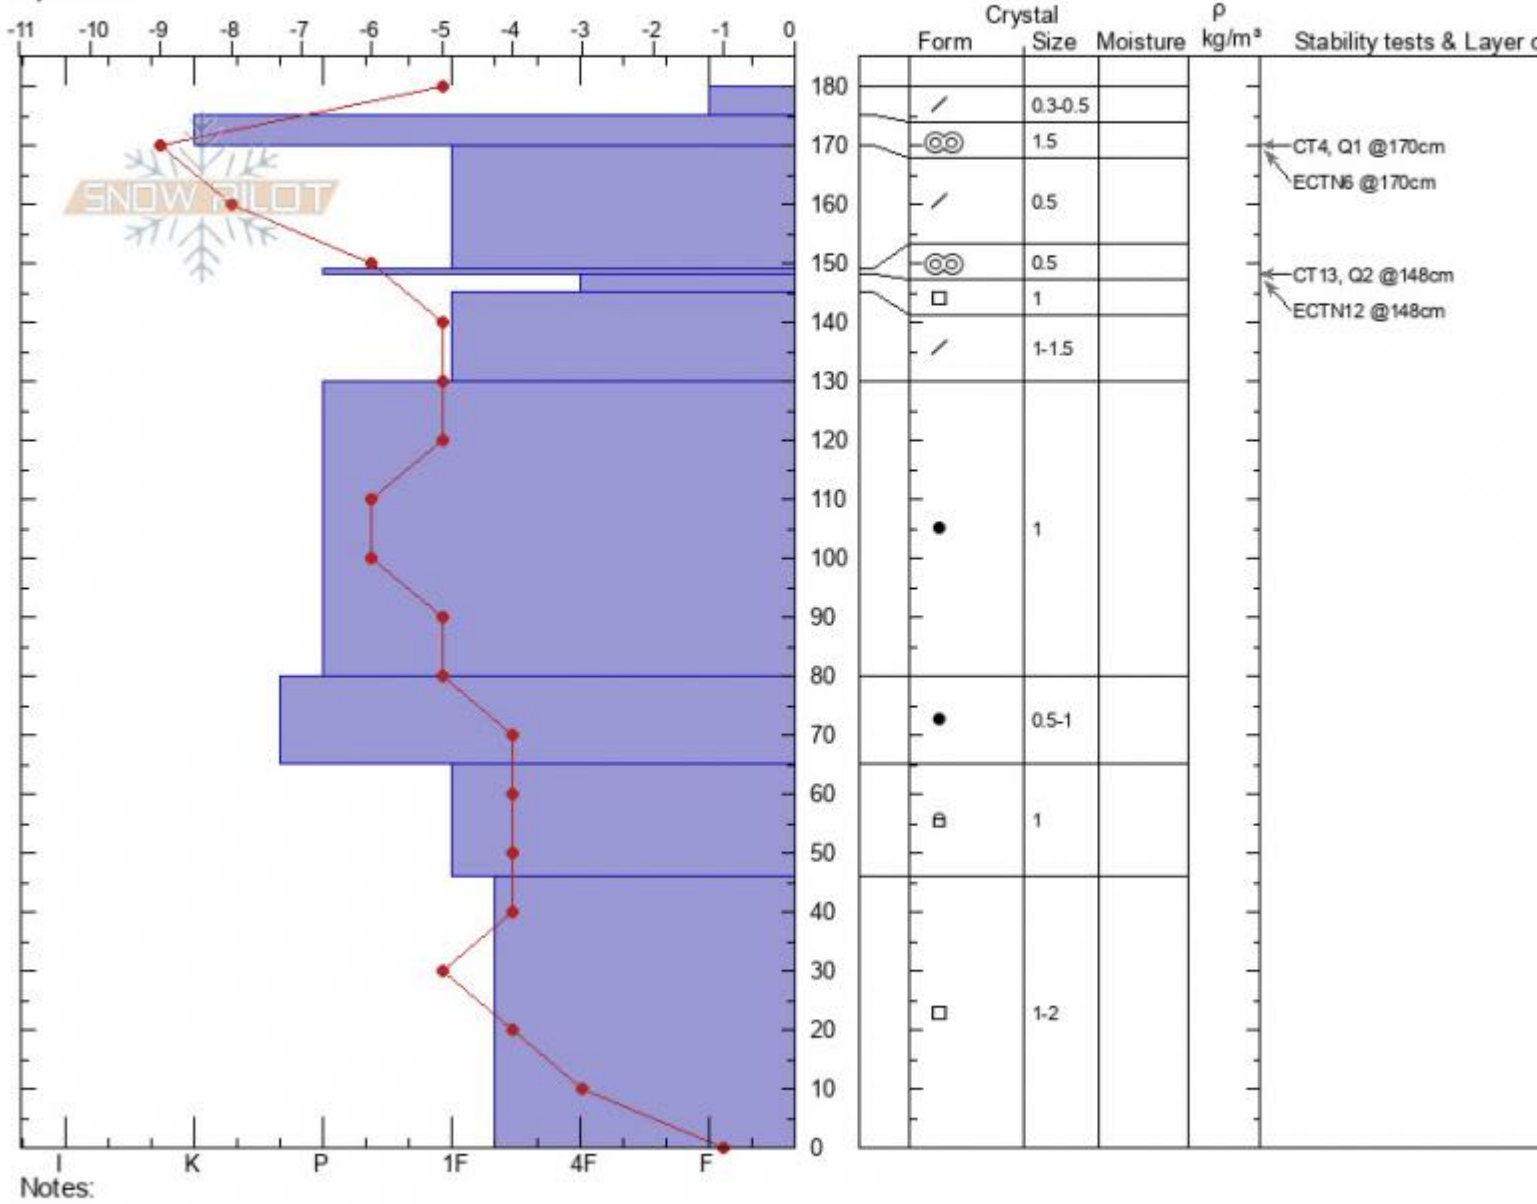

**Cooke City Pit**  
**Beartooths**  
**MT**  
 Elevation: **8591 ft**  
 Aspect: **S**  
 Specifics:

**Michael Murray**  
**03/06/2022 - 11:13am**  
 Co-ord: **45.03381N, -109.96656W**  
 Slope Angle: **22°**  
 Wind Loading:

Stability:  
 Air Temperature: **-6°C**  
 Sky Cover: **BKN**  
 Precipitation: **NO**  
 Wind: **N Calm**

**HS:180** Layer Notes:  
**PF: 15** 148-145cm: **Problematic layer**  
**PS: 2**

Advisory Region  
 Cooke City  
 Longitude  
 -109.98W  
 Latitude  
 45.03N  
 Cooke City, 2022-03-06