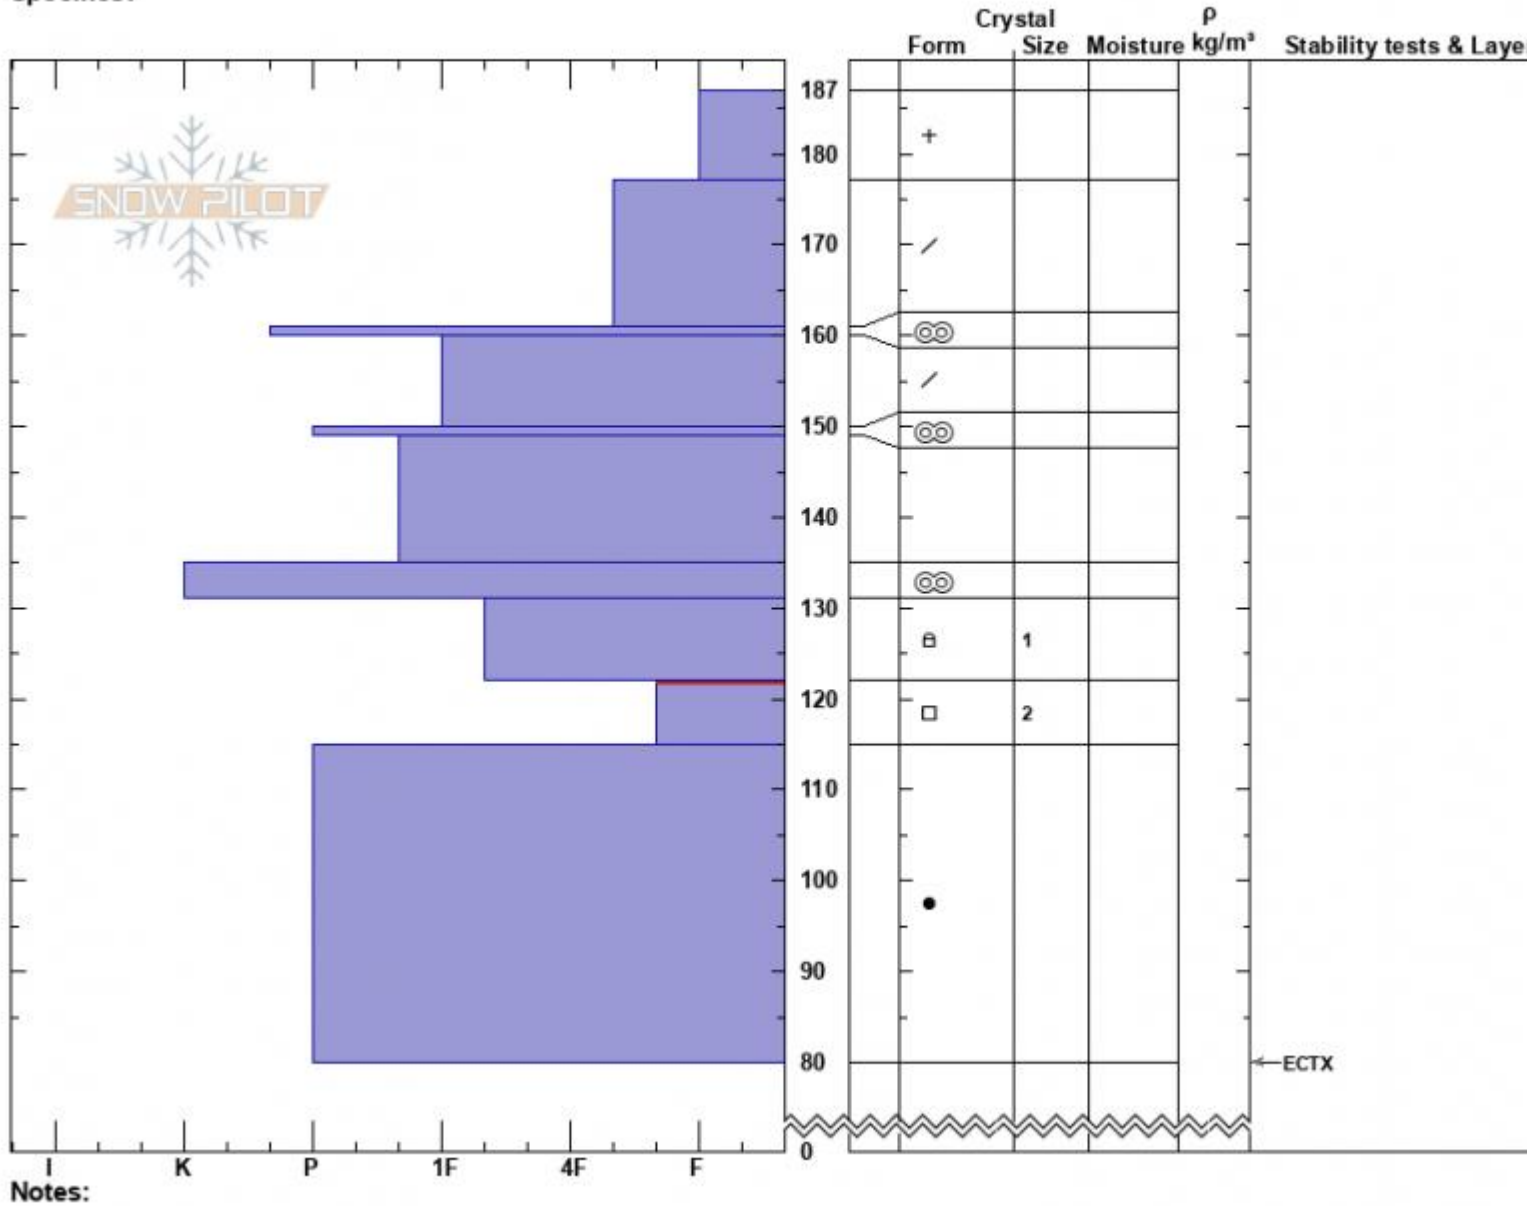

Throne East Profile  
 Bridger Range  
 MT  
 Elevation: 8098 ft  
 Aspect: 89°  
 Specifics:

Dave Zinn  
 03/20/2022 - 10:00am  
 Co-ord: 45.88405N, -110.94990W  
 Slope Angle: 32°  
 Wind Loading: no

Stability: Good  
 Air Temperature:  
 Sky Cover: OVC  
 Precipitation: S1  
 Wind: W Calm

HS:187 Layer Notes:  
 122-115cm: Problematic layer

Notes:  
 Advisory Region  
 Bridger Range  
 Longitude  
 -110.95W  
 Latitude  
 45.88N  
 Bridger Range, 2022-03-20