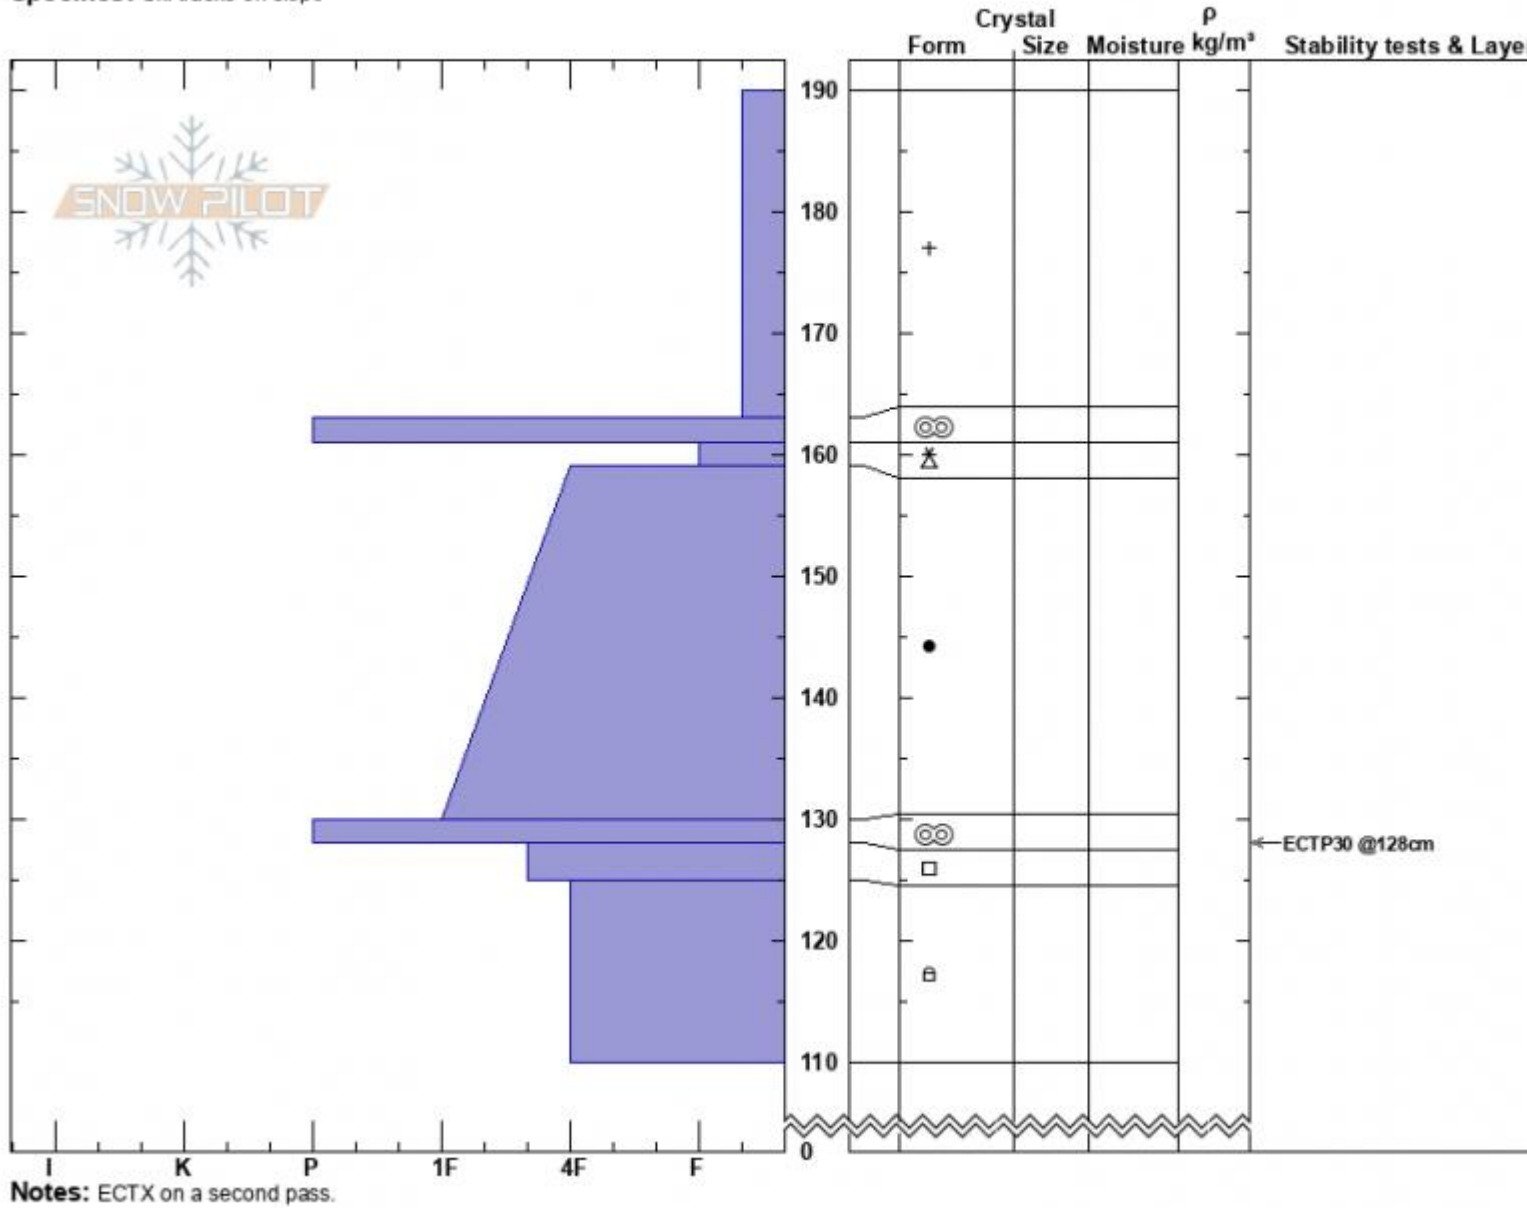

Spanky's
 Madison Range-N
 MT
 Elevation: 9140 ft
 Aspect: 60°
 Specifics: Ski tracks on slope

Hannah Marshall
 03/20/2022 - 1:00pm
 Co-ord: 45.32442N, -111.38086W
 Slope Angle:
 Wind Loading:

Stability:
 Air Temperature:
 Sky Cover:
 Precipitation: S-1
 Wind: NW Moderate

HS:190 Layer Notes:

Advisory Region
 Northern Madison
 Longitude
 -111.38W
 Latitude
 45.34N
 Northern Madison, 2022-03-20