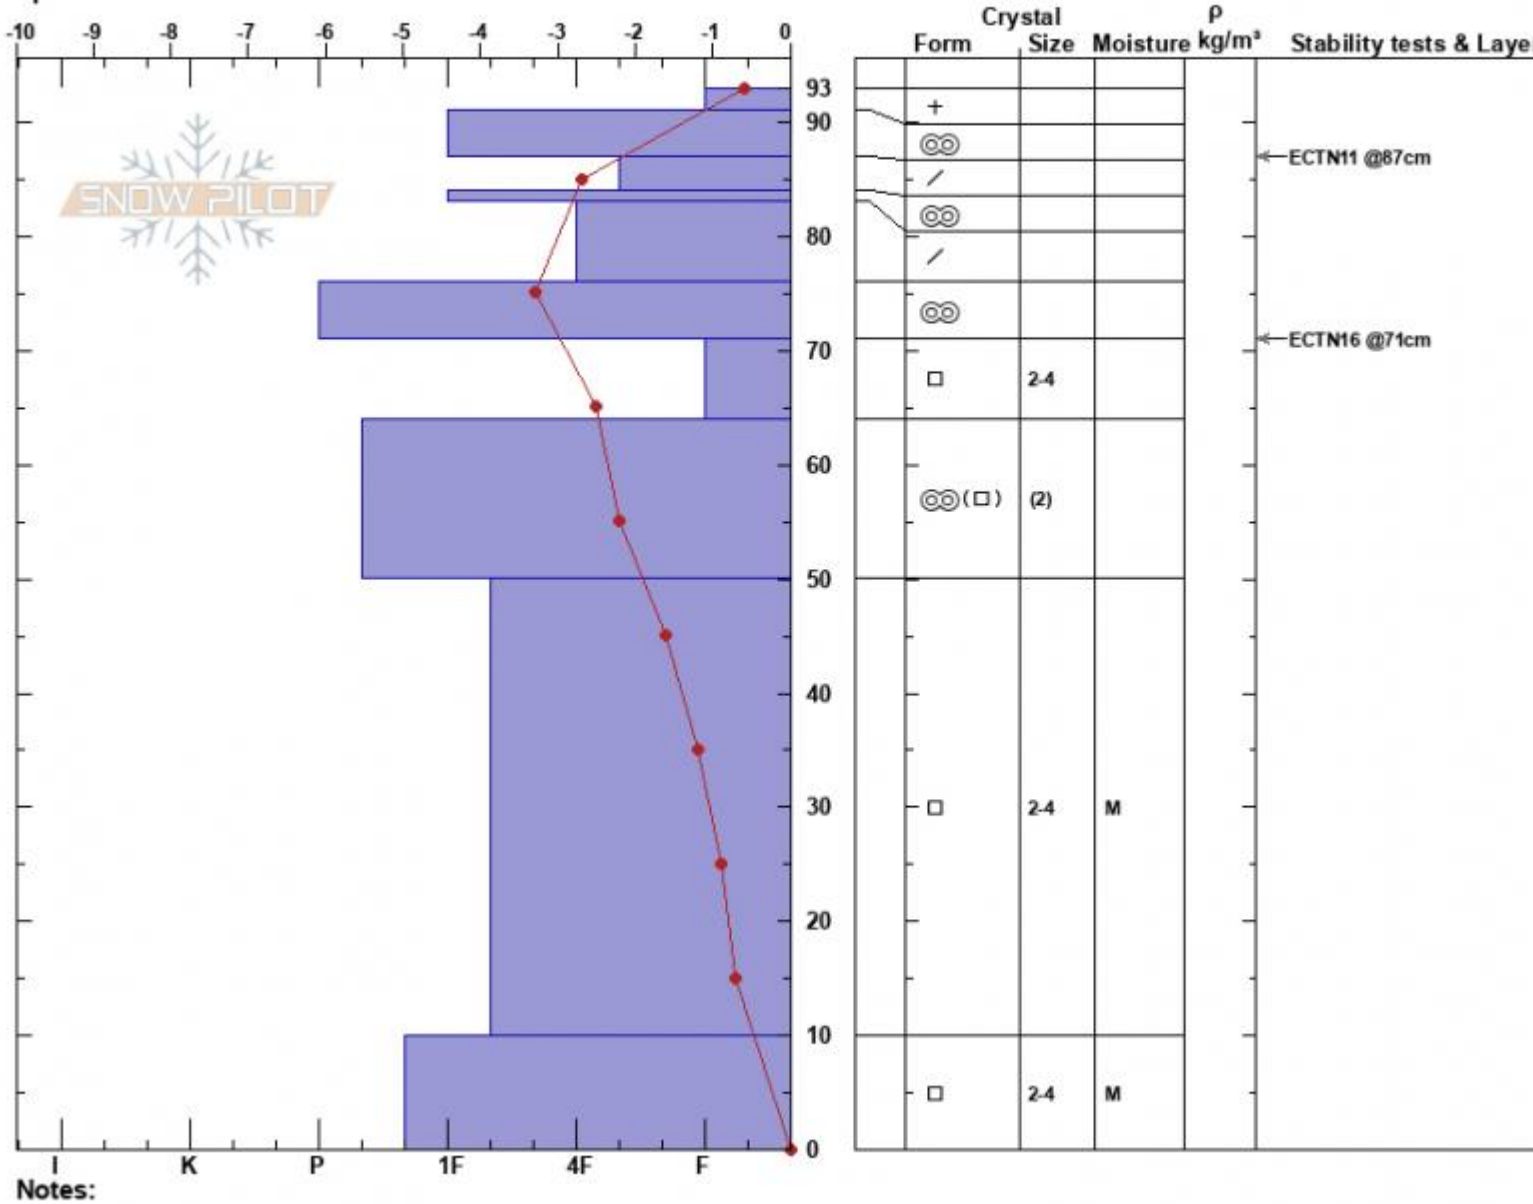

Hebgen Lake  
 Lionhead Range  
 MT  
 Elevation: 8846 ft  
 Aspect: 150°  
 Specifics:

Hannah Marshall  
 03/22/2022 - 12:00pm  
 Co-ord: 44.83918N, -111.34193W  
 Slope Angle: 20°  
 Wind Loading:

Stability: Good  
 Air Temperature: -1.5°C  
 Sky Cover: FEW  
 Precipitation: NO  
 Wind:  
 HS:93  
 PF:50  
 Layer Notes:  
 71-64cm: Problematic layer

Advisory Region  
 Lionhead Range  
 Longitude  
 -111.34W  
 Latitude  
 44.84N  
 Lionhead Range, 2022-03-22