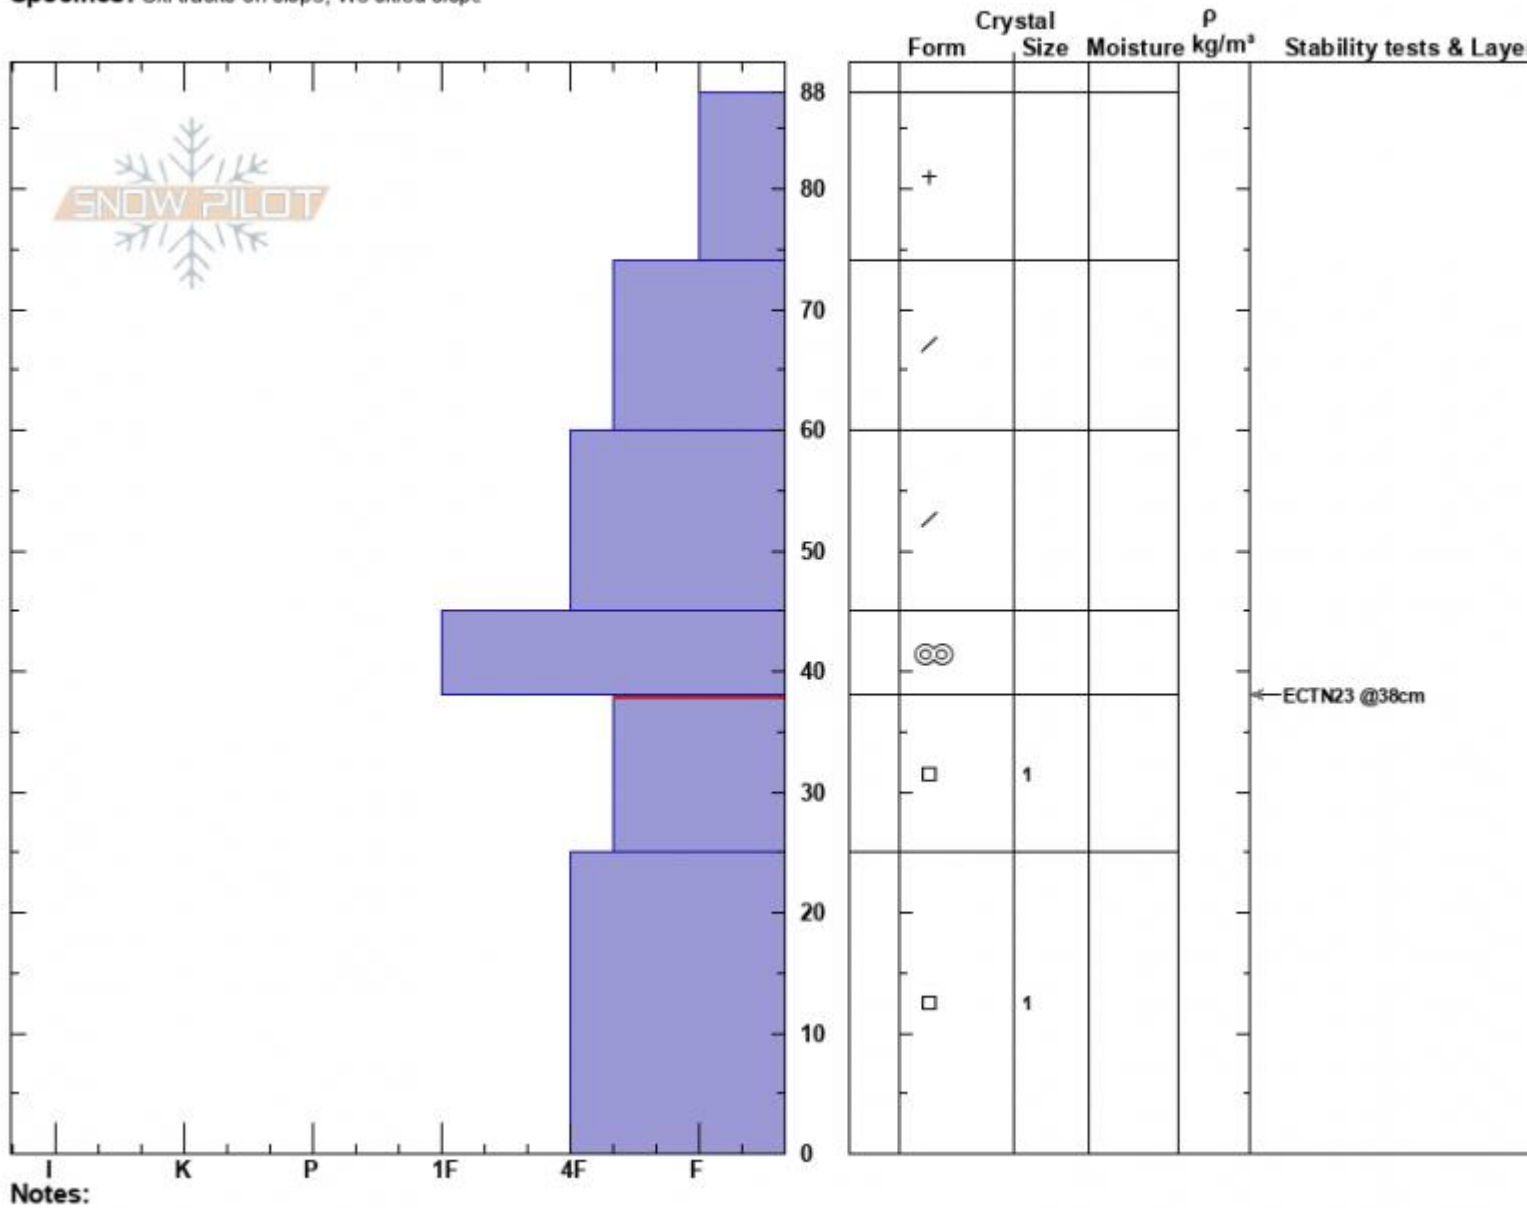

The Ramp
 Bridger Range
 MT
 Elevation: 8159 ft
 Aspect:
 Specifics: Ski tracks on slope; We skied slope

Dave Zinn
 11/12/2022 - 12:00pm
 Co-ord: 45.82925N, -110.93129W
 Slope Angle: 33°
 Wind Loading:

Stability: Good
 Air Temperature:
 Sky Cover: FEW
 Precipitation: NO
 Wind: Calm

HS:88
 Layer Notes:
 38-25cm: Problematic layer

Advisory Region
 Bridger Range
 Longitude
 -110.93W
 Latitude
 45.83N
 Bridger Range, 2022-11-12