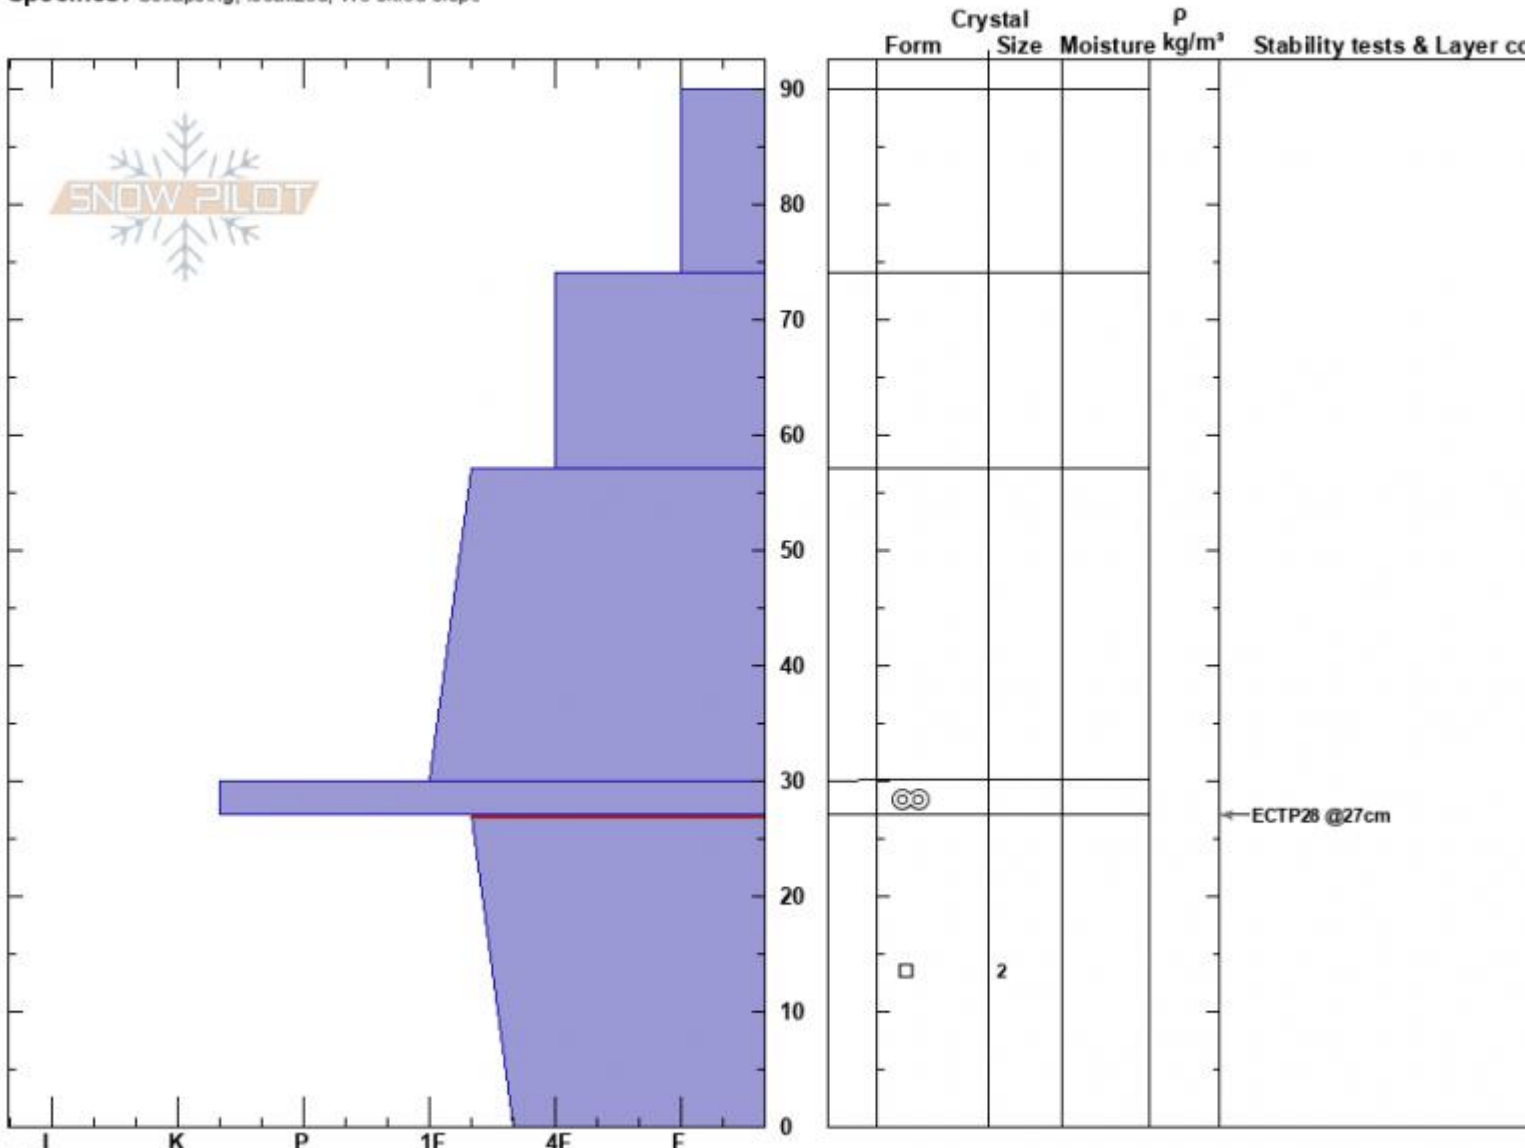

east Mt. Henderson
 Beartooths
 MT
 Elevation: 9450 ft
 Aspect: 95°
 Specifics: Collapsing, localized; We skied slope

Beau Fredlund
 11/12/2022 - 11:00am
 Co-ord:
 Slope Angle: 29°
 Wind Loading:

Stability:
 Air Temperature:
 Sky Cover: CLR
 Precipitation: NO
 Wind: Calm

HS:90
 Layer Notes:
 27-0cm: Problematic layer

Notes: Snowpit location was in a relatively wind sheltered area. Above the snowpit location, much of the east facing terrain was significantly wind affected/ 1F s recent storm and not optimal for skiing. It seemed like all other aspects around the Mt. Henderson area (S, W and N) had less surface wind affect.

No avalanche activity observed.

Advisory Region
 Cooke City
 Longitude
 -109.95W
 Latitude
 45.05N

Avalanche Details: [Large collapses near Cooke City](#)
 Cooke City, 2022-11-13