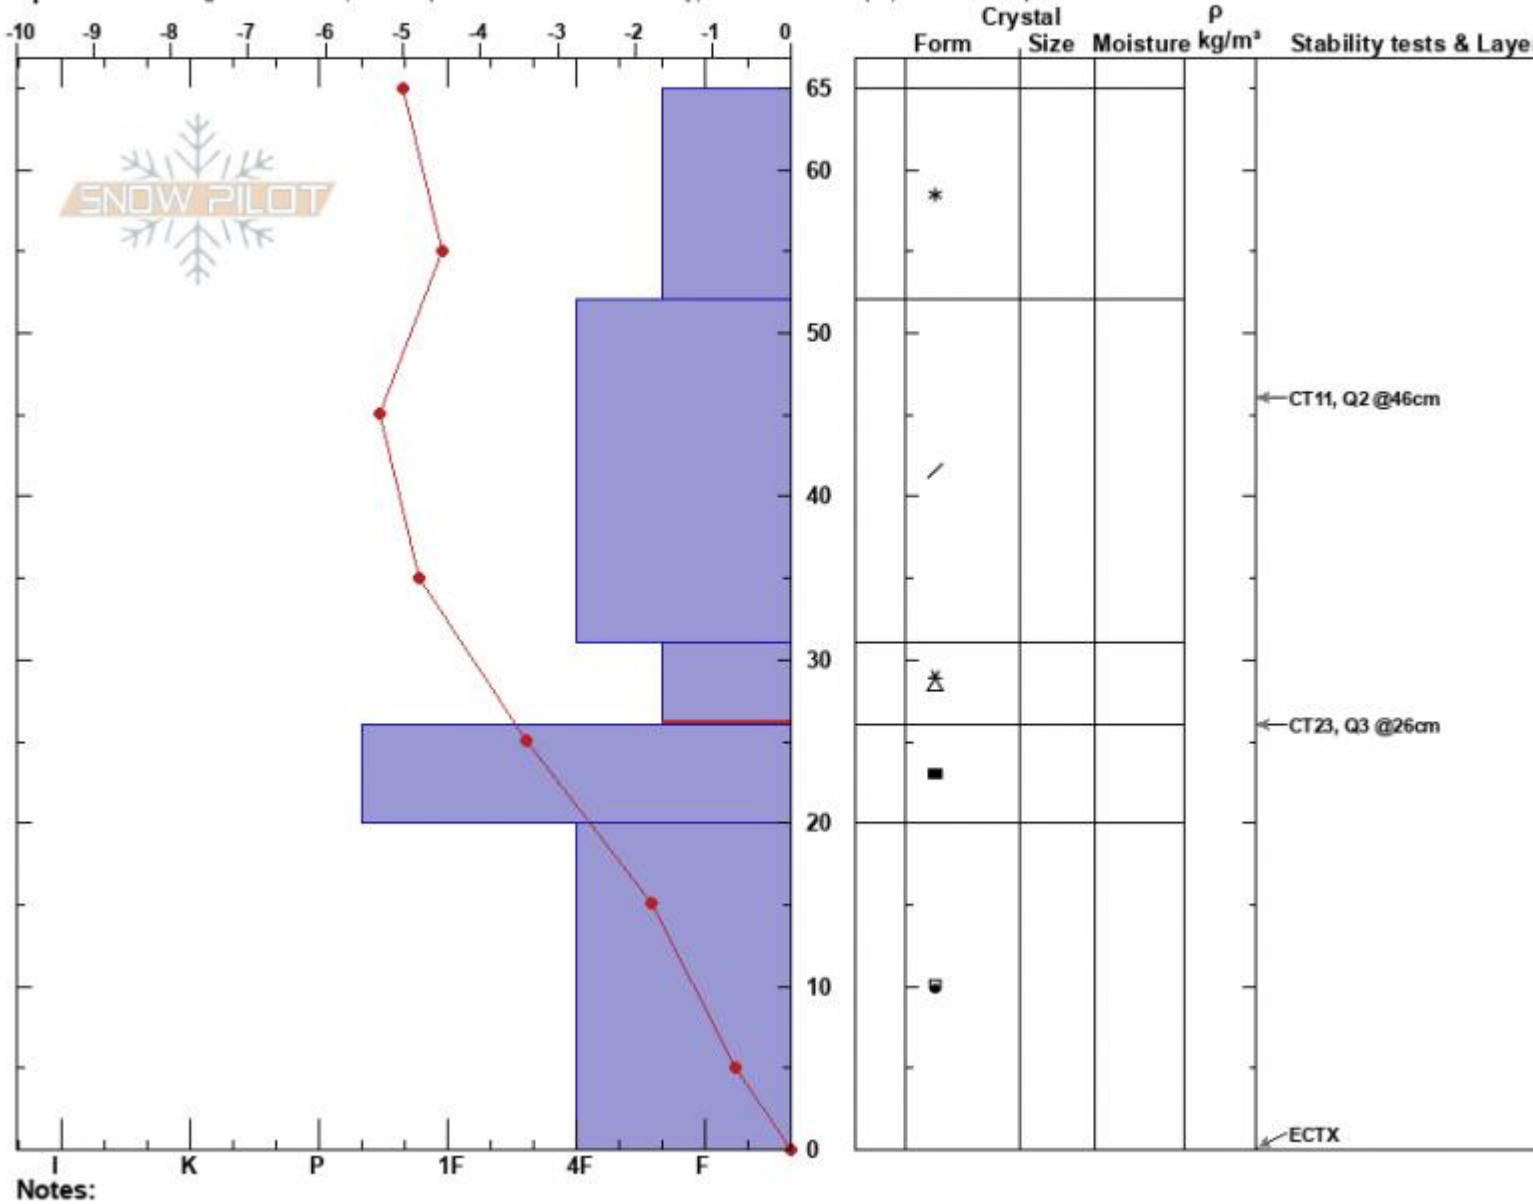

Hidden Gulley  
 Bridger Range  
 MT  
 Elevation: 7460 ft  
 Aspect: E

Ethan Jeannette  
 11/13/2022 - 12:00pm  
 Co-ord: 45.82462N, -110.92463W  
 Slope Angle: 25°  
 Wind Loading: no

Stability: Good  
 Air Temperature: -5°C  
 Sky Cover: OVC  
 Precipitation: S1  
 Wind: Calm

HS:65  
 Layer Notes:  
 31-26cm: Problematic layer

Specifics: Pit dug in a Ski Area; Pit is representative of backcountry; Ski tracks on slope; We skied slope

Notes:

Advisory Region  
 Bridger Range  
 Longitude  
 -110.92W  
 Latitude  
 45.82N  
 Bridger Range, 2022-11-14