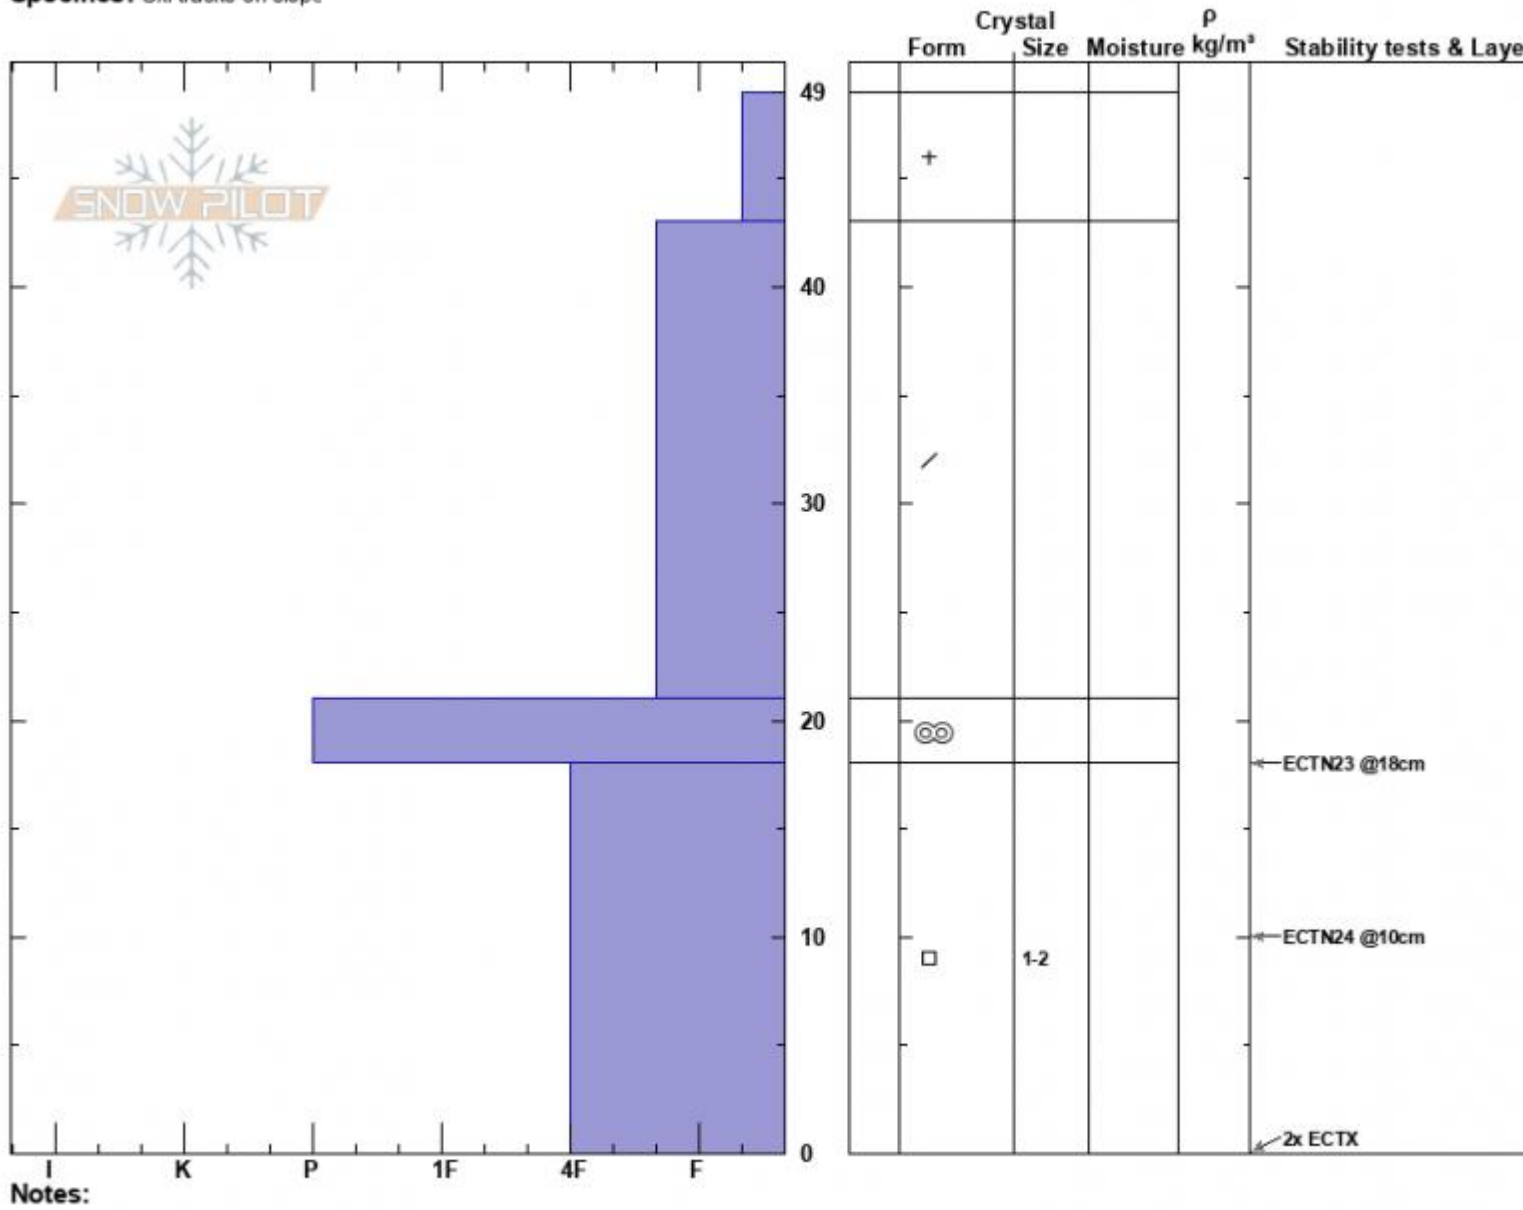

Beehive/Tyler's
 Madison Range-N
 MT
 Elevation: 9061 ft
 Aspect: 250°
 Specifics: Ski tracks on slope

Alex Marienthal
 11/13/2022 - 12:20pm
 Co-ord: 45.32354N, -111.38208W
 Slope Angle: 35°
 Wind Loading: no

Stability: Good
 Air Temperature:
 Sky Cover: OVC
 Precipitation: S1
 Wind: NE Light Breeze

HS:49 Layer Notes:

Notes:
 Advisory Region
 Northern Madison
 Longitude
 -111.39W
 Latitude
 45.34N
 Northern Madison, 2022-11-13