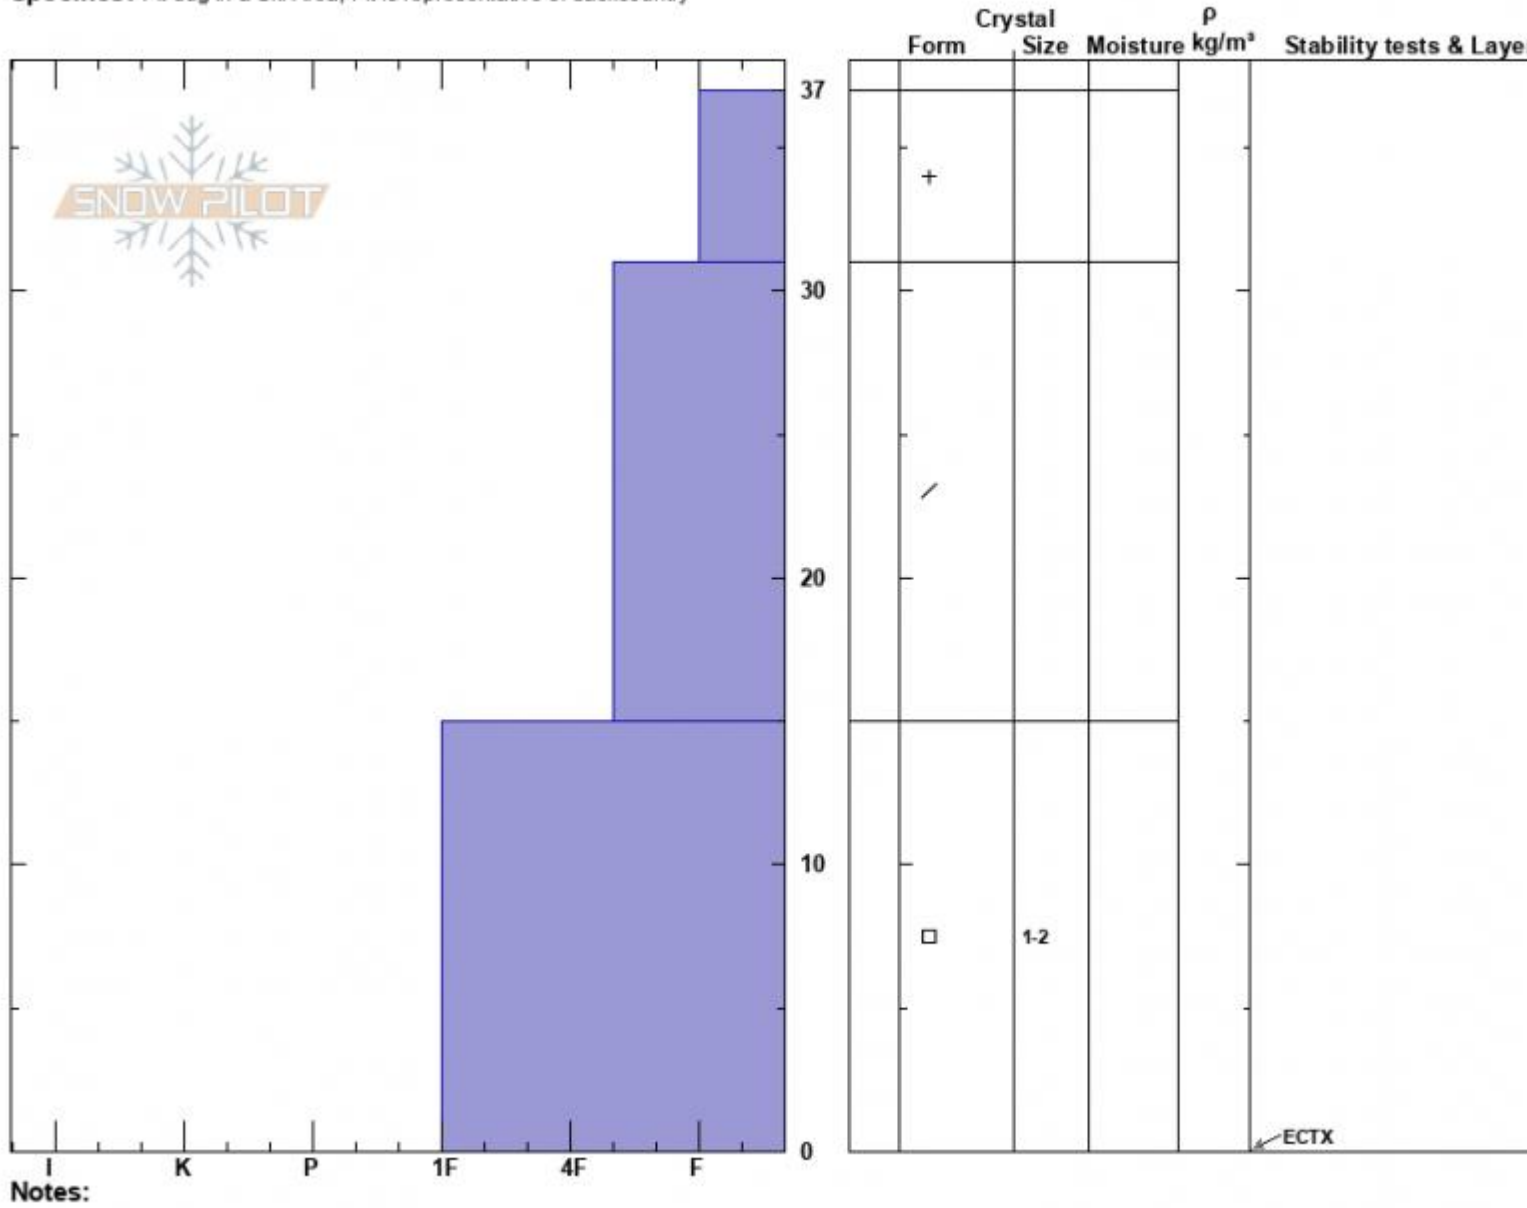

Fingers Meadow
 Bridger Range
 MT
 Elevation: 7921 ft
 Aspect: 100°
 Specifics: Pit dug in a Ski Area; Pit is representative of backcountry

Dave Zinn
 11/15/2022 - 11:15am
 Co-ord: 45.80559N, -110.92734W
 Slope Angle: 20°
 Wind Loading:

Stability: Very Good
 Air Temperature:
 Sky Cover: SCT
 Precipitation: NO
 Wind: N Light Breeze

HS:37
 PF:20
 Layer Notes:

Notes:
 Advisory Region
 Bridger Range
 Longitude
 -110.92W
 Latitude
 45.82N
 Bridger Range, 2022-11-15