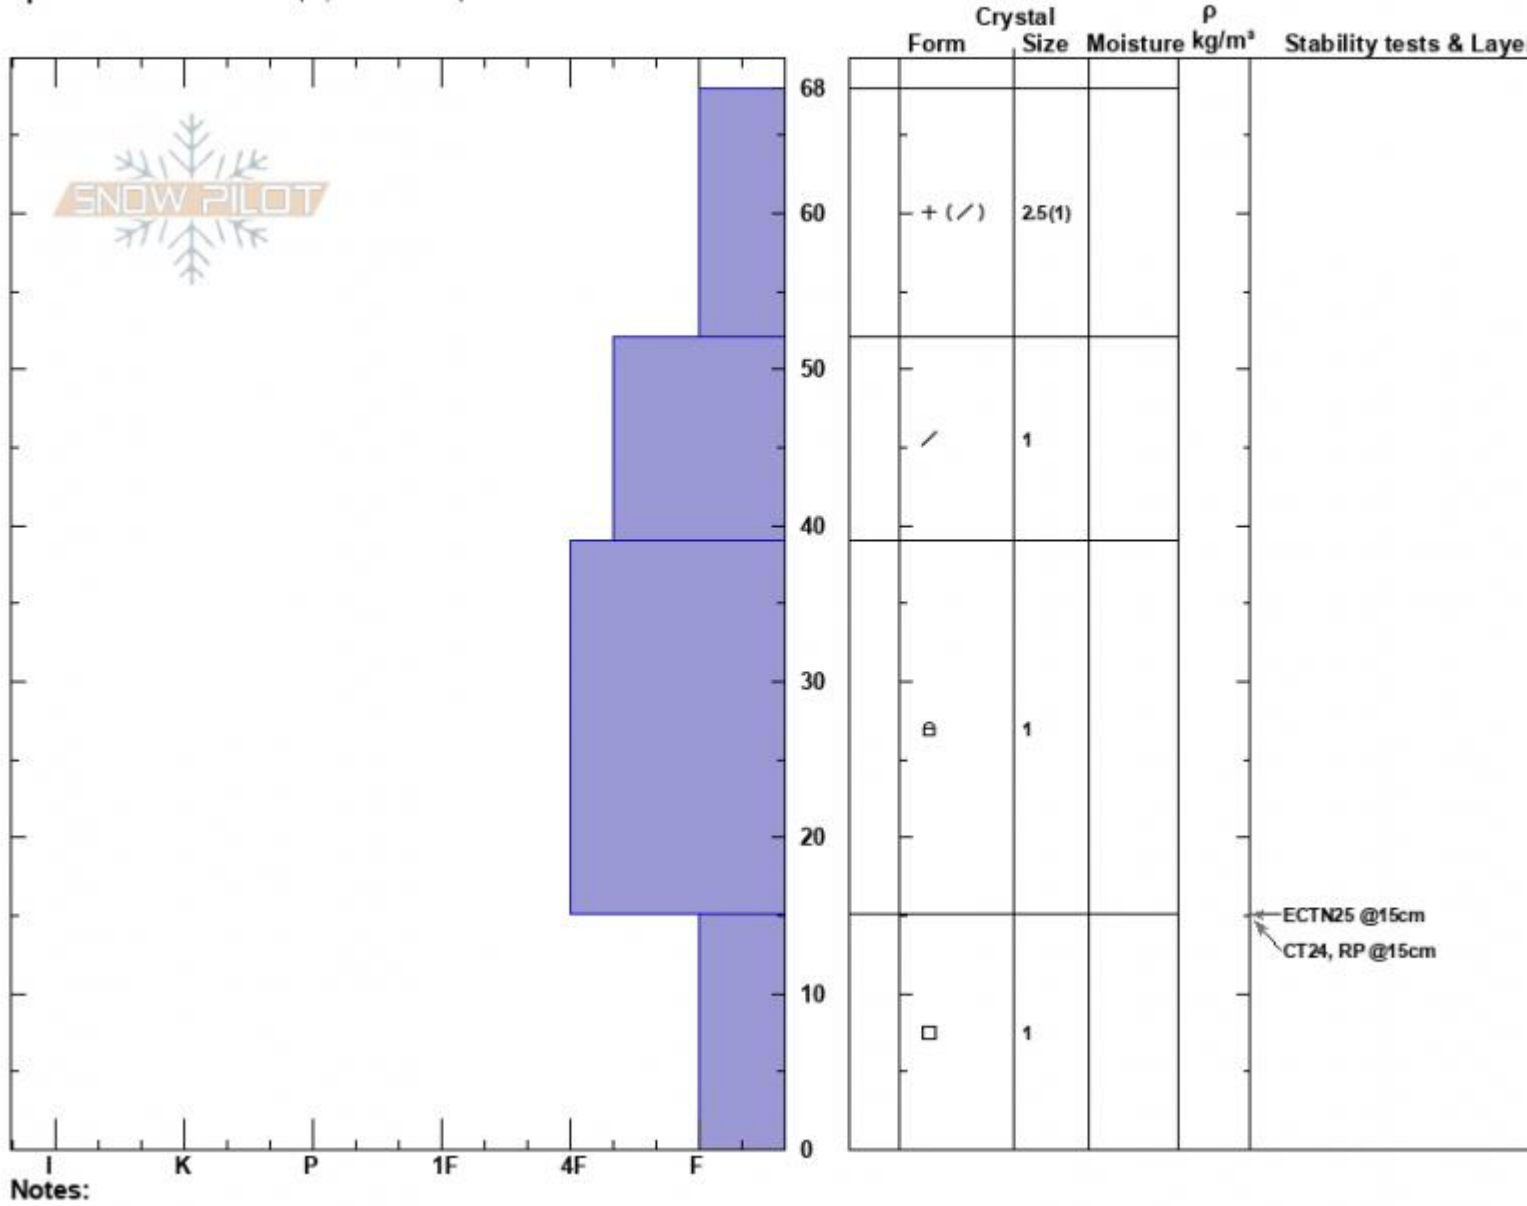

Bacon Rind South
 Madison Range-S
 MT
 Elevation: 8835 ft
 Aspect: E
 Specifics: Ski tracks on slope; We skied slope

Mike Lavery
 11/16/2022 - 10:20am
 Co-ord: 44.95996N, -111.09943W
 Slope Angle: 18°
 Wind Loading:

Stability: Good
 Air Temperature:
 Sky Cover: BKN
 Precipitation: S-1
 Wind: Calm

HS:68
 Layer Notes:
 15-0cm: Problematic layer

Advisory Region
 Southern Madison
 Longitude
 -111.10W
 Latitude
 44.96N
 Southern Madison, 2022-11-17