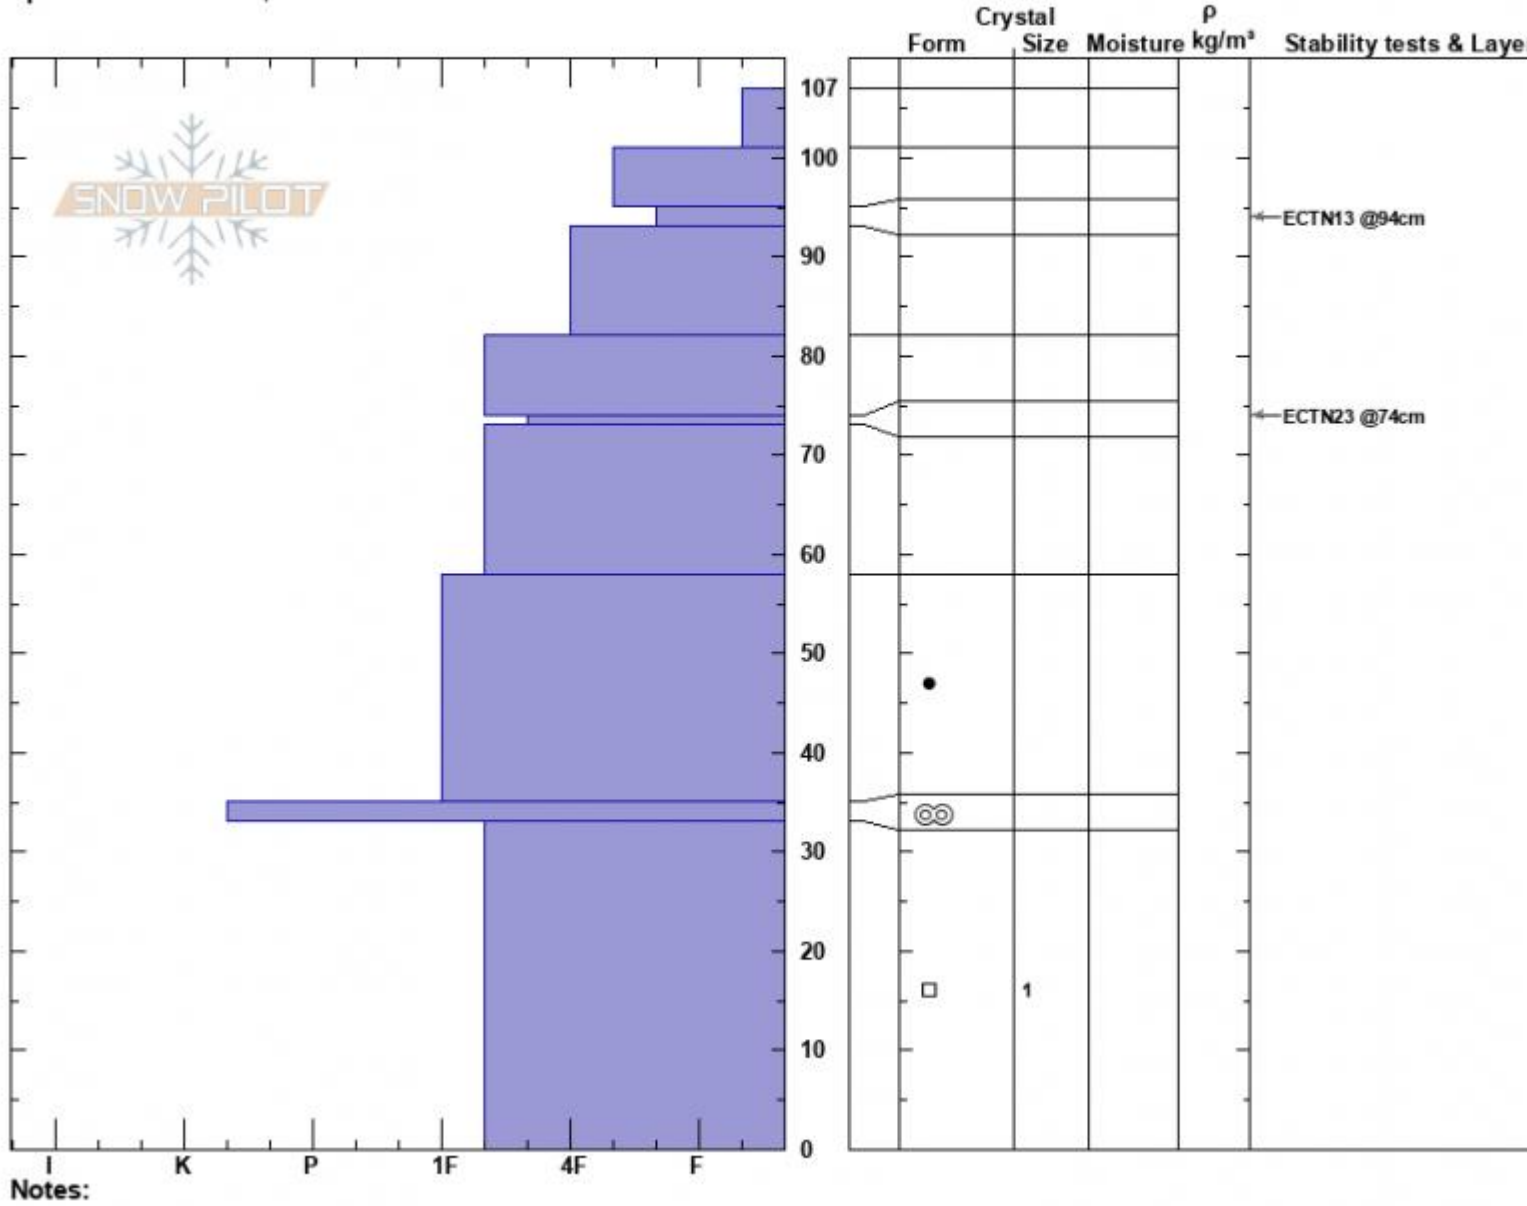

west Woody Ridge  
 Absaroka Range  
 MT  
 Elevation: 9993 ft  
 Aspect: 273°  
 Specifics: We skied slope

Beau Fredlund  
 11/16/2022 - 2:30pm  
 Co-ord: 44.98433N, -109.92371E  
 Slope Angle: 27°  
 Wind Loading:

Stability:  
 Air Temperature:  
 Sky Cover:  
 Precipitation: S-1  
 Wind: Light Breeze

HS:107    Layer Notes:  
 33-0cm: Problematic layer

Advisory Region  
 Cooke City  
 Longitude  
 -109.92W  
 Latitude  
 44.97N  
 Cooke City, 2022-11-24