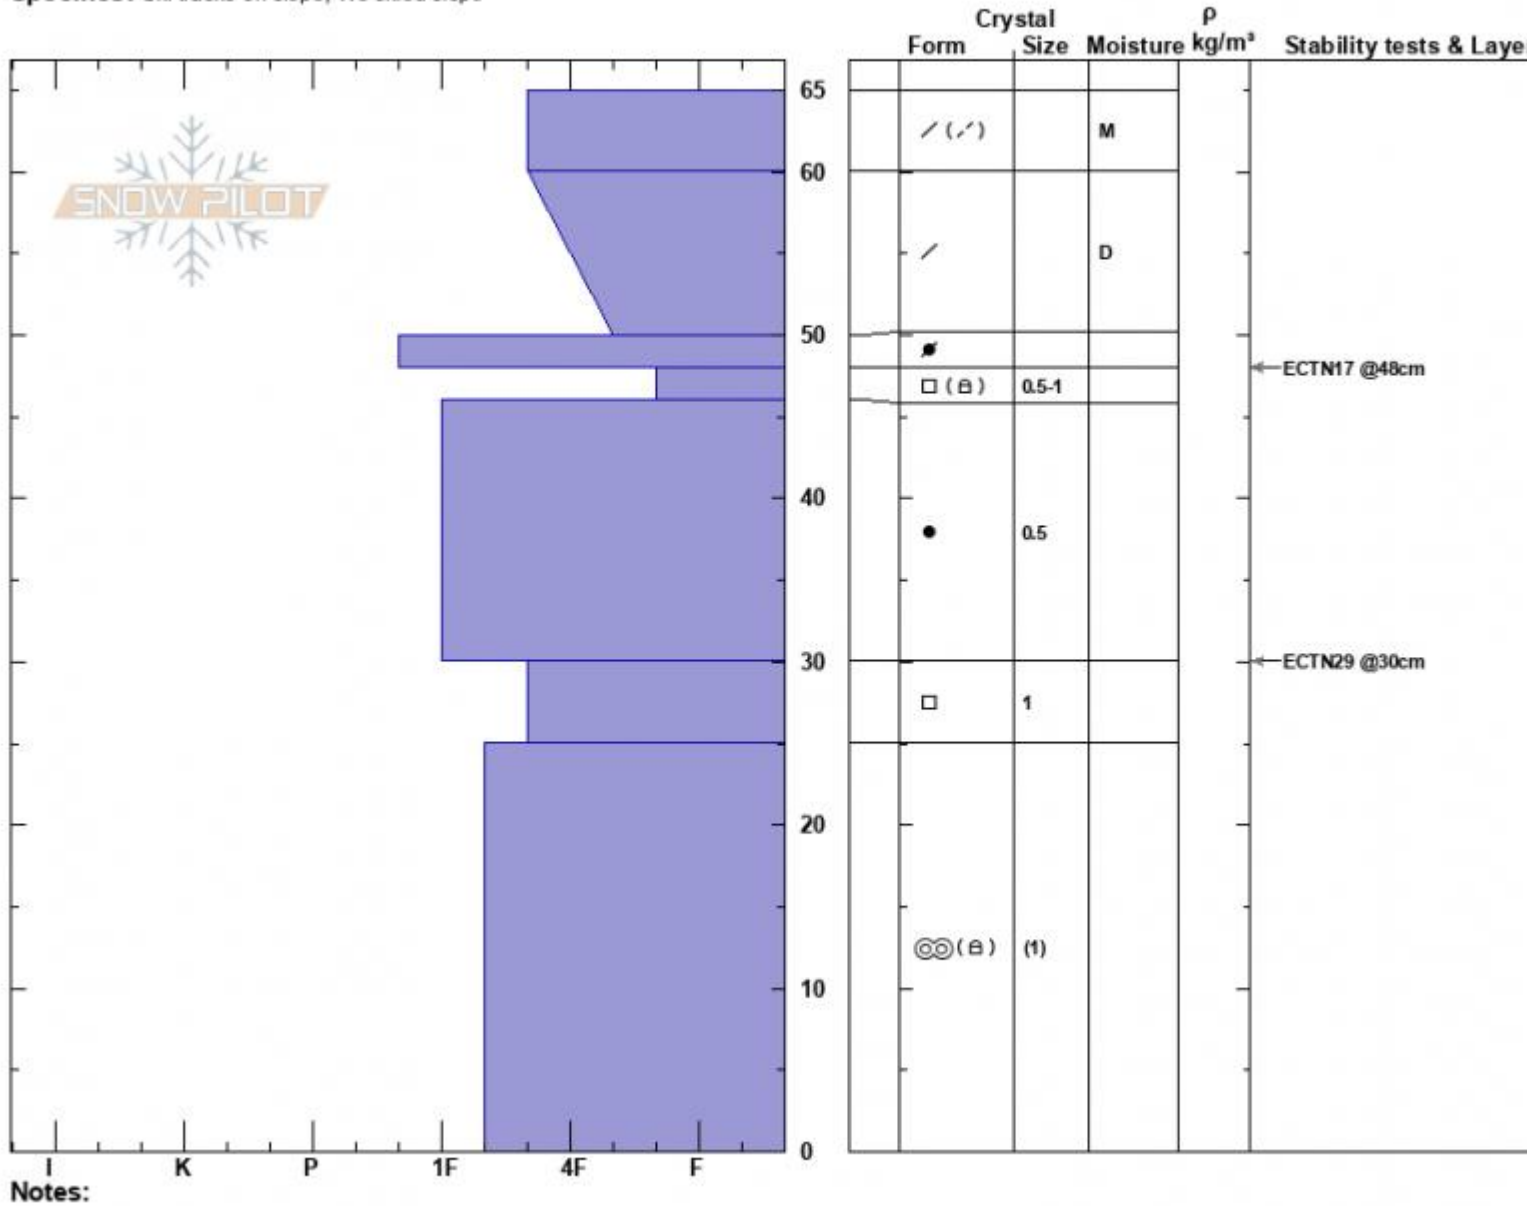

Bradley's meadow
 Bridger Range
 MT
 Elevation: 7800 ft
 Aspect: 80°
 Specifics: Ski tracks on slope; We skied slope

Alex Marienthal
 11/25/2022 - 12:44pm
 Co-ord: 45.83030N, -110.92707W
 Slope Angle: 21°
 Wind Loading: yes

Stability: Good
 Air Temperature: 7°C
 Sky Cover: FEW
 Precipitation: NO
 Wind: Calm

HS:65
 Layer Notes:
 48-46cm: Problematic layer

Advisory Region
 Bridger Range
 Longitude
 -110.93W

Latitude

45.83N

Bridger Range, 2022-11-26