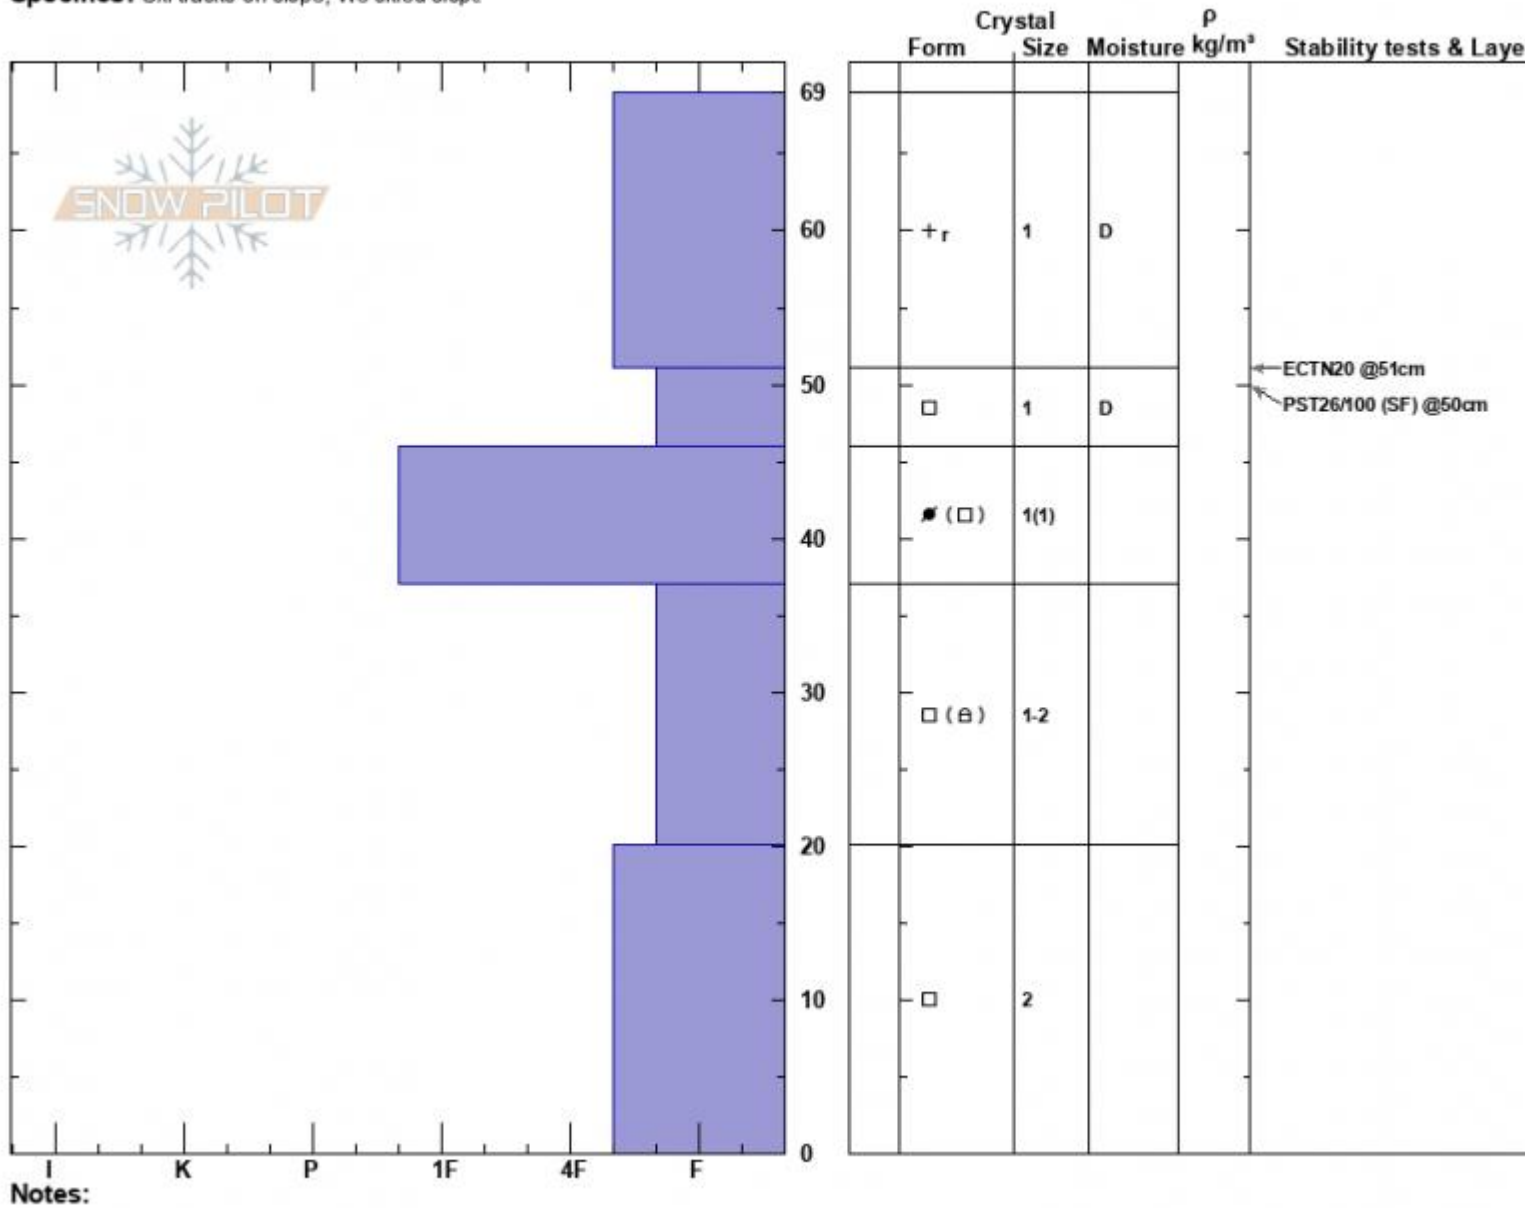

The Ramp
 Bridger Range
 MT
 Elevation: 8185 ft
 Aspect: 45°
 Specifics: Ski tracks on slope; We skied slope

Alex Marienthal
 11/25/2022 - 1:21pm
 Co-ord: 45.82903N, -110.93135W
 Slope Angle: 35°
 Wind Loading: previous

Stability: Good
 Air Temperature: 6.5°C
 Sky Cover: FEW
 Precipitation: NO
 Wind: Calm

HS:69
 Layer Notes:
 51-46cm: Problematic layer

Advisory Region
 Bridger Range
 Longitude
 -110.93W

Latitude

45.83N

Bridger Range, 2022-11-26