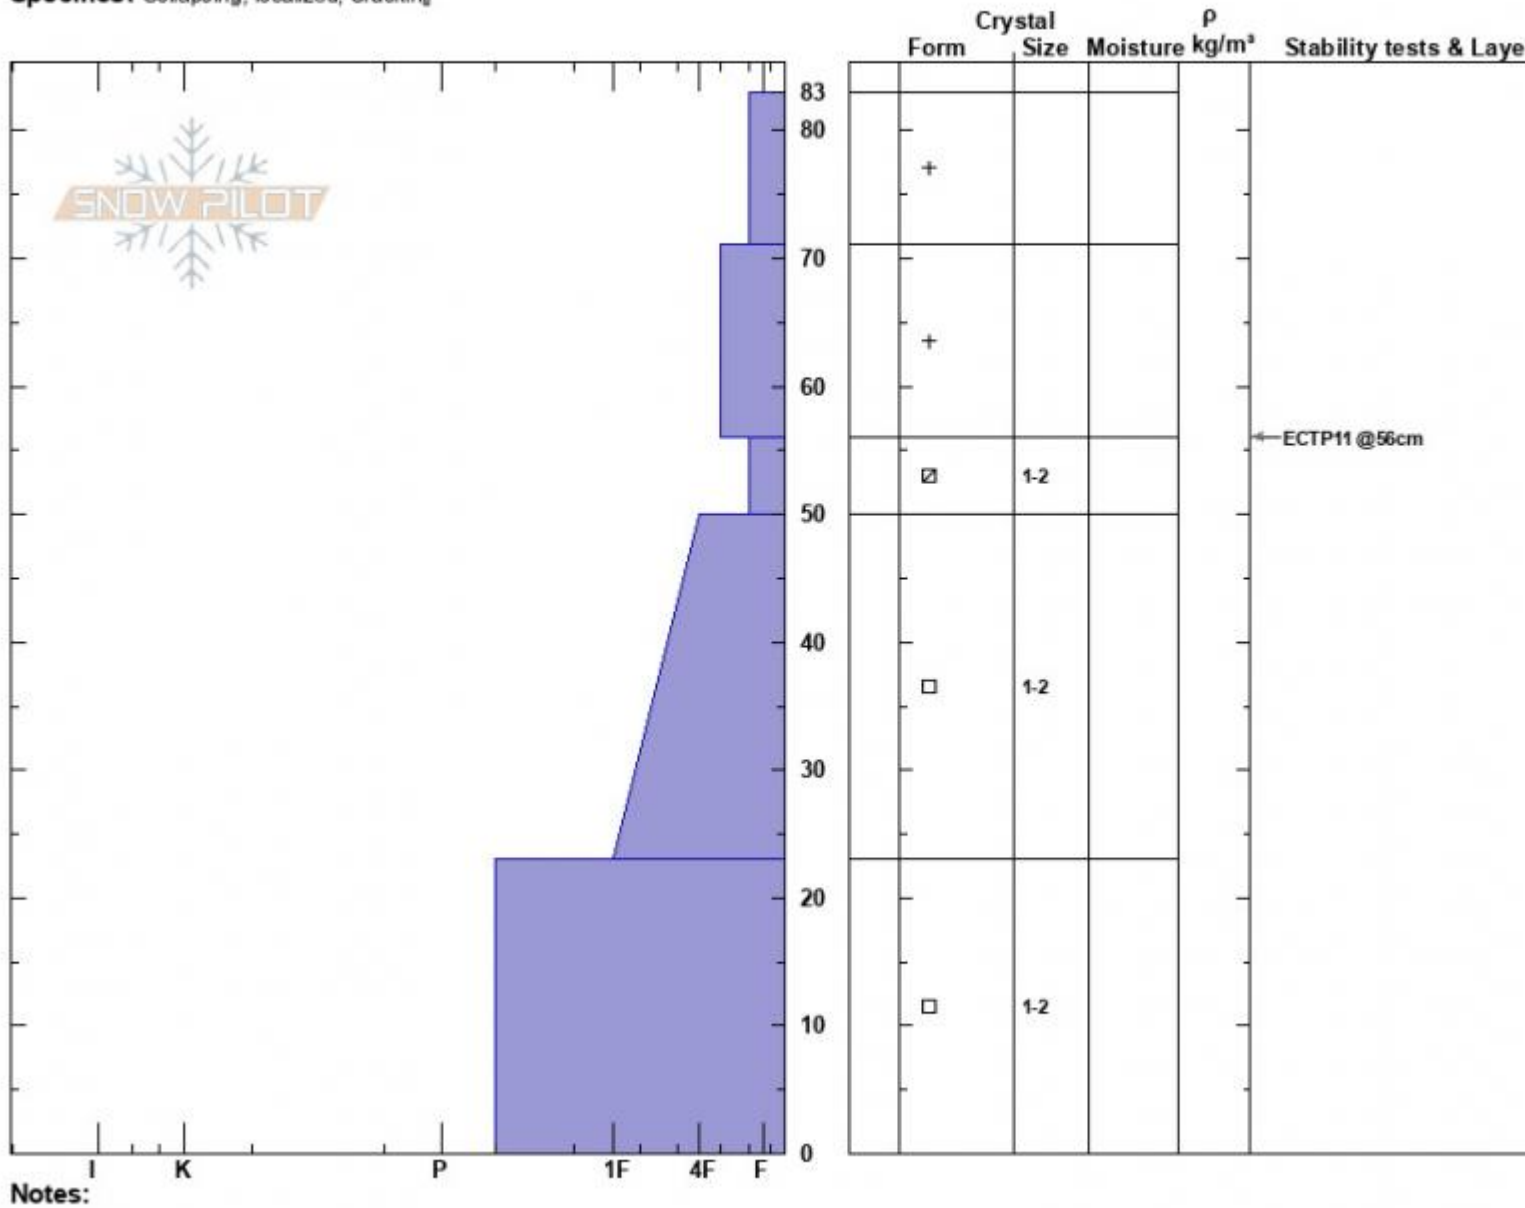

Whumpf-WYellow
 Lionhead Range
 MT
 Elevation: 8573 ft
 Aspect: 45°
 Specifics: Collapsing, localized; Cracking

Alex Haddad
 11/28/2022 - 12:38pm
 Co-ord: 44.70610N, -111.30330W
 Slope Angle: 20°
 Wind Loading: previous

Stability: Poor
 Air Temperature:
 Sky Cover: CLR
 Precipitation: NO
 Wind: Calm

HS:83
 PF:35
 PS:10
 Layer Notes:
 56-50cm:Problematic layer

Advisory Region
 Lionhead Range
 Longitude
 -111.32W
 Latitude
 44.71N
 Lionhead Range, 2022-11-29