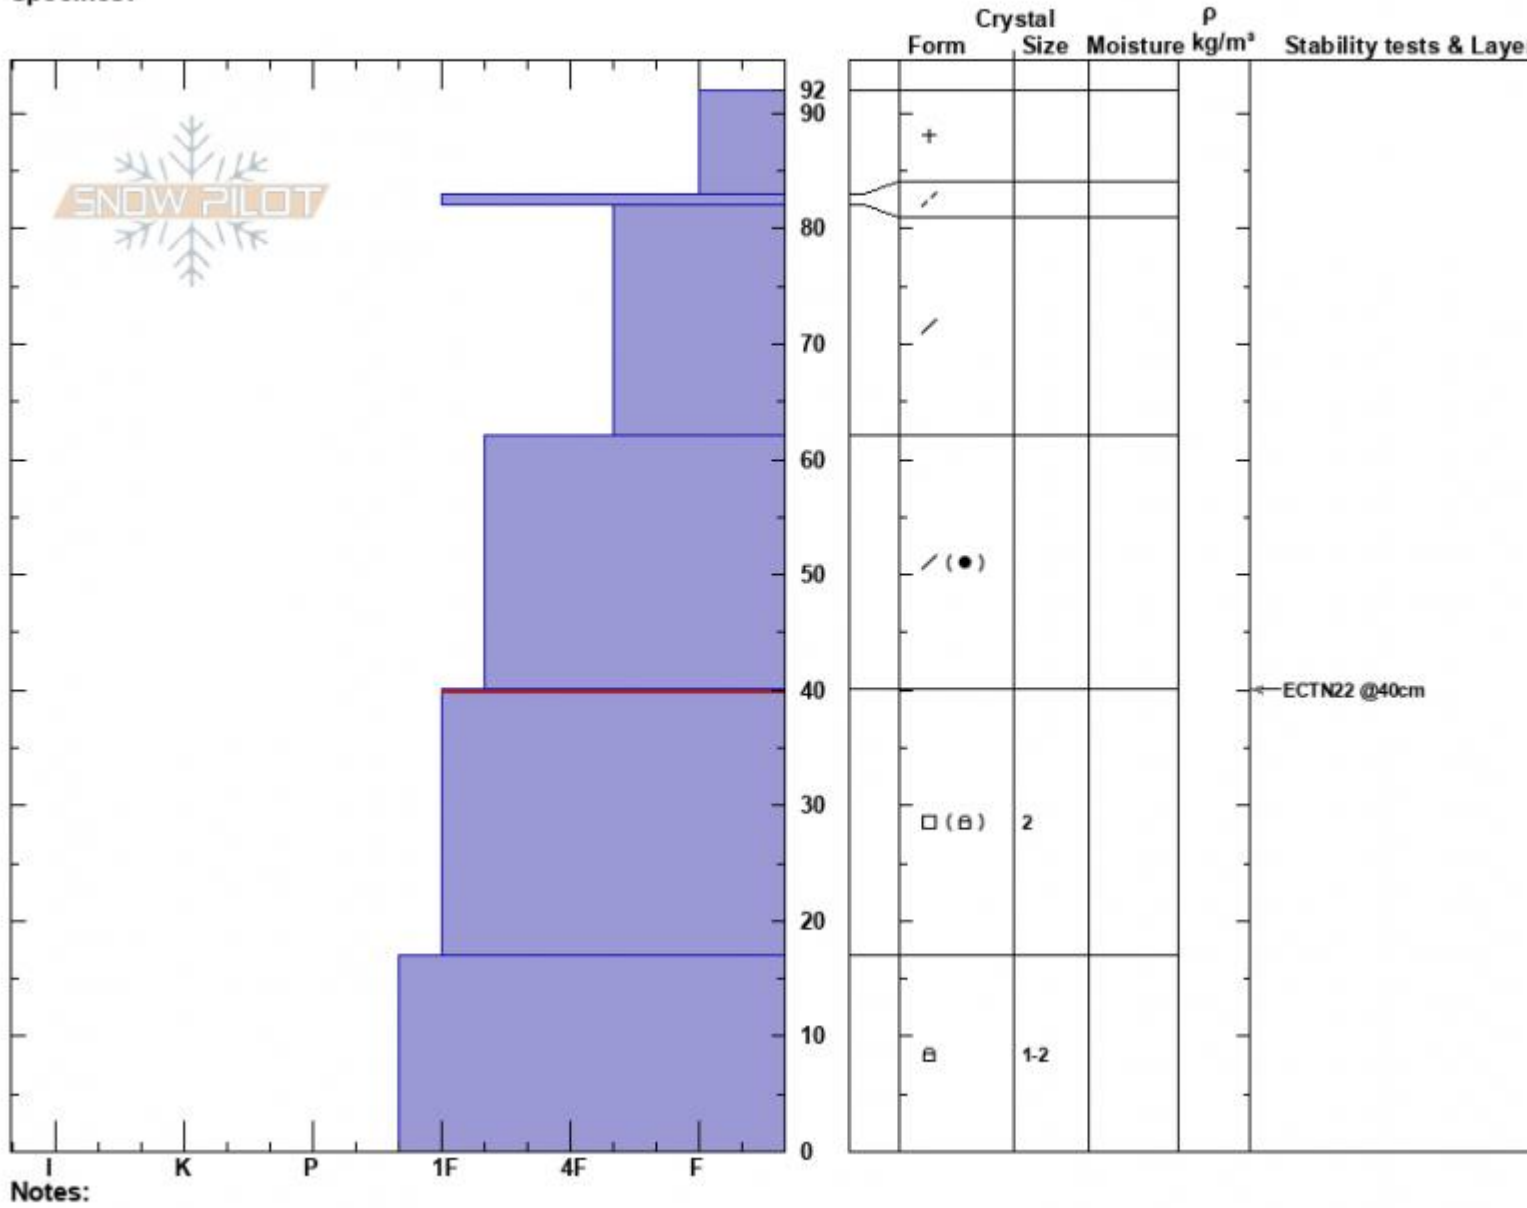

Lower Fifth Grade  
 Madison Range-N  
 MT  
 Elevation: 8707 ft  
 Aspect: 260°  
 Specifics:

Dave Zinn  
 11/29/2022 - 11:00am  
 Co-ord: 45.32680N, -111.38629W  
 Slope Angle: 15°  
 Wind Loading: no

Stability: Good  
 Air Temperature: -16°C  
 Sky Cover: OVC  
 Precipitation: S-1  
 Wind: S Light Breeze

HS:92  
 PF:80  
 Layer Notes:  
 40-17cm: Problematic layer

Advisory Region  
 Northern Madison  
 Longitude  
 -111.39W  
 Latitude  
 45.34N  
 Northern Madison, 2022-11-30