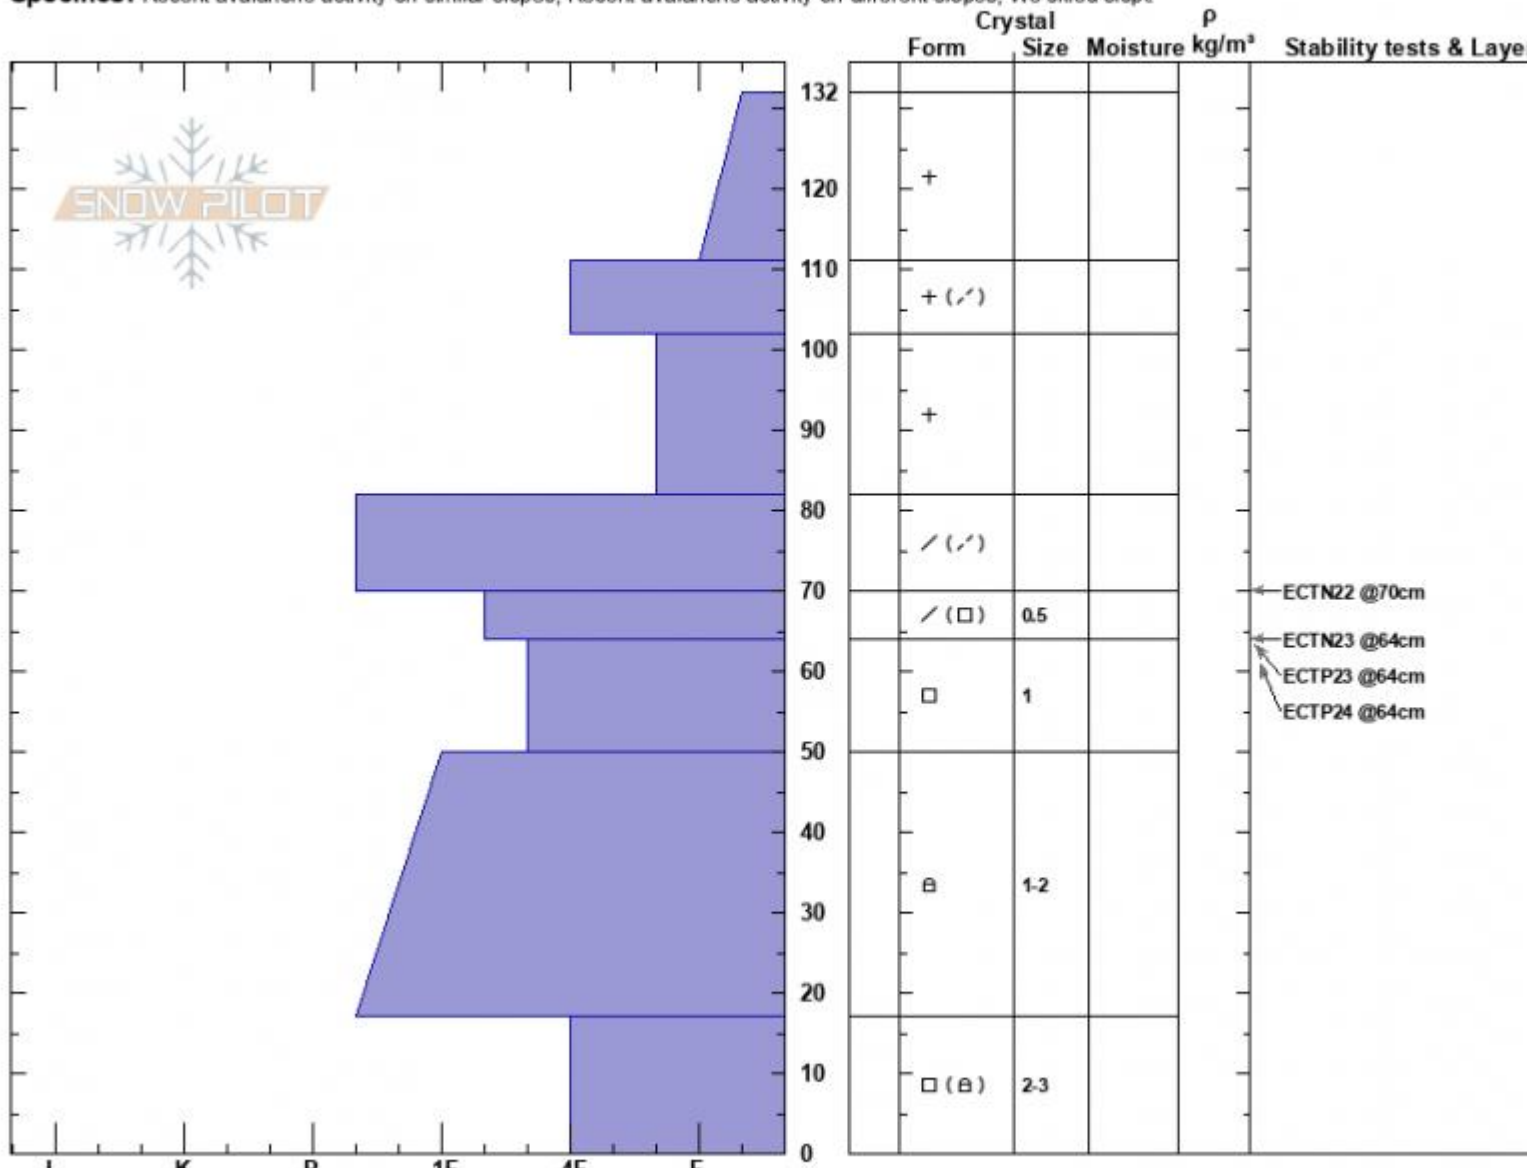

West Henderson
 Cooke City
 MT
 Elevation: 9550 ft
 Aspect: 230°

Alex Marienthal
 12/02/2022 - 3:30pm
 Co-ord: 45.04497N, -109.94443W
 Slope Angle: 25°
 Wind Loading: previous

Stability: Poor
 Air Temperature:
 Sky Cover: BKN
 Precipitation: S-1
 Wind: SW Light Breeze

HS:132 Layer Notes:
 64-50cm: Problematic layer

Specifics: Recent avalanche activity on similar slopes; Recent avalanche activity on different slopes; We skied slope

Notes: Recent natural avalanches suspected to have broken on layer similar to layer with ECTPs in this pit @ 64cm.

Advisory Region
 Cooke City
 Longitude
 -109.95W
 Latitude
 45.05N
 Cooke City, 2022-12-02