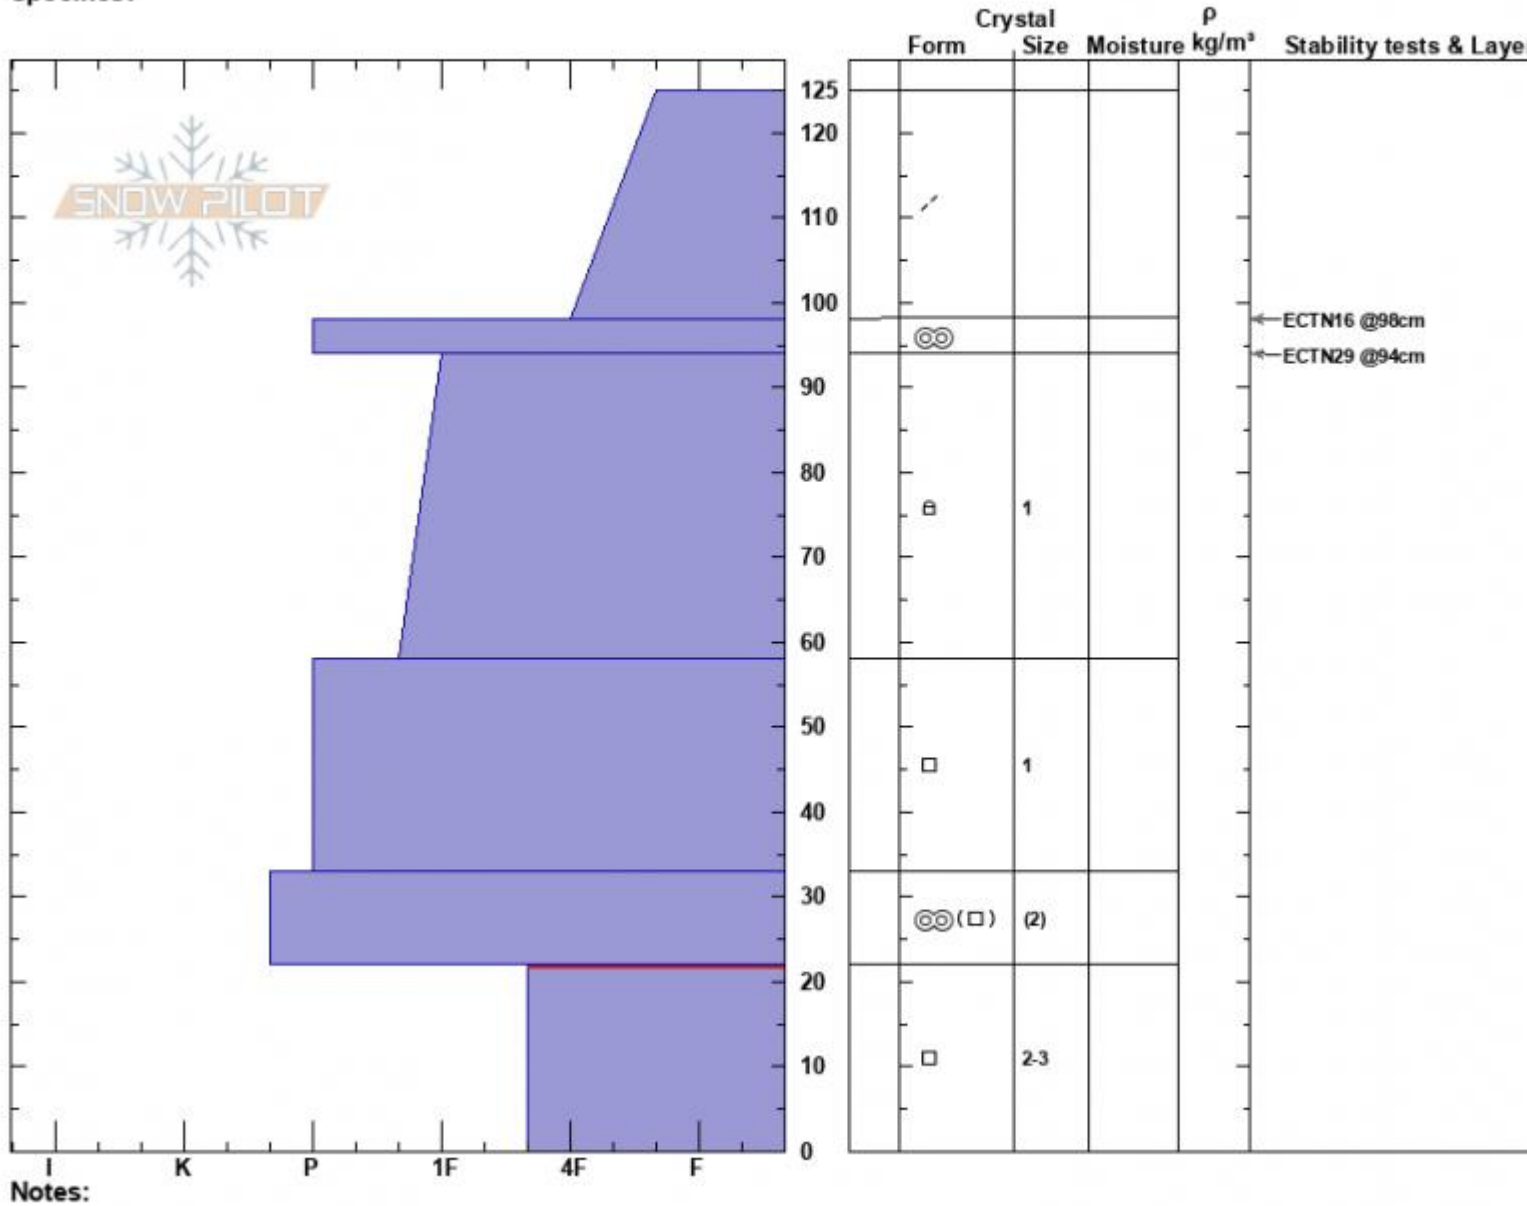

Wapiti Ridge
 Madison Range-S
 MT
 Elevation: 9263 ft
 Aspect: 190°
 Specifics:

Dave Zinn
 12/02/2022 - 2:30pm
 Co-ord: 44.96578N, -111.31703W
 Slope Angle: 10°
 Wind Loading: previous

Stability:
 Air Temperature:
 Sky Cover: FEW
 Precipitation: NO
 Wind: S Light Breeze

HS:125 Layer Notes:
 22-0cm: Problematic layer

Notes:
 Advisory Region
 Southern Madison
 Longitude
 -111.31W
 Latitude
 44.96N
 Southern Madison, 2022-12-03