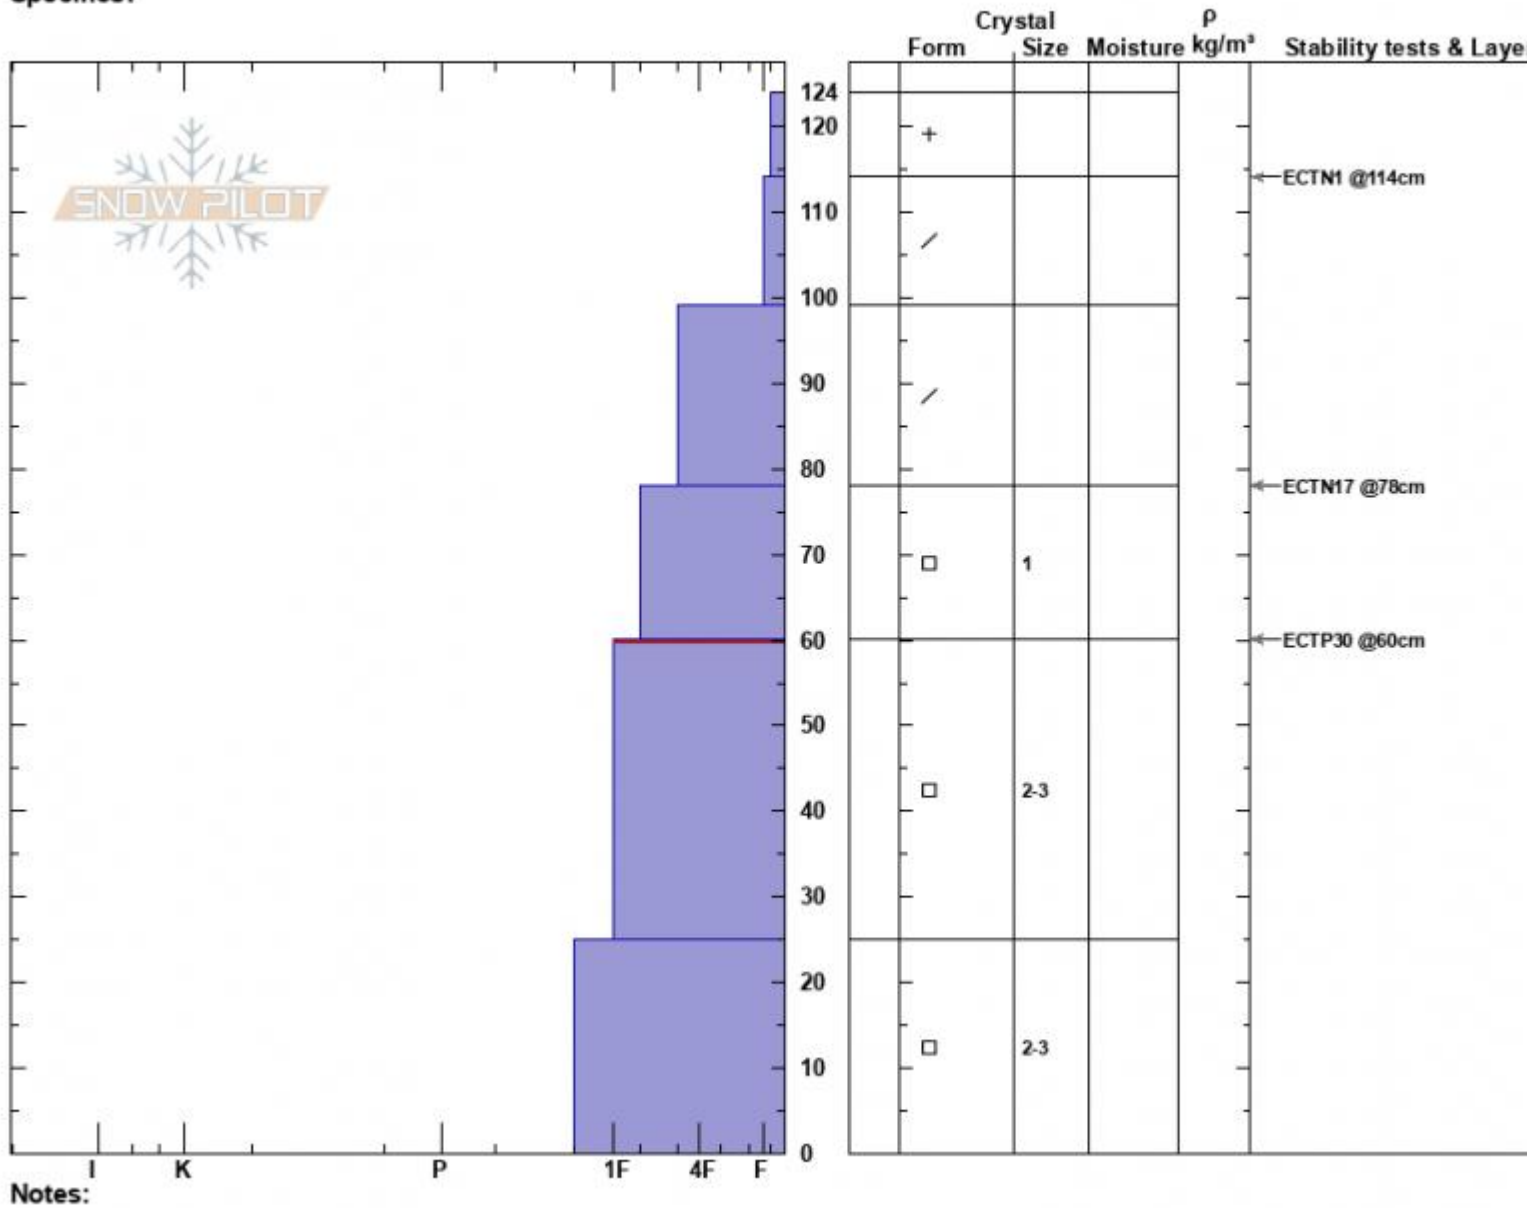

Divide Peak E
 Gallatin Range-N
 MT
 Elevation: 9407 ft
 Aspect: 90°
 Specifics:

Alex Haddad
 12/05/2022 - 1:00pm
 Co-ord: 45.40222N, -110.96890W
 Slope Angle: 28°
 Wind Loading: no

Stability: Fair
 Air Temperature:
 Sky Cover: BKN
 Precipitation: S-1
 Wind: SW Light Breeze

HS:124 Layer Notes:
 PF:100 60-25cm:Problematic layer
 PS:55

Advisory Region
 Northern Gallatin
 Longitude
 -110.98W
 Latitude
 45.40N
 Northern Gallatin, 2022-12-05