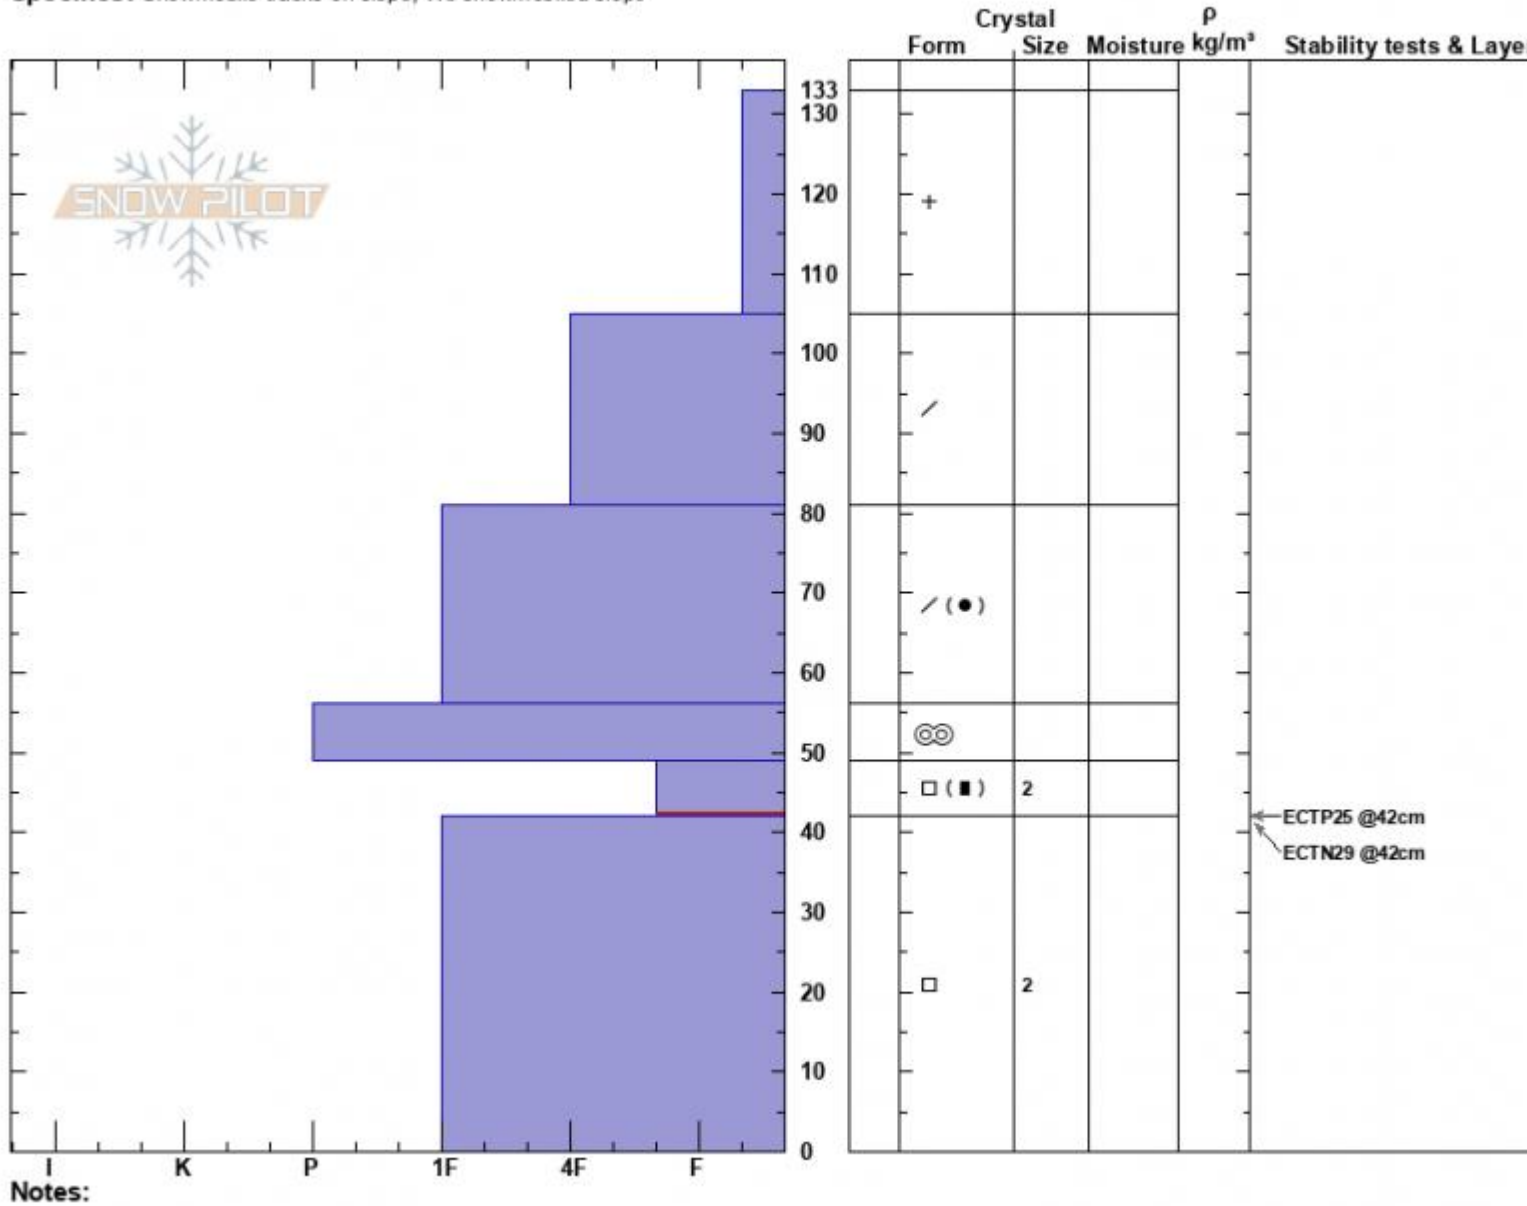

Yale Creek Low  
 Centennial Range  
 ID  
 Elevation: 8000 ft  
 Aspect: 190°  
 Specifics: Snowmobile tracks on slope; We snowmobiled slope

Ian Hoyer  
 12/09/2022 - 12:00pm  
 Co-ord: 44.53721N, -111.43746W  
 Slope Angle: 20°  
 Wind Loading: no

Stability: Poor  
 Air Temperature:  
 Sky Cover: OVC  
 Precipitation: S2  
 Wind: Calm

HS:133 Layer Notes:  
 PF:80 49-42cm:Problematic layer

Advisory Region  
 Island Park  
 Longitude  
 -111.46W  
 Latitude  
 44.55N  
 Island Park, 2022-12-09