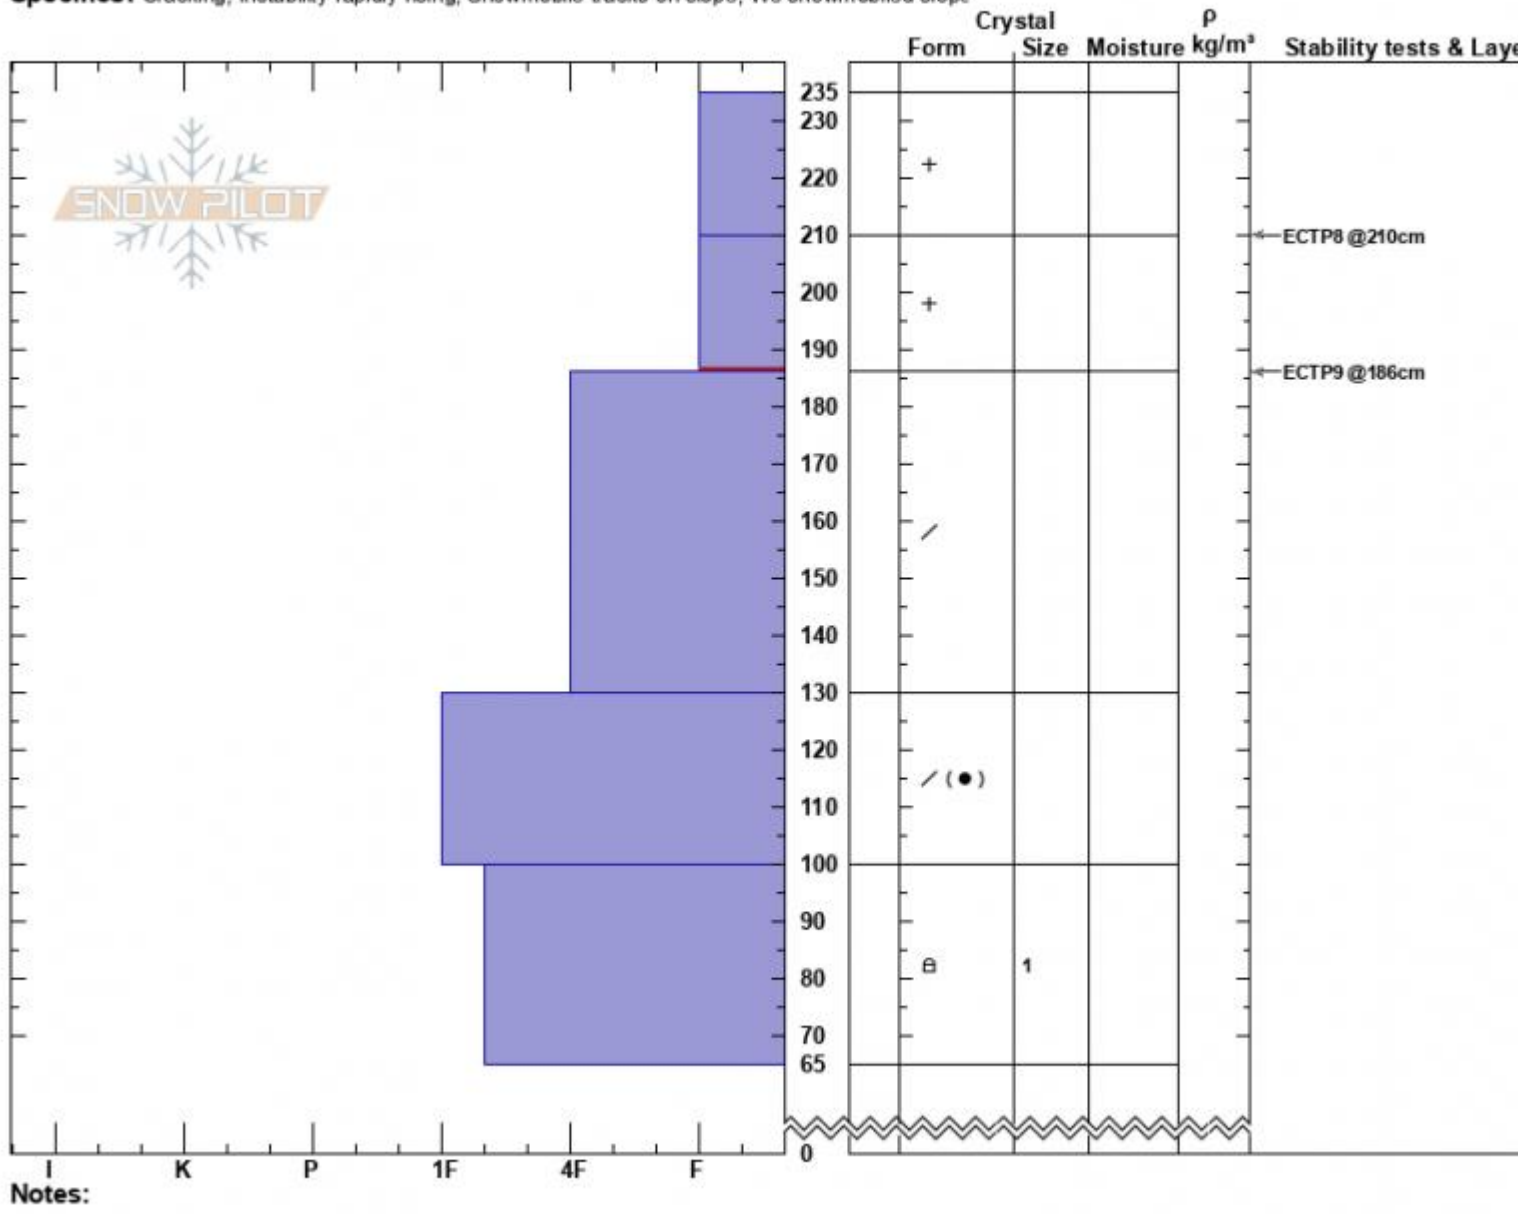

Head of Yale Creek  
 Centennial Range  
 ID  
 Elevation: 9000 ft  
 Aspect: 40°  
 Specifics: Cracking; Instability rapidly rising; Snowmobile tracks on slope; We snowmobiled slope

Ian Hoyer  
 12/09/2022 - 2:00pm  
 Co-ord: 44.54997N, -111.46733W  
 Slope Angle: 25°  
 Wind Loading: no

Stability: Poor  
 Air Temperature:  
 Sky Cover: OVC  
 Precipitation: S1  
 Wind: W Light Breeze

HS:235  
 PF:60  
 Layer Notes: 210-186cm:Problematic layer

Advisory Region  
 Island Park  
 Longitude  
 -111.46W  
 Latitude  
 44.55N  
 Island Park, 2022-12-09