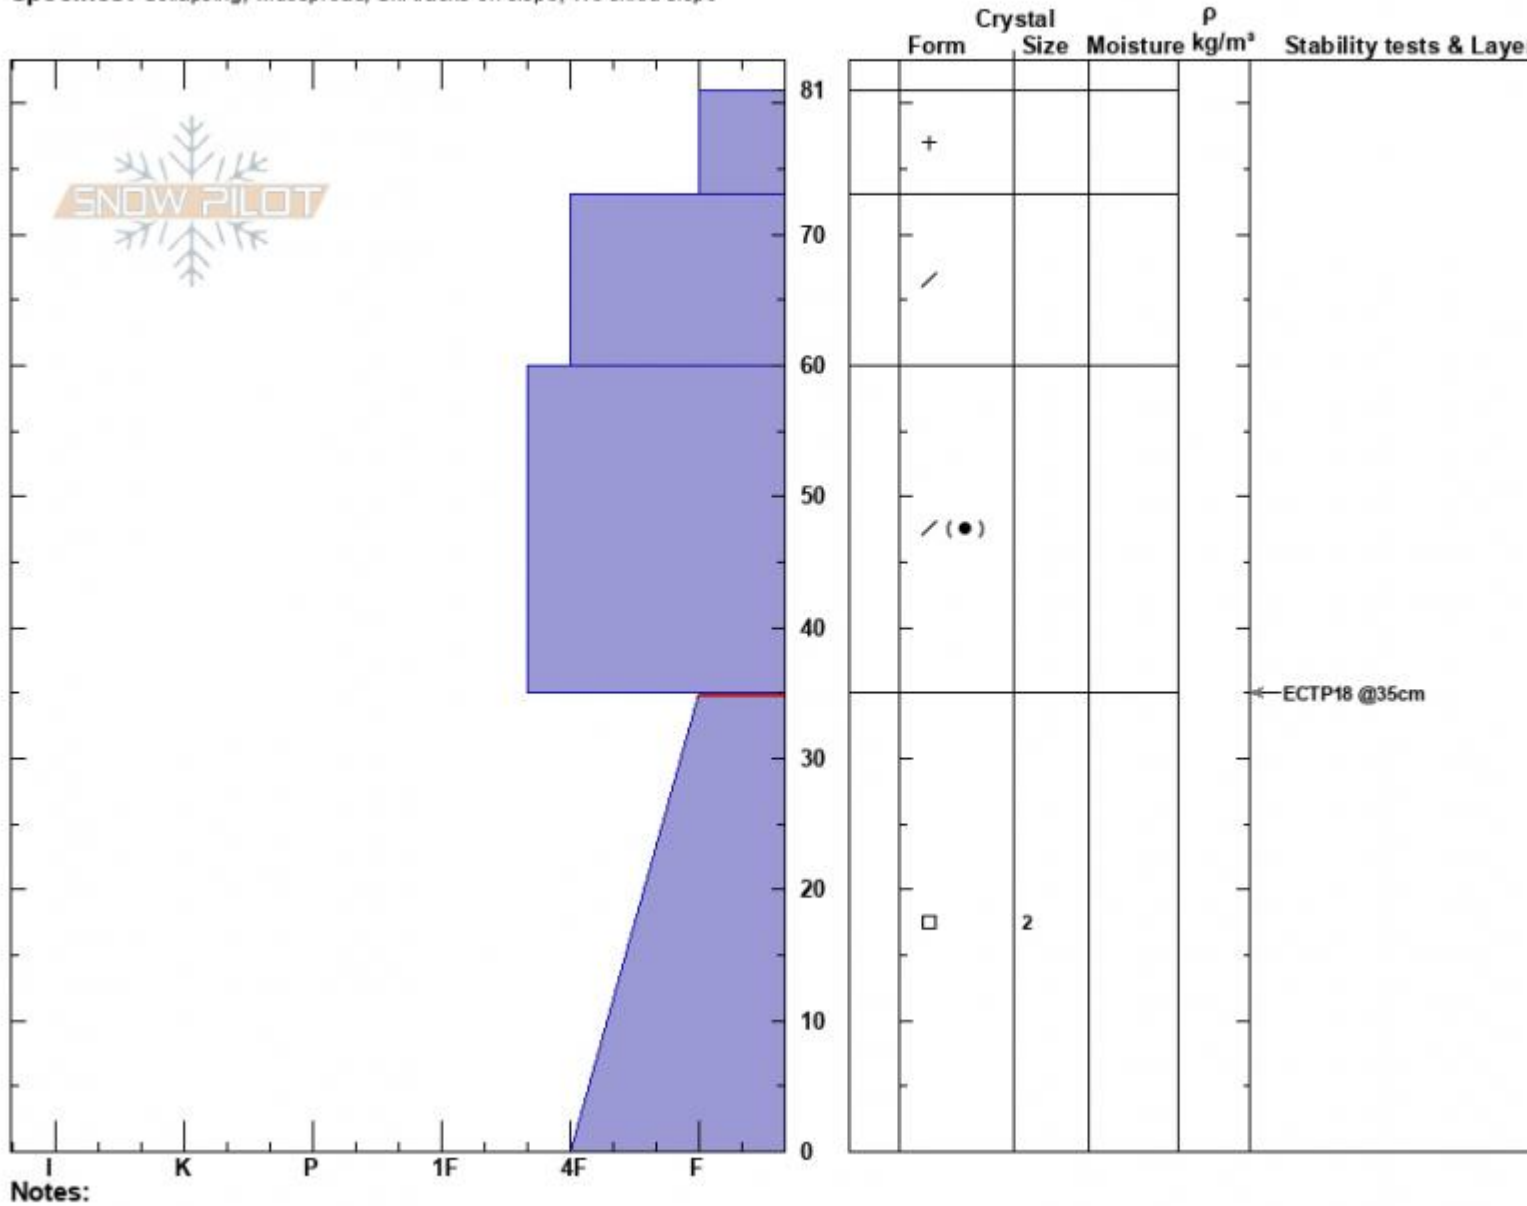

Bacon Rind Low  
 Madison Range-S  
 MT  
 Elevation: 7100 ft  
 Aspect: 195°  
 Specifics: Collapsing, widespread; Ski tracks on slope; We skied slope

Ian Hoyer  
 12/13/2022 - 10:00am  
 Co-ord: 44.96758N, -111.08137W  
 Slope Angle: 20°  
 Wind Loading: no

Stability: Fair  
 Air Temperature:  
 Sky Cover: FEW  
 Precipitation: S-1  
 Wind: W Light Breeze

HS:81  
 PF:50  
 PS:25  
 Layer Notes:  
 35-0cm: Problematic layer

Notes:  
 Advisory Region  
 Southern Madison  
 Longitude  
 -111.10W  
 Latitude  
 44.96N  
 Southern Madison, 2022-12-13