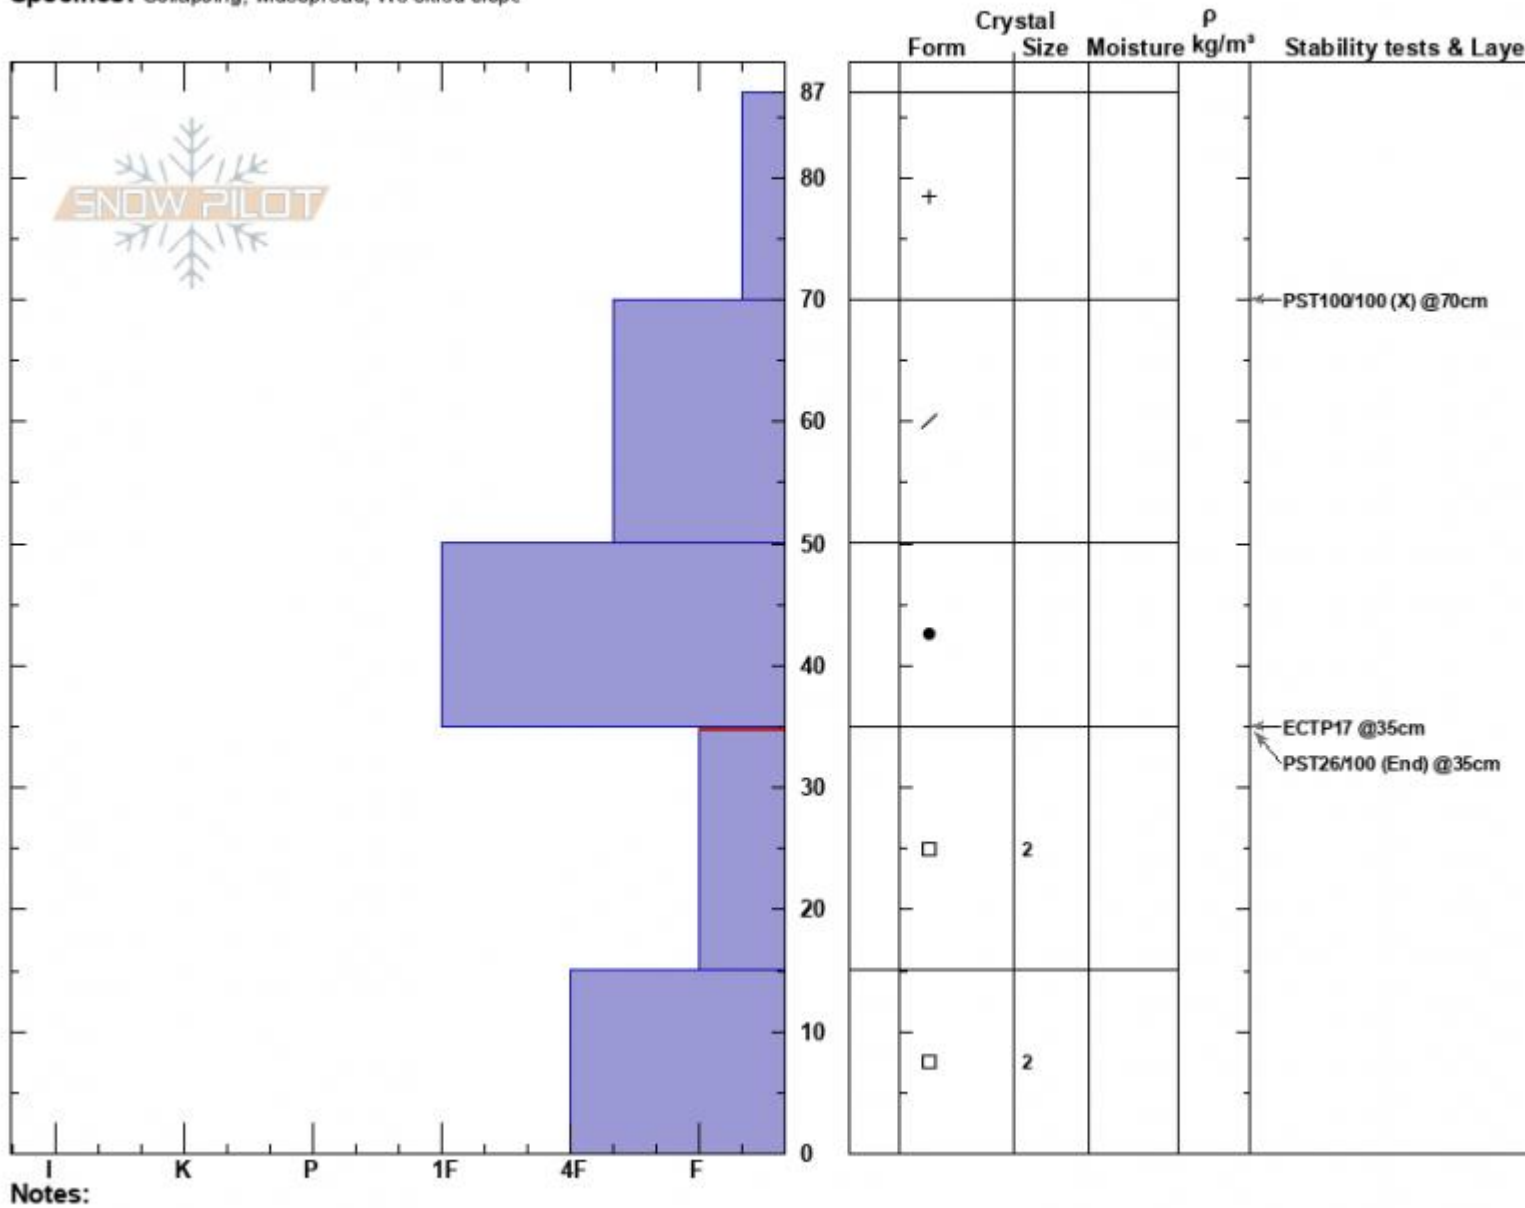

Bacon Rind Meadow  
 Madison Range-S  
 MT  
 Elevation: 8800 ft  
 Aspect: 95°  
 Specifics: Collapsing, widespread; We skied slope

Ian Hoyer  
 12/13/2022 - 1:00pm  
 Co-ord: 44.97033N, -111.09591W  
 Slope Angle: 22°  
 Wind Loading: no

Stability: Fair  
 Air Temperature:  
 Sky Cover: SCT  
 Precipitation: NO  
 Wind: W Light Breeze

HS:87  
 PF:75  
 PS:15  
 Layer Notes:  
 35-15cm:Problematic layer

Advisory Region  
 Southern Madison  
 Longitude  
 -111.10W  
 Latitude  
 44.96N  
 Southern Madison, 2022-12-13