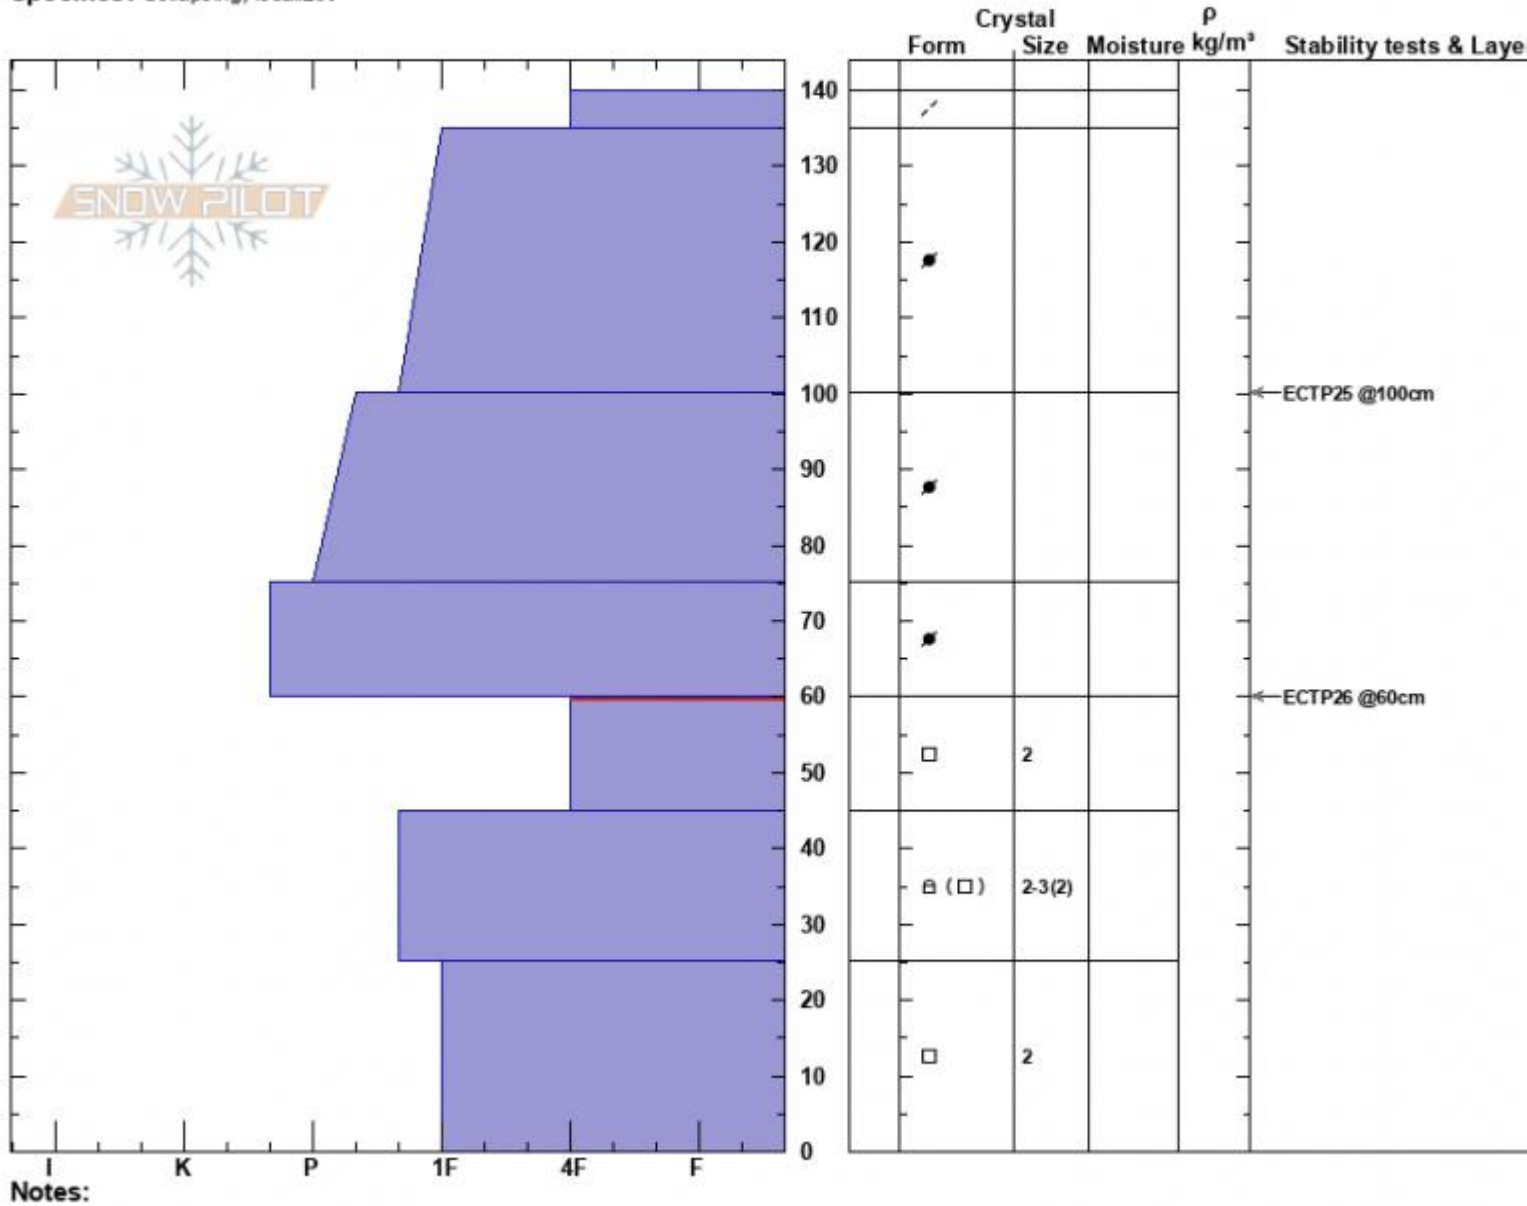

Marge's  
 Lionhead Range  
 MT  
 Elevation: 9009 ft  
 Aspect: 60°  
 Specifics: Collapsing, localizer

Dave Zinn  
 12/13/2022 - 12:30pm  
 Co-ord: 44.71604N, -111.31861W  
 Slope Angle: 27°  
 Wind Loading: previous

Stability: Fair  
 Air Temperature:  
 Sky Cover: CLR  
 Precipitation: NO  
 Wind: N Moderate

HS:140 Layer Notes:  
 PF:50 60-45cm:Problematic layer

Notes:  
 Advisory Region  
 Lionhead Range  
 Longitude  
 -111.32W  
 Latitude  
 44.71N  
 Lionhead Range, 2022-12-14